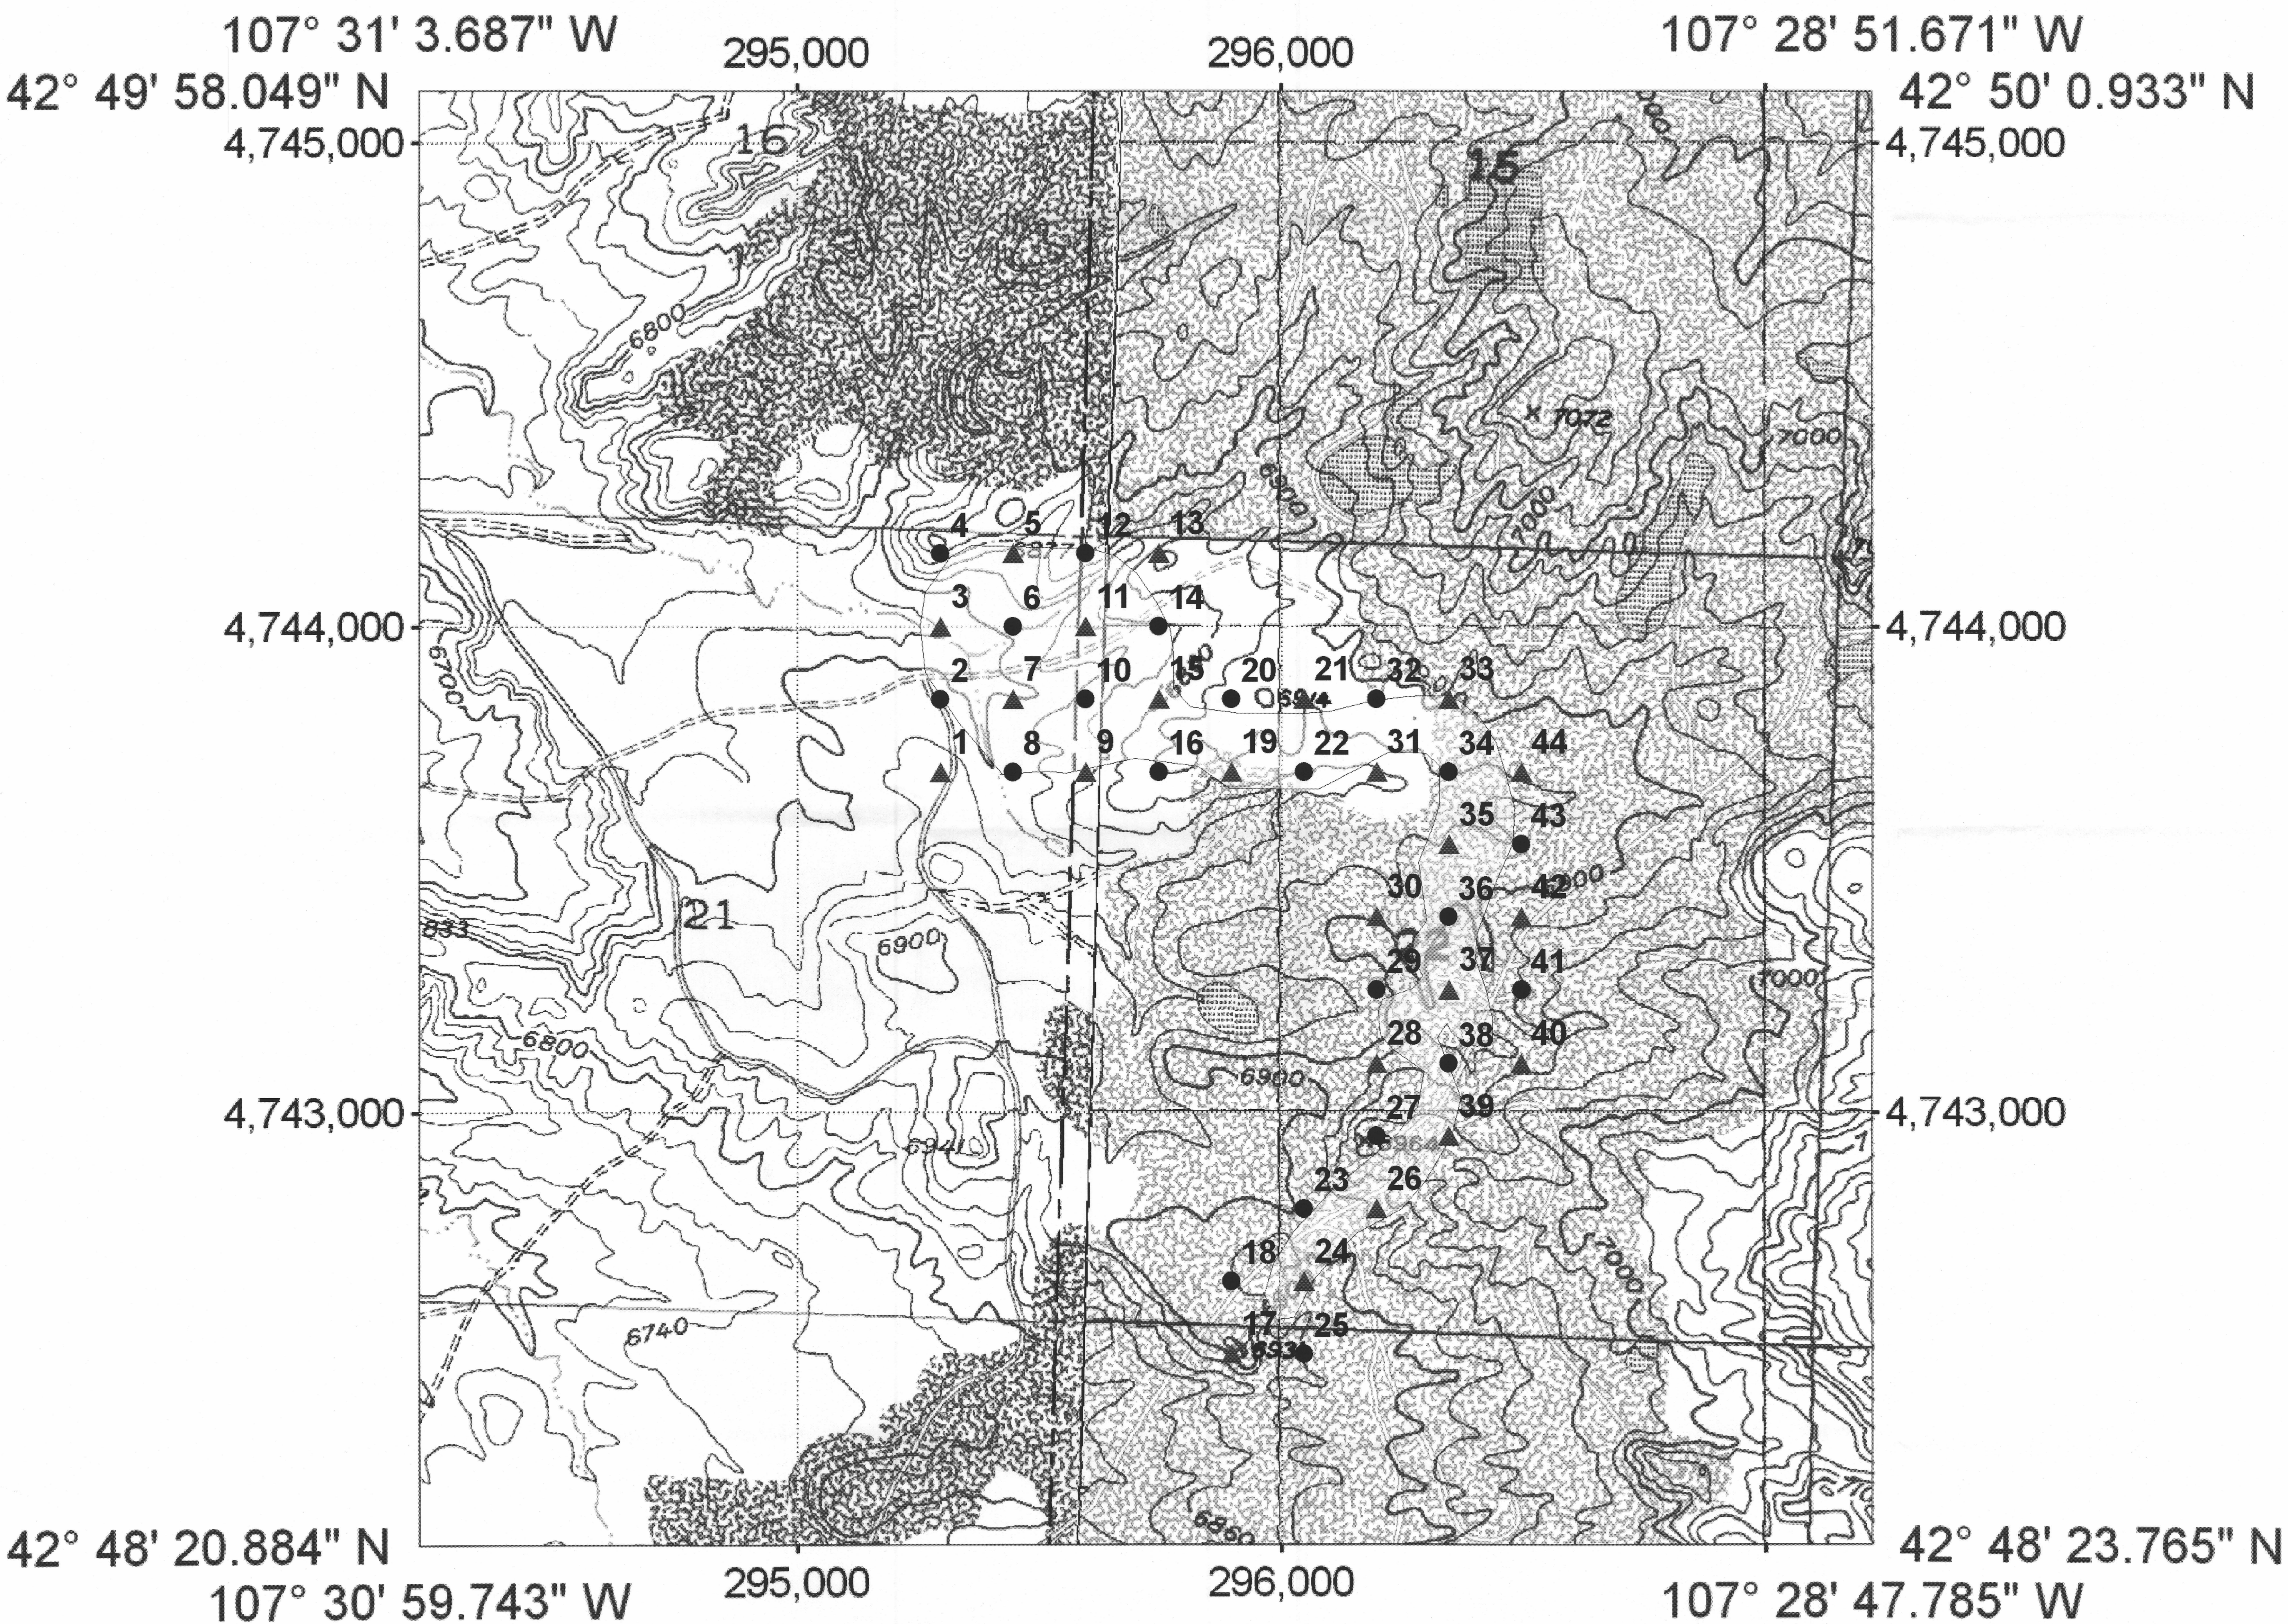

Map 4. Study Area B Sample Locations

Study Area B

Prepared by:

WESTERN ENVIRONMENTAL
1-800-545-5711

BigTopo Map

Study Area B Survey Points

- Direct Gamma Radiation Survey Only
- ▲ Soil Sample and Gamma Survey