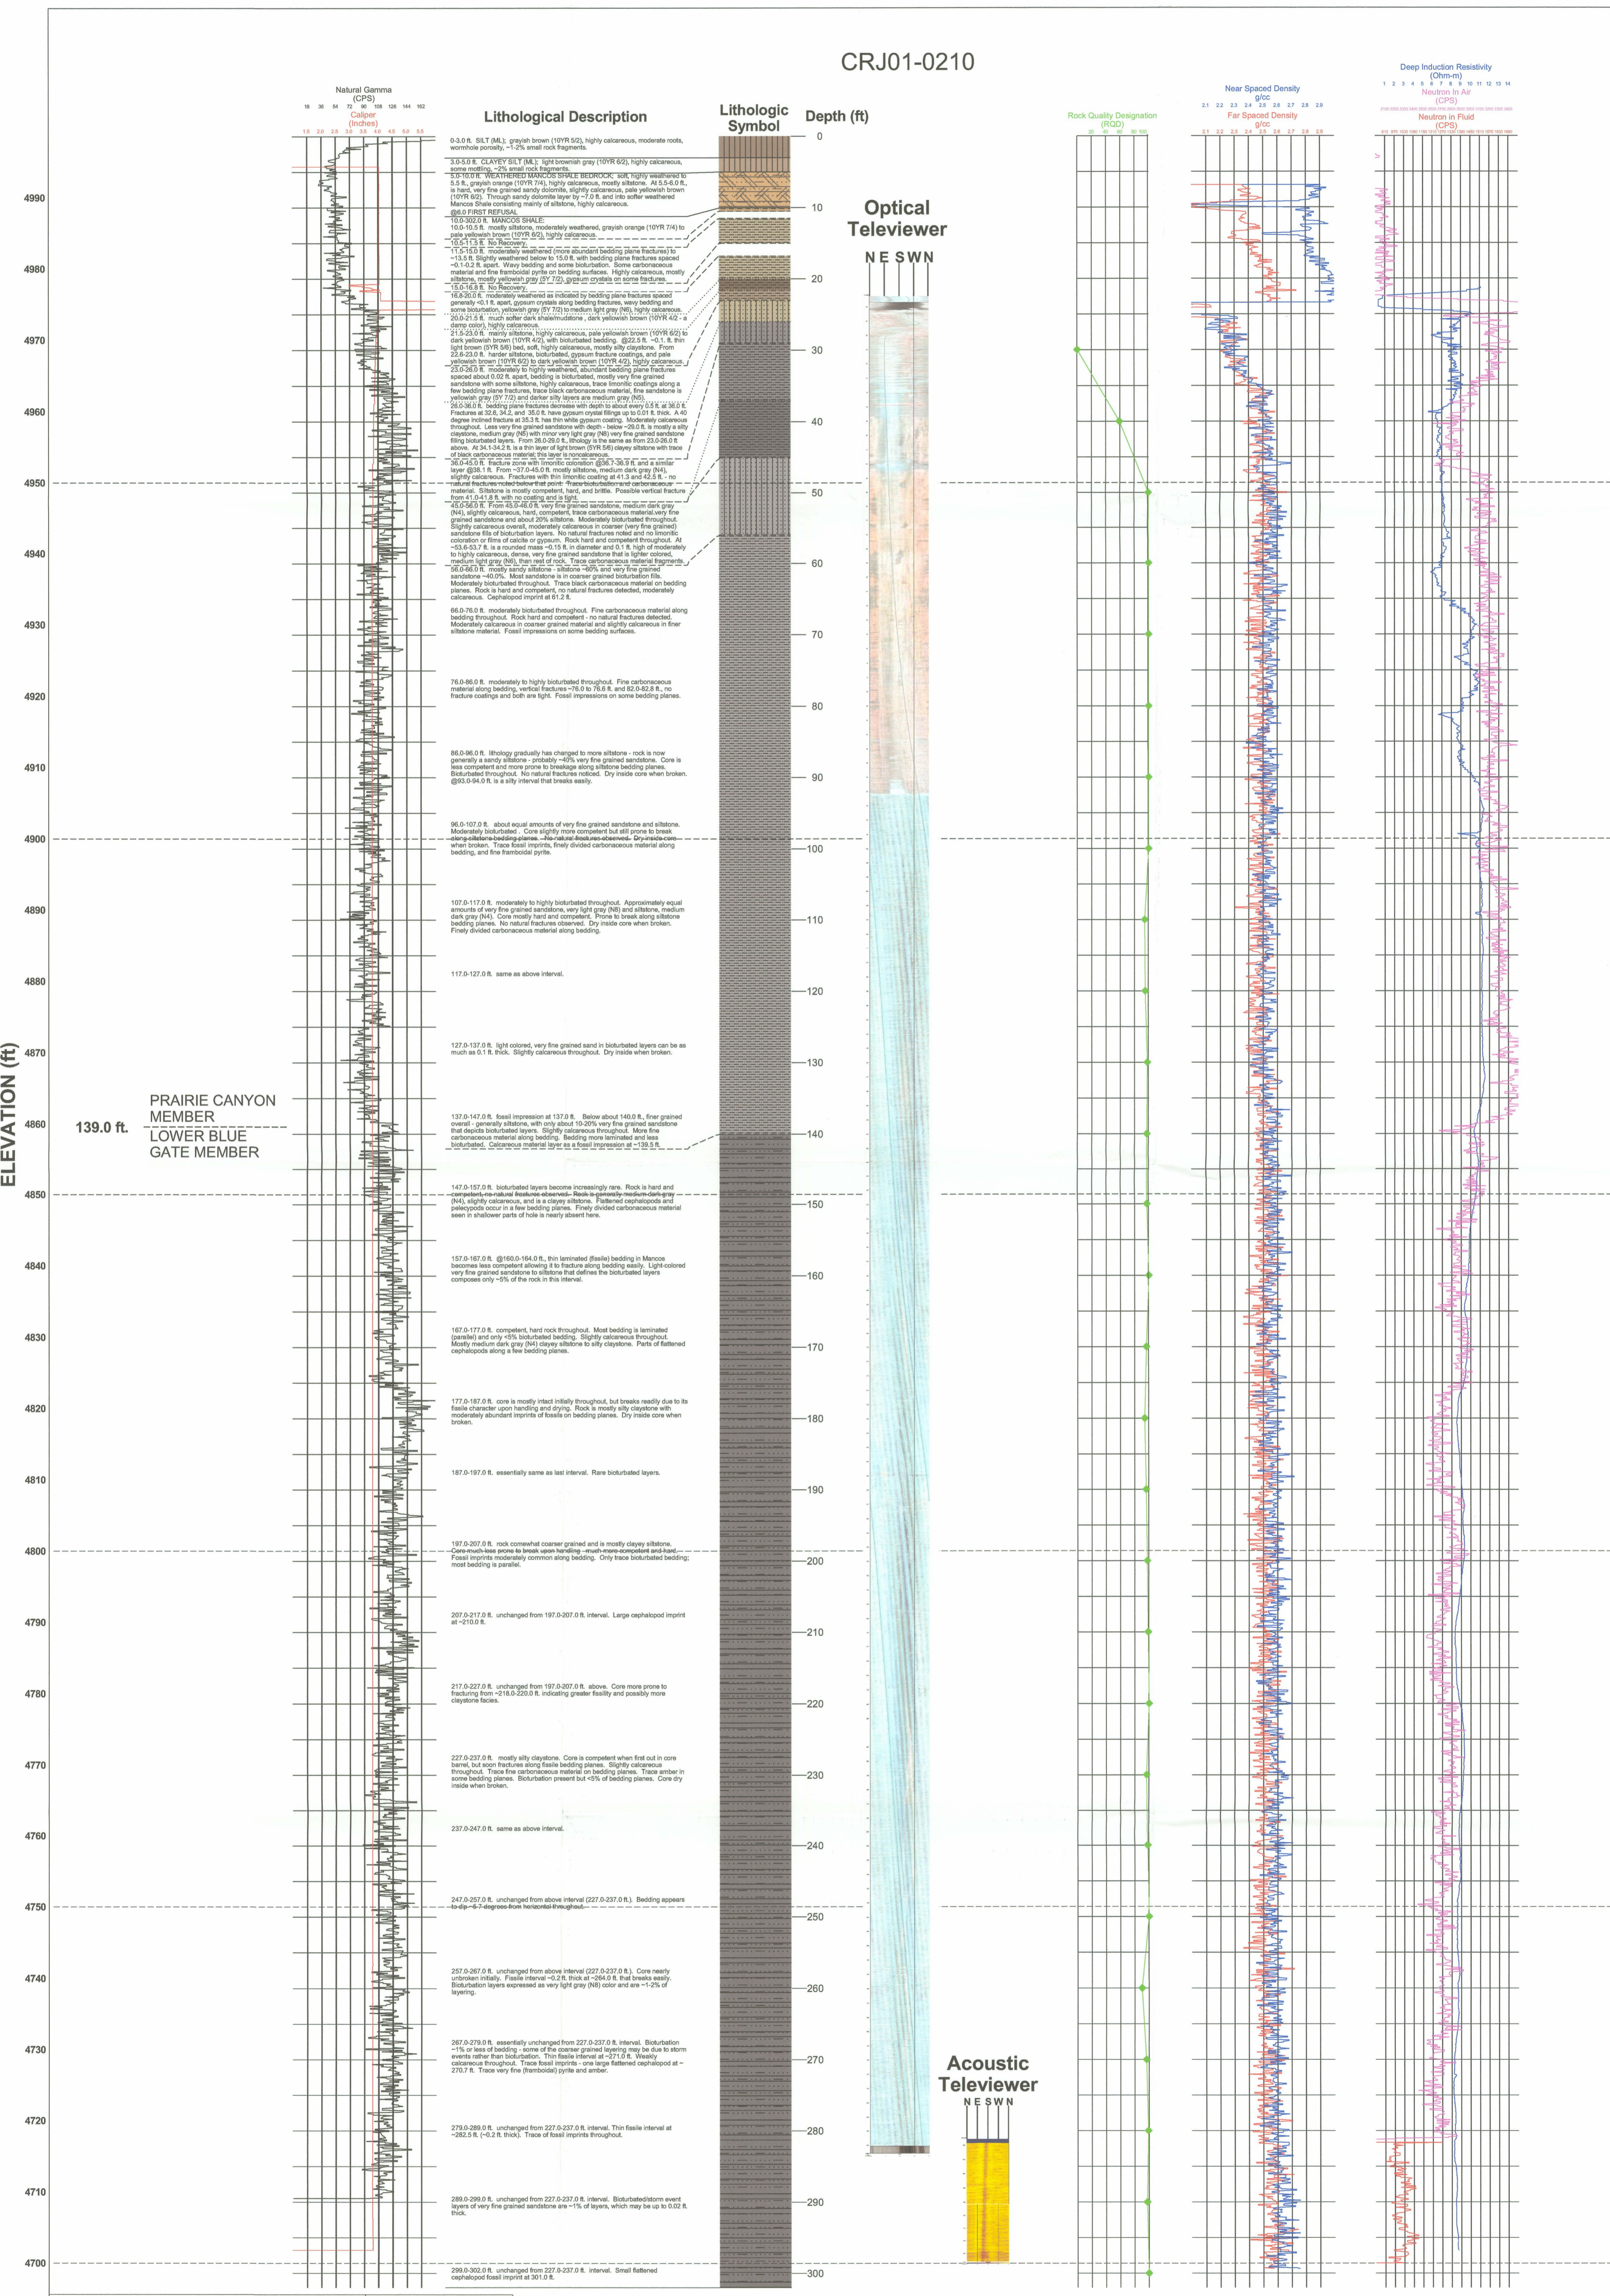

CRJ01-0210

ELEVATION (ft)

139.0 ft. PRAIRIE CANYON MEMBER LOWER BLUE GATE MEMBER

D-10