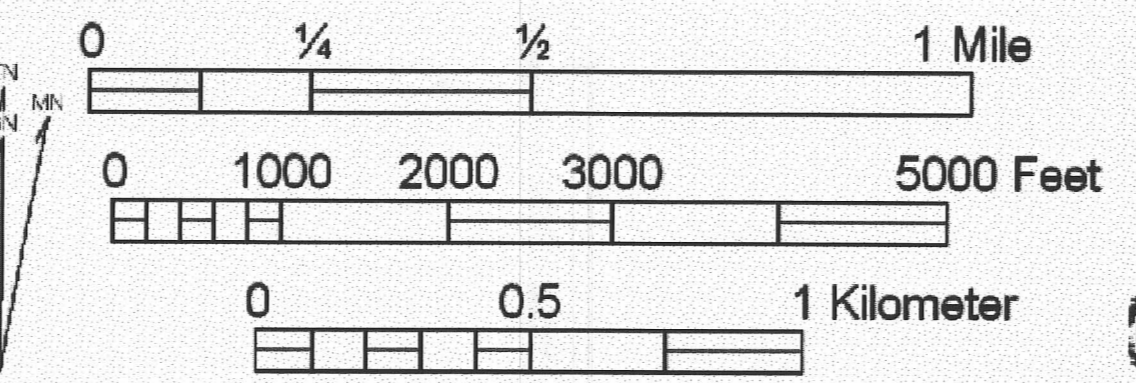

WESTERN ENVIRONMENTAL
1-800-545-5711
BigTopo Map

Prepared by: