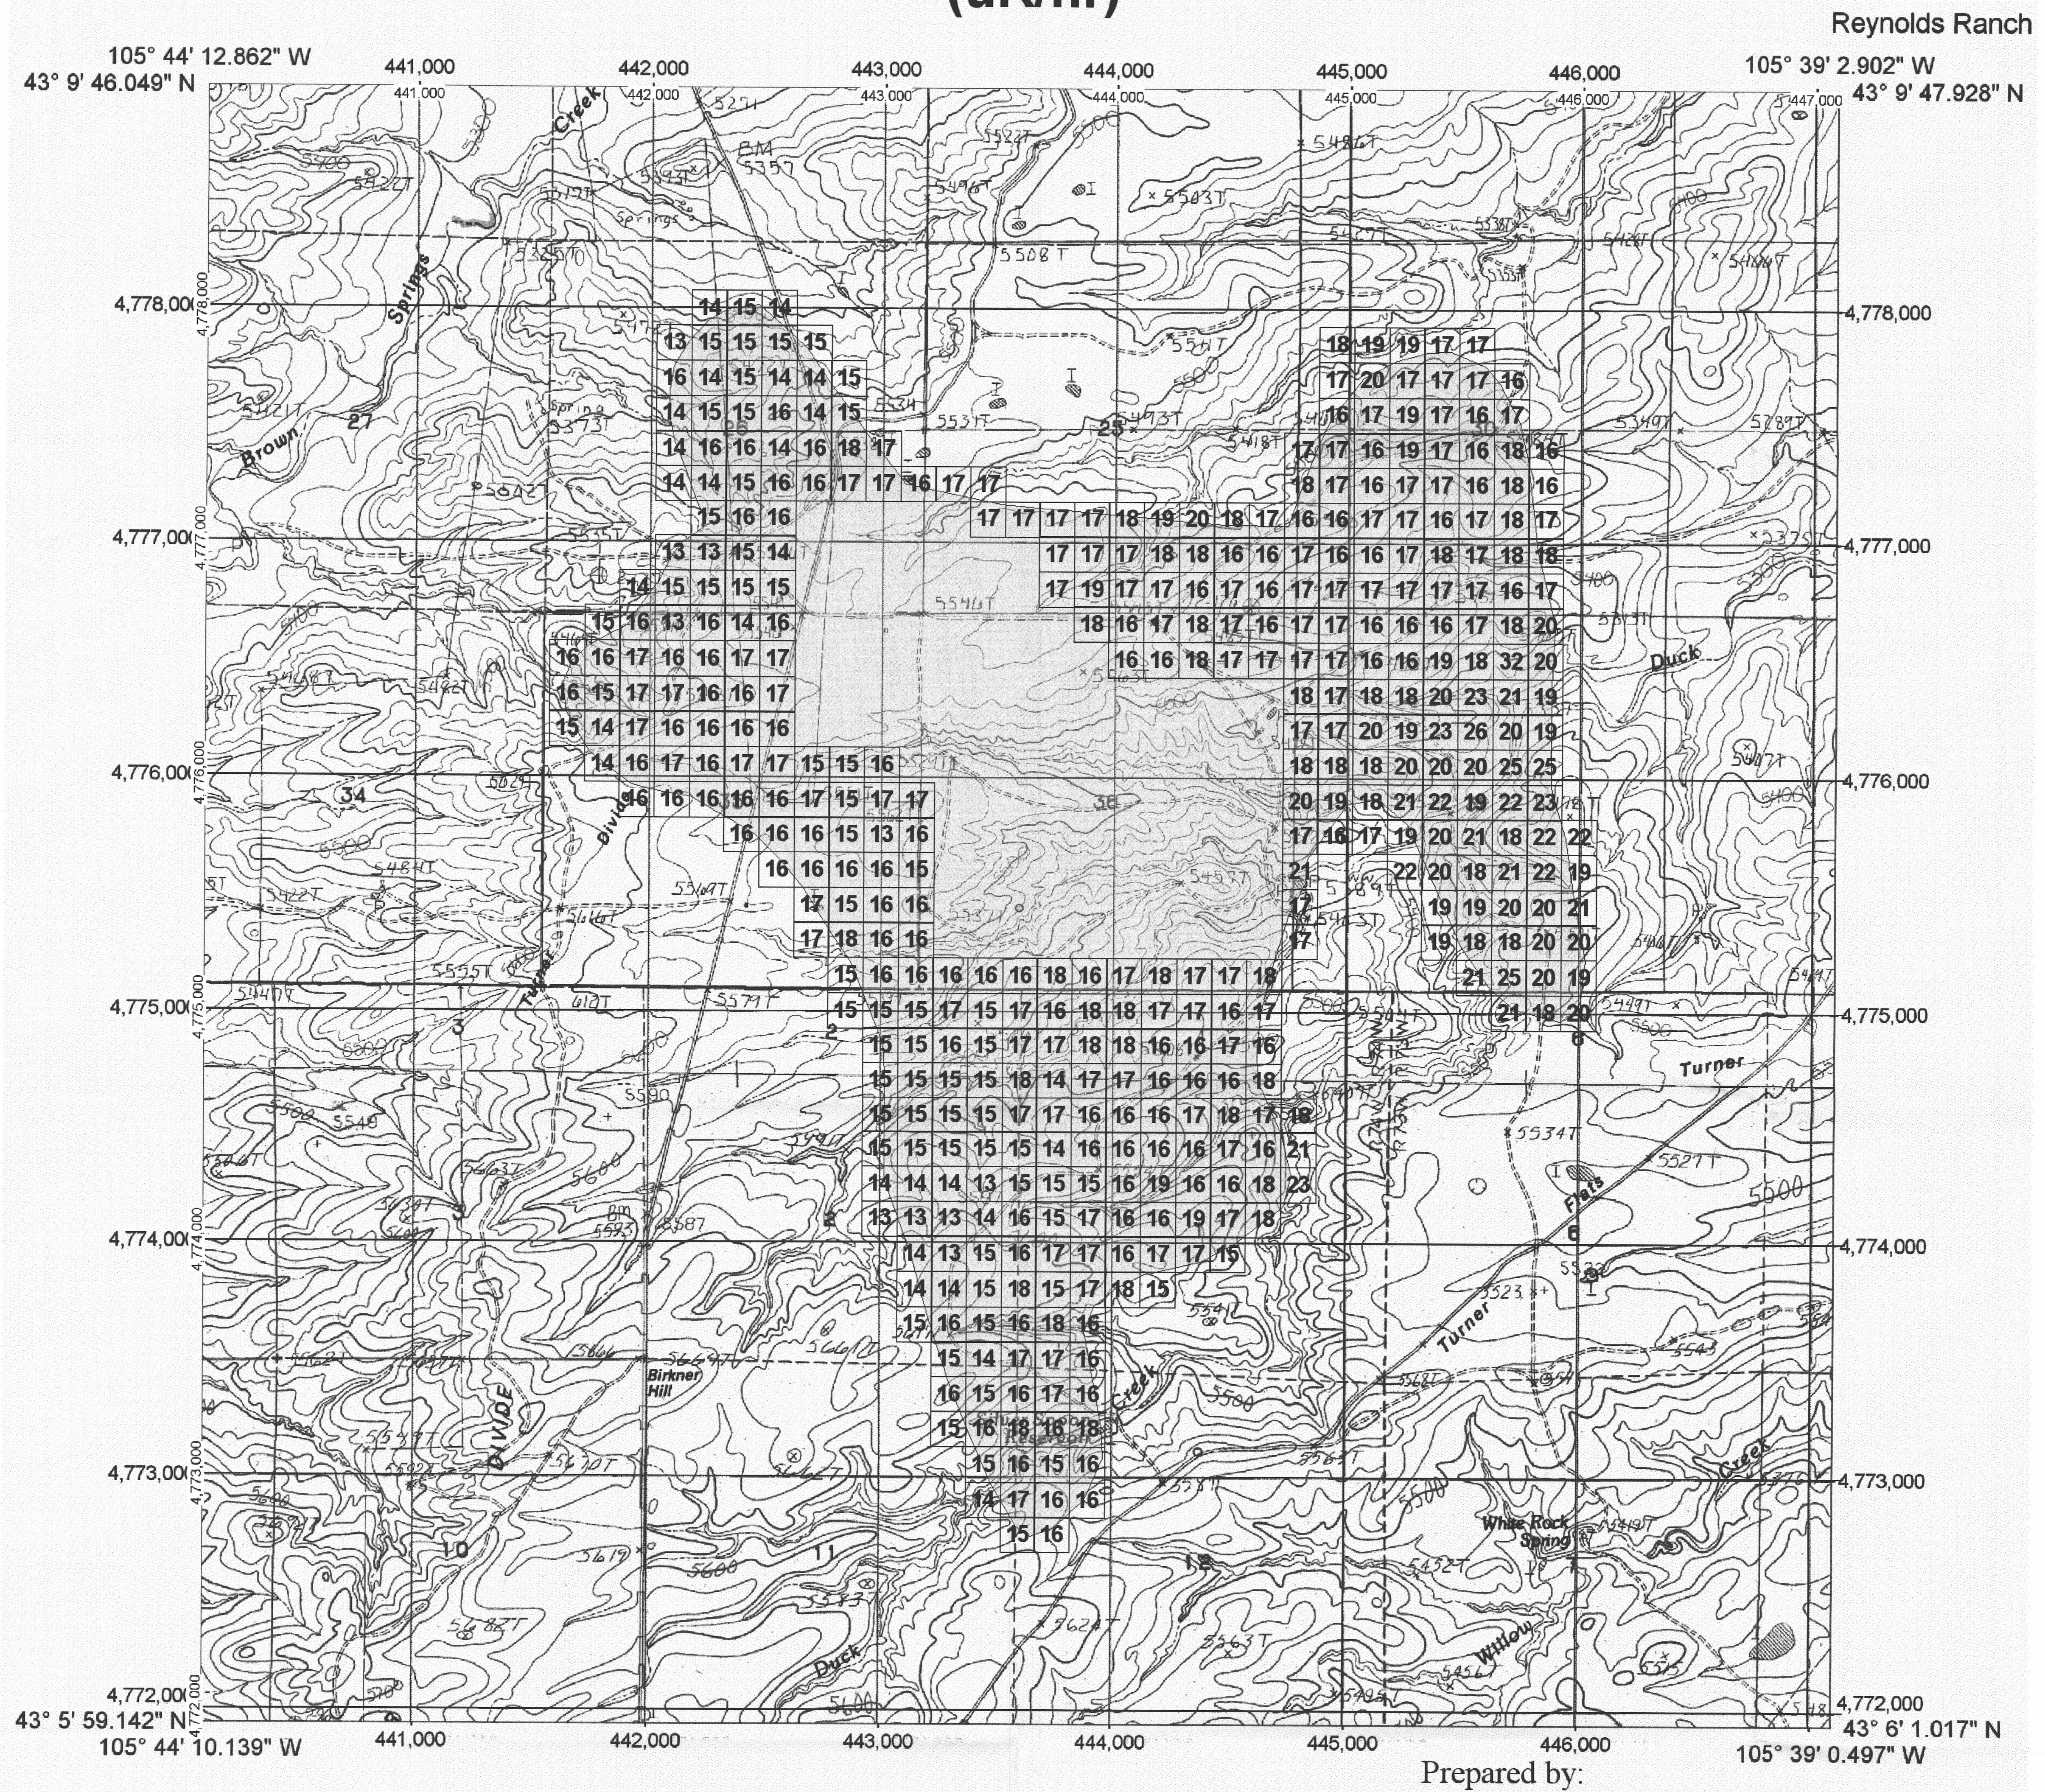

Map 2. Reynolds Ranch Direct Gamma Radiation Readings (uR/hr)

1927 North American Datum; UTM grid zone 13
Generated by BigTopo7 (www.igage.com)
Map compiled from USGS Quads: Suicide Hill; WY Holdup Hollow; WY

WESTERN ENVIRONMENTAL
1-800-545-5711
BigTopo Map

Prepared by: