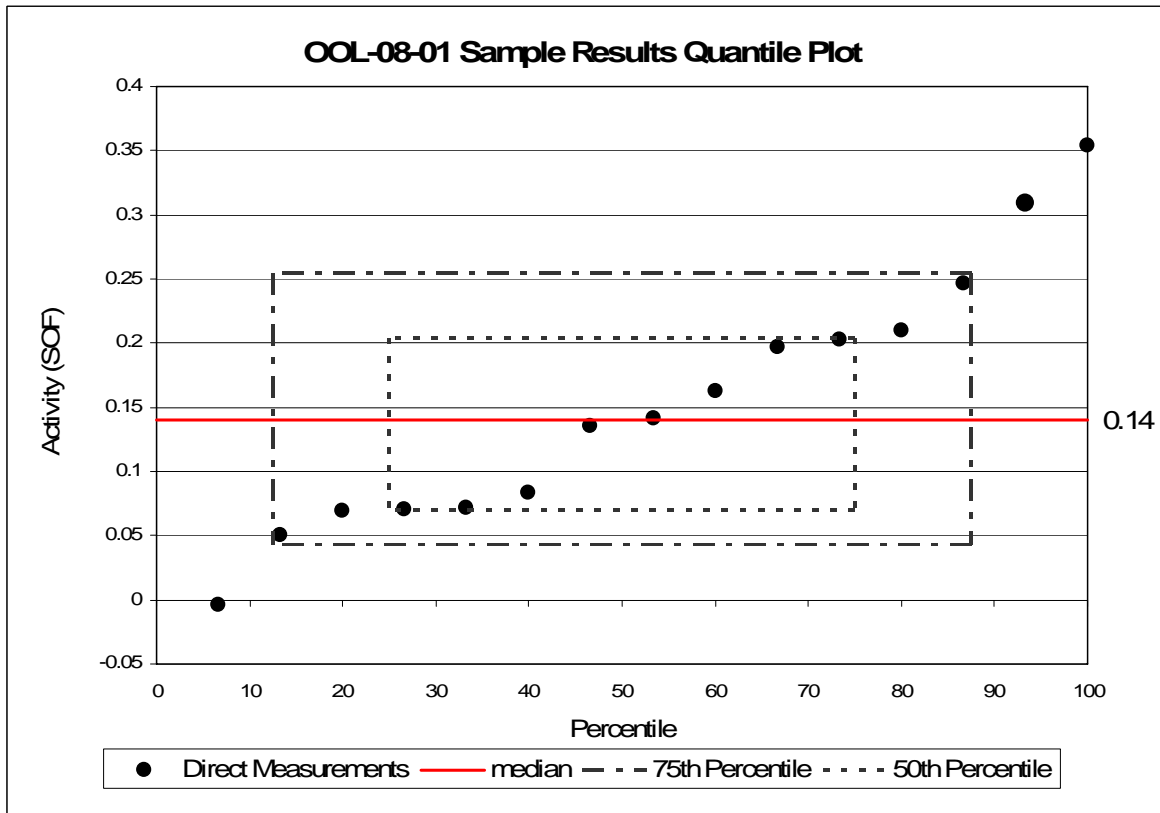

The LBGR on the Power Curves have been adjusted to demonstrate the actual power of the survey.

Figure 1 OOL-08-01 Prospective Power Curve

Figure 2 OOL-08-01 Retrospective Power Curve

Figure 3 OOL-08-01 Sum of Fractions Scatter Plot

Figure 4 OOL-08-01 Sum of Fractions Quantile Plot

Figure 5 OOL-08-01 Sum of Fractions Frequency Plot

Figure 6 OOL-08-02 Prospective Power Curve

Figure 7 OOL-08-02 Retrospective Power Curve

Figure 8 OOL-08-02 Sum of Fractions Scatter Plot