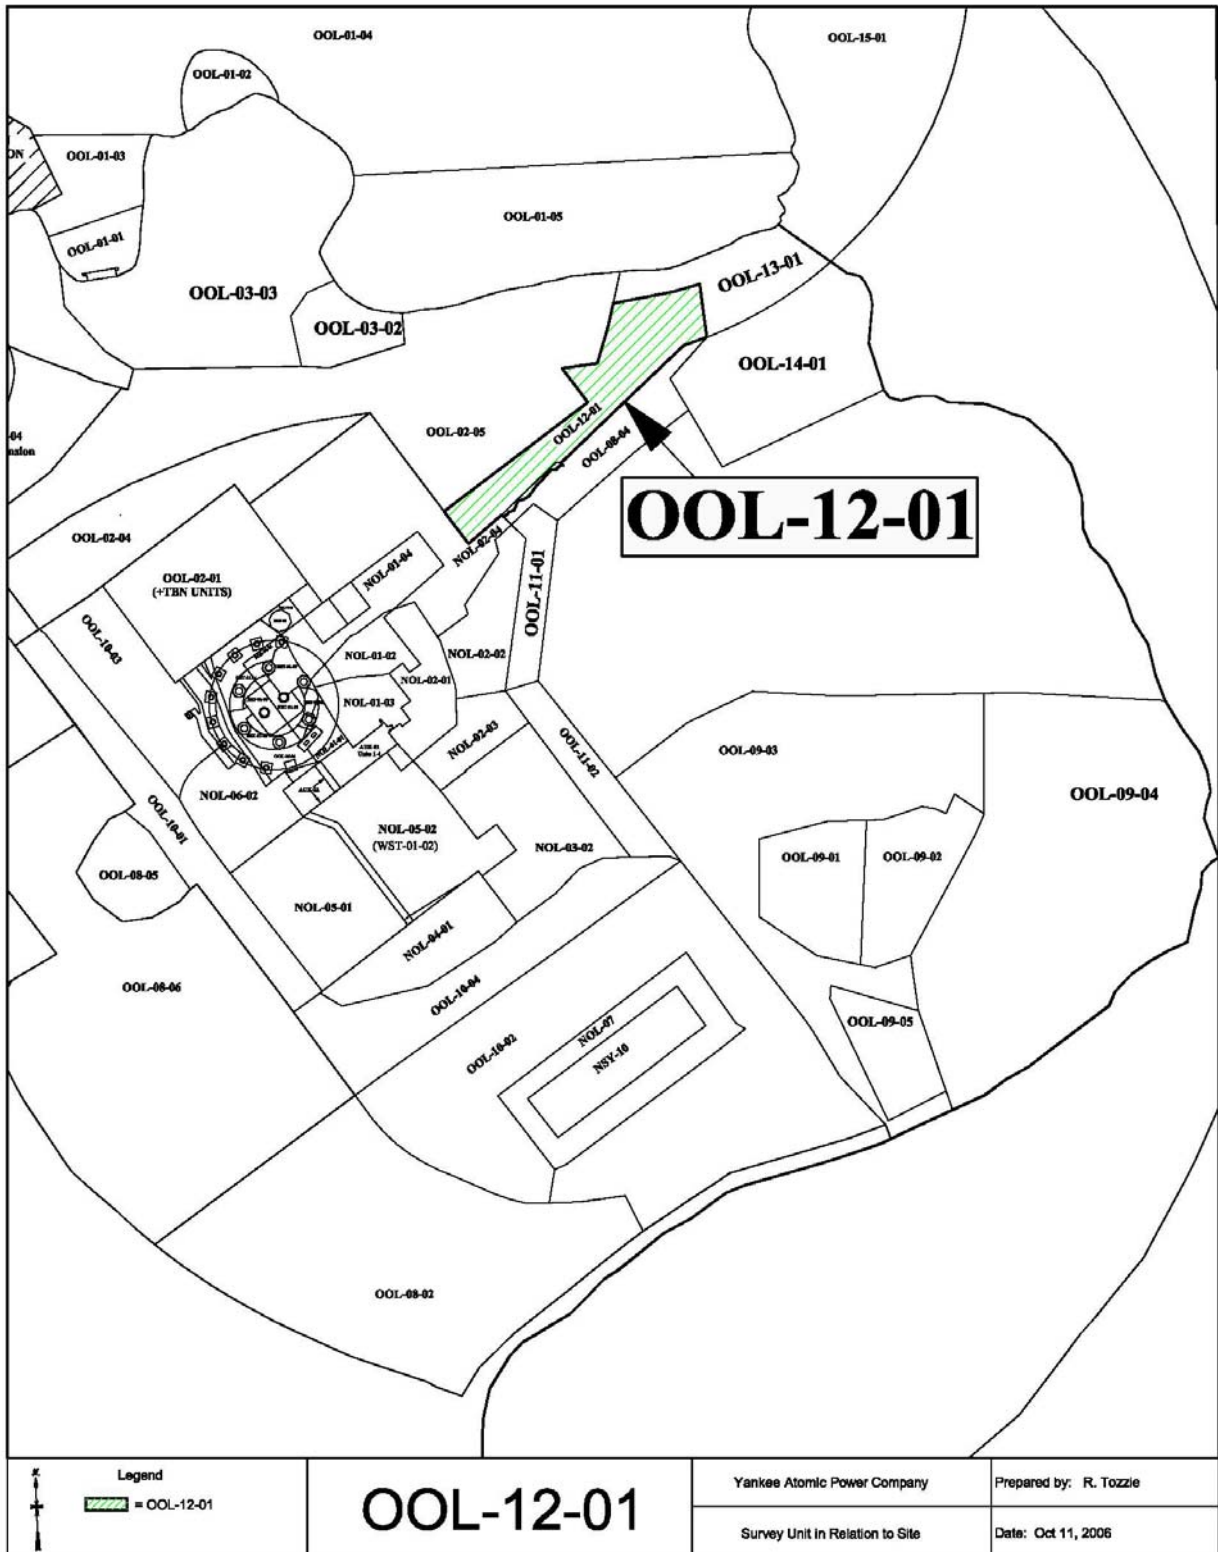

Attachment A – Maps and Posting Plots

List of Figures

<u>Figure</u>	<u>Page</u>
FIGURE 1 OOL-12 RELATIVE TO SITE	2
FIGURE 2 OOL-12-01 POSTING PLOT	3

Figure 1 OOL-12 Relative to Site

	Legend
	 = OOL-12-01

OOL-12-01

Yankee Atomic Power Company
Survey Unit in Relation to Site

Prepared by: R. Tozzie
Date: Oct 11, 2006

Figure 2 OOL-12-01 Posting Plot