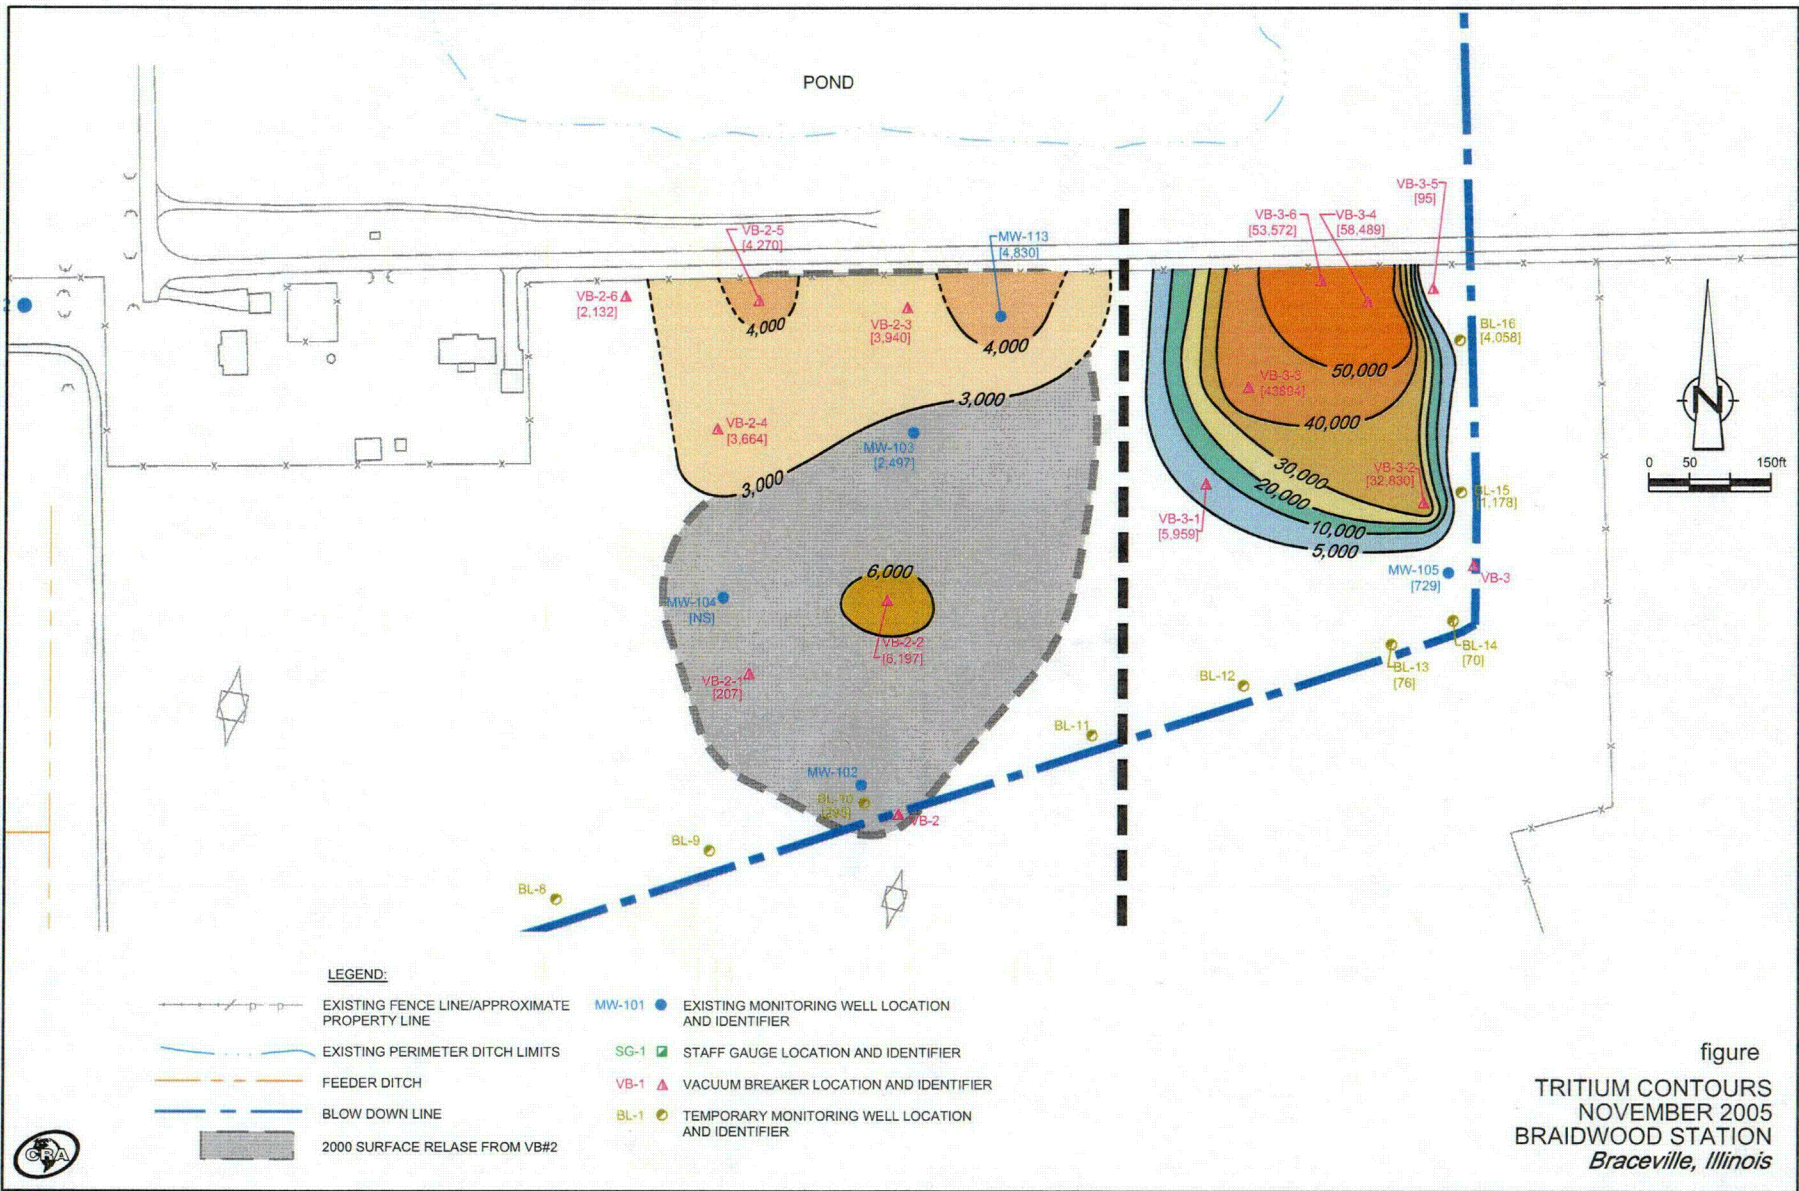

D-65

figure
 TRITIUM CONTOURS
 NOVEMBER 2005
 BRAIDWOOD STATION
 Braceville, Illinois

COI