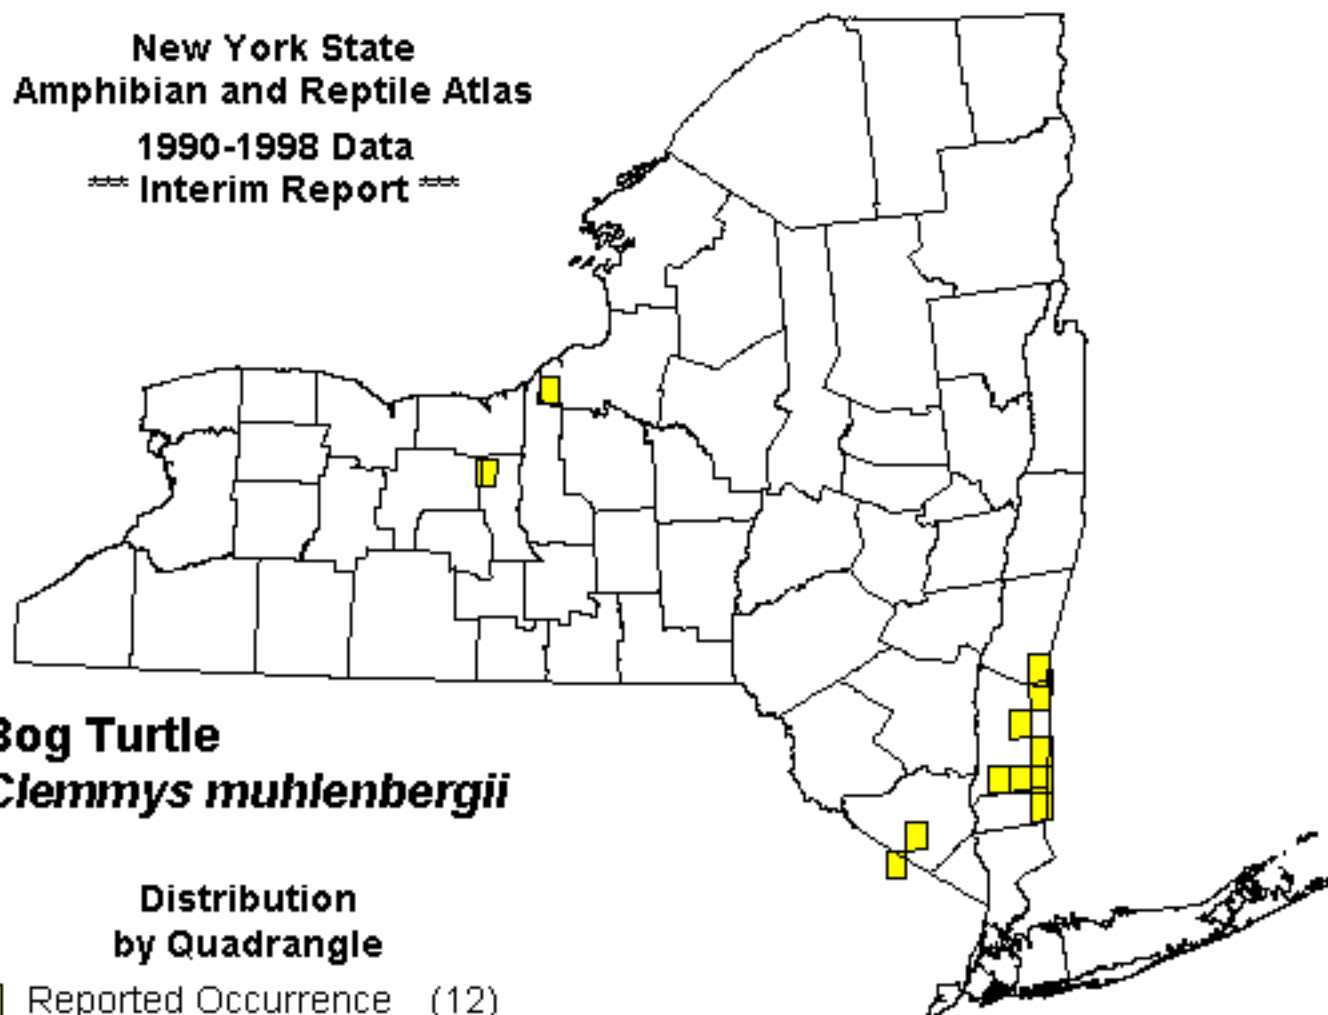

New York State
Amphibian and Reptile Atlas
1990-1998 Data
=== Interim Report ===

Bog Turtle
Clemmys muhlenbergii

Distribution
by Quadrangle

| | | |
|---|---------------------|-------|
| ■ | Reported Occurrence | (12) |
| □ | Not Reported | (967) |