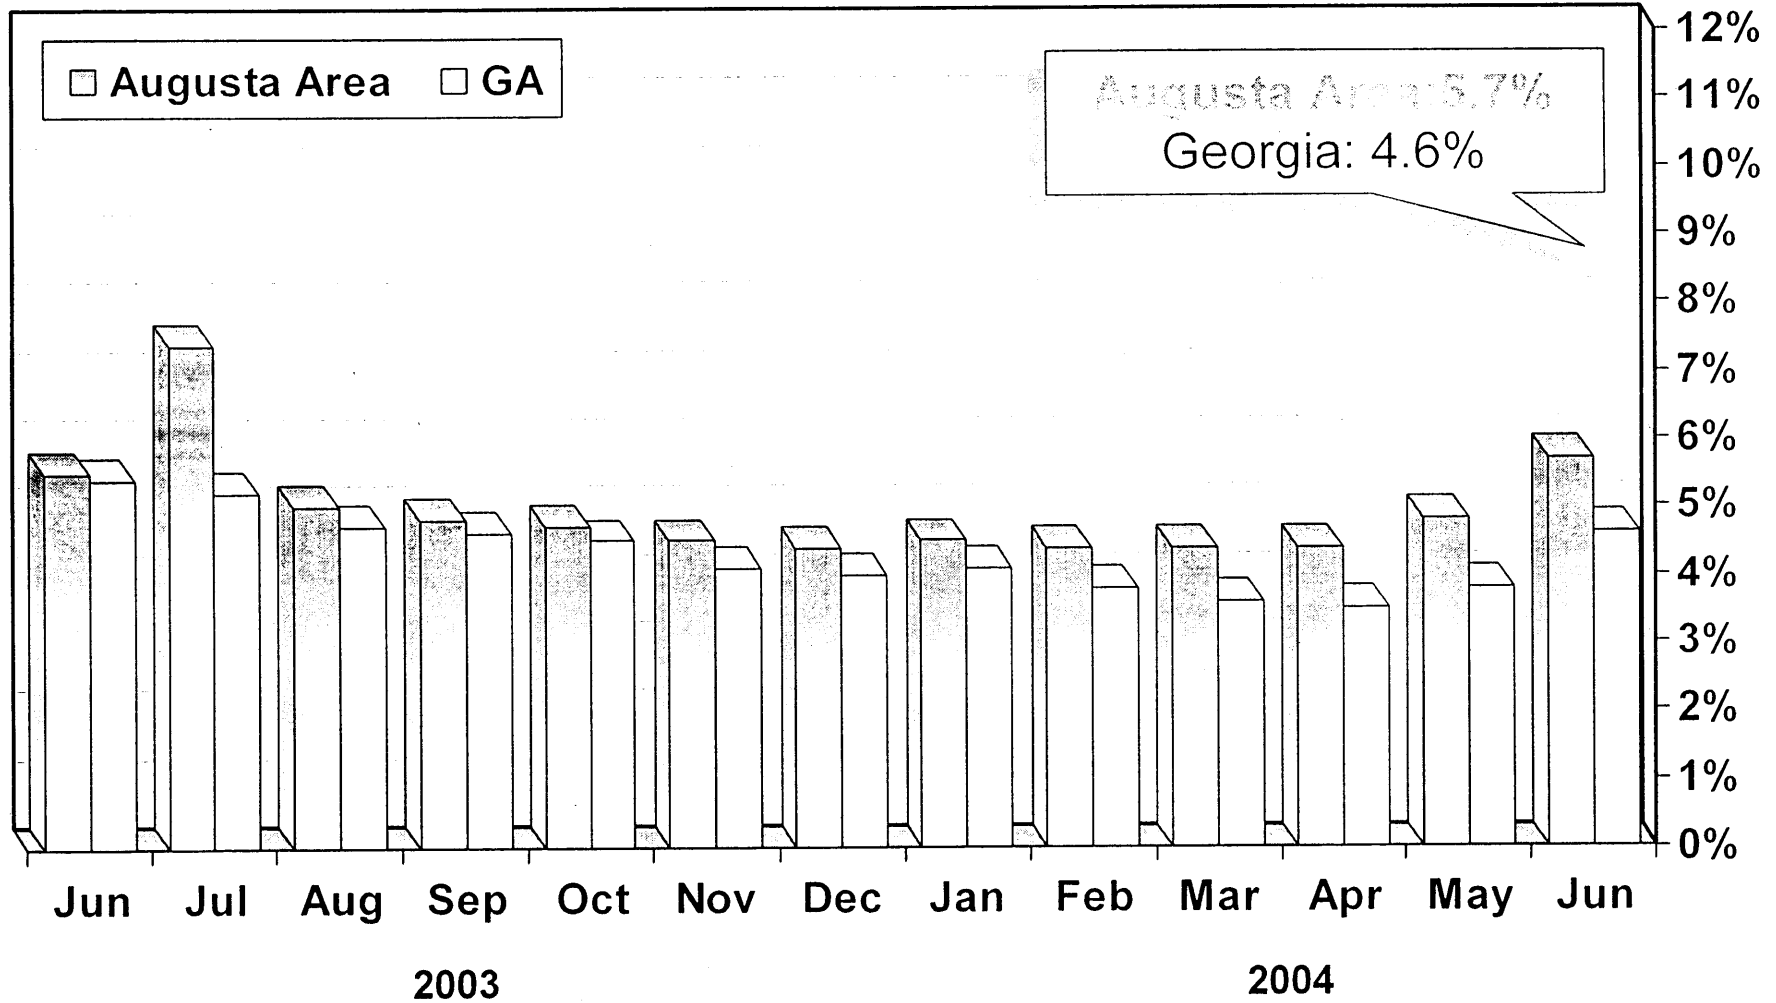

Georgia Department of Labor (Georgia). 70046. Unemployment - Augusta - Aiken
 Compared to Georgia (June 2004). Accessed on August 22, 2004 at <http://www.dol.state.ga.us/pdf/pr/u0604augusta.pdf>.

Unemployment

Augusta - Aiken Area Compared to Georgia

227

Note: Augusta - Aiken Area includes Columbia, McDuffie, Richmond and Aiken and Edgefield (South Carolina) counties.

Source: Georgia Department of Labor - Michael L. Thurmond, Commissioner