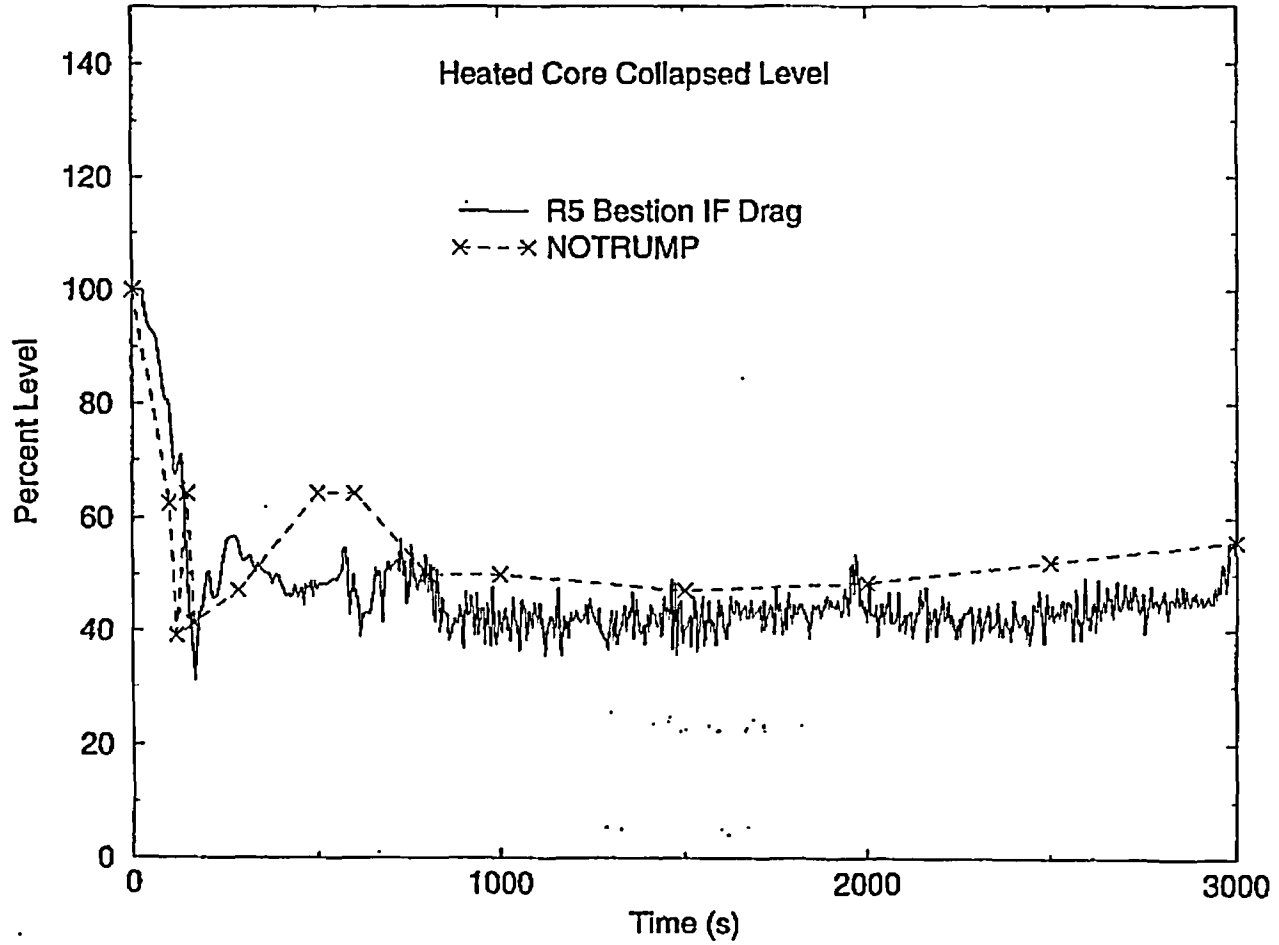

***** -COMM. JOURNAL- ***** DATE DEC-15-2003 ***** TIME 11:43 *****

MODE = MEMORY TRANSMISSION START=DEC-15 11:42 END=DEC-15 11:43

FILE NO. 021

STN NO.	COMM.	ABBR NO.	STATION NAME/TEL NO.	PAGES	DURATION
001	OK	a	914123745005	005/005	00:00:31

***** - ***** - *****

AP1000

DE DVI Line Break