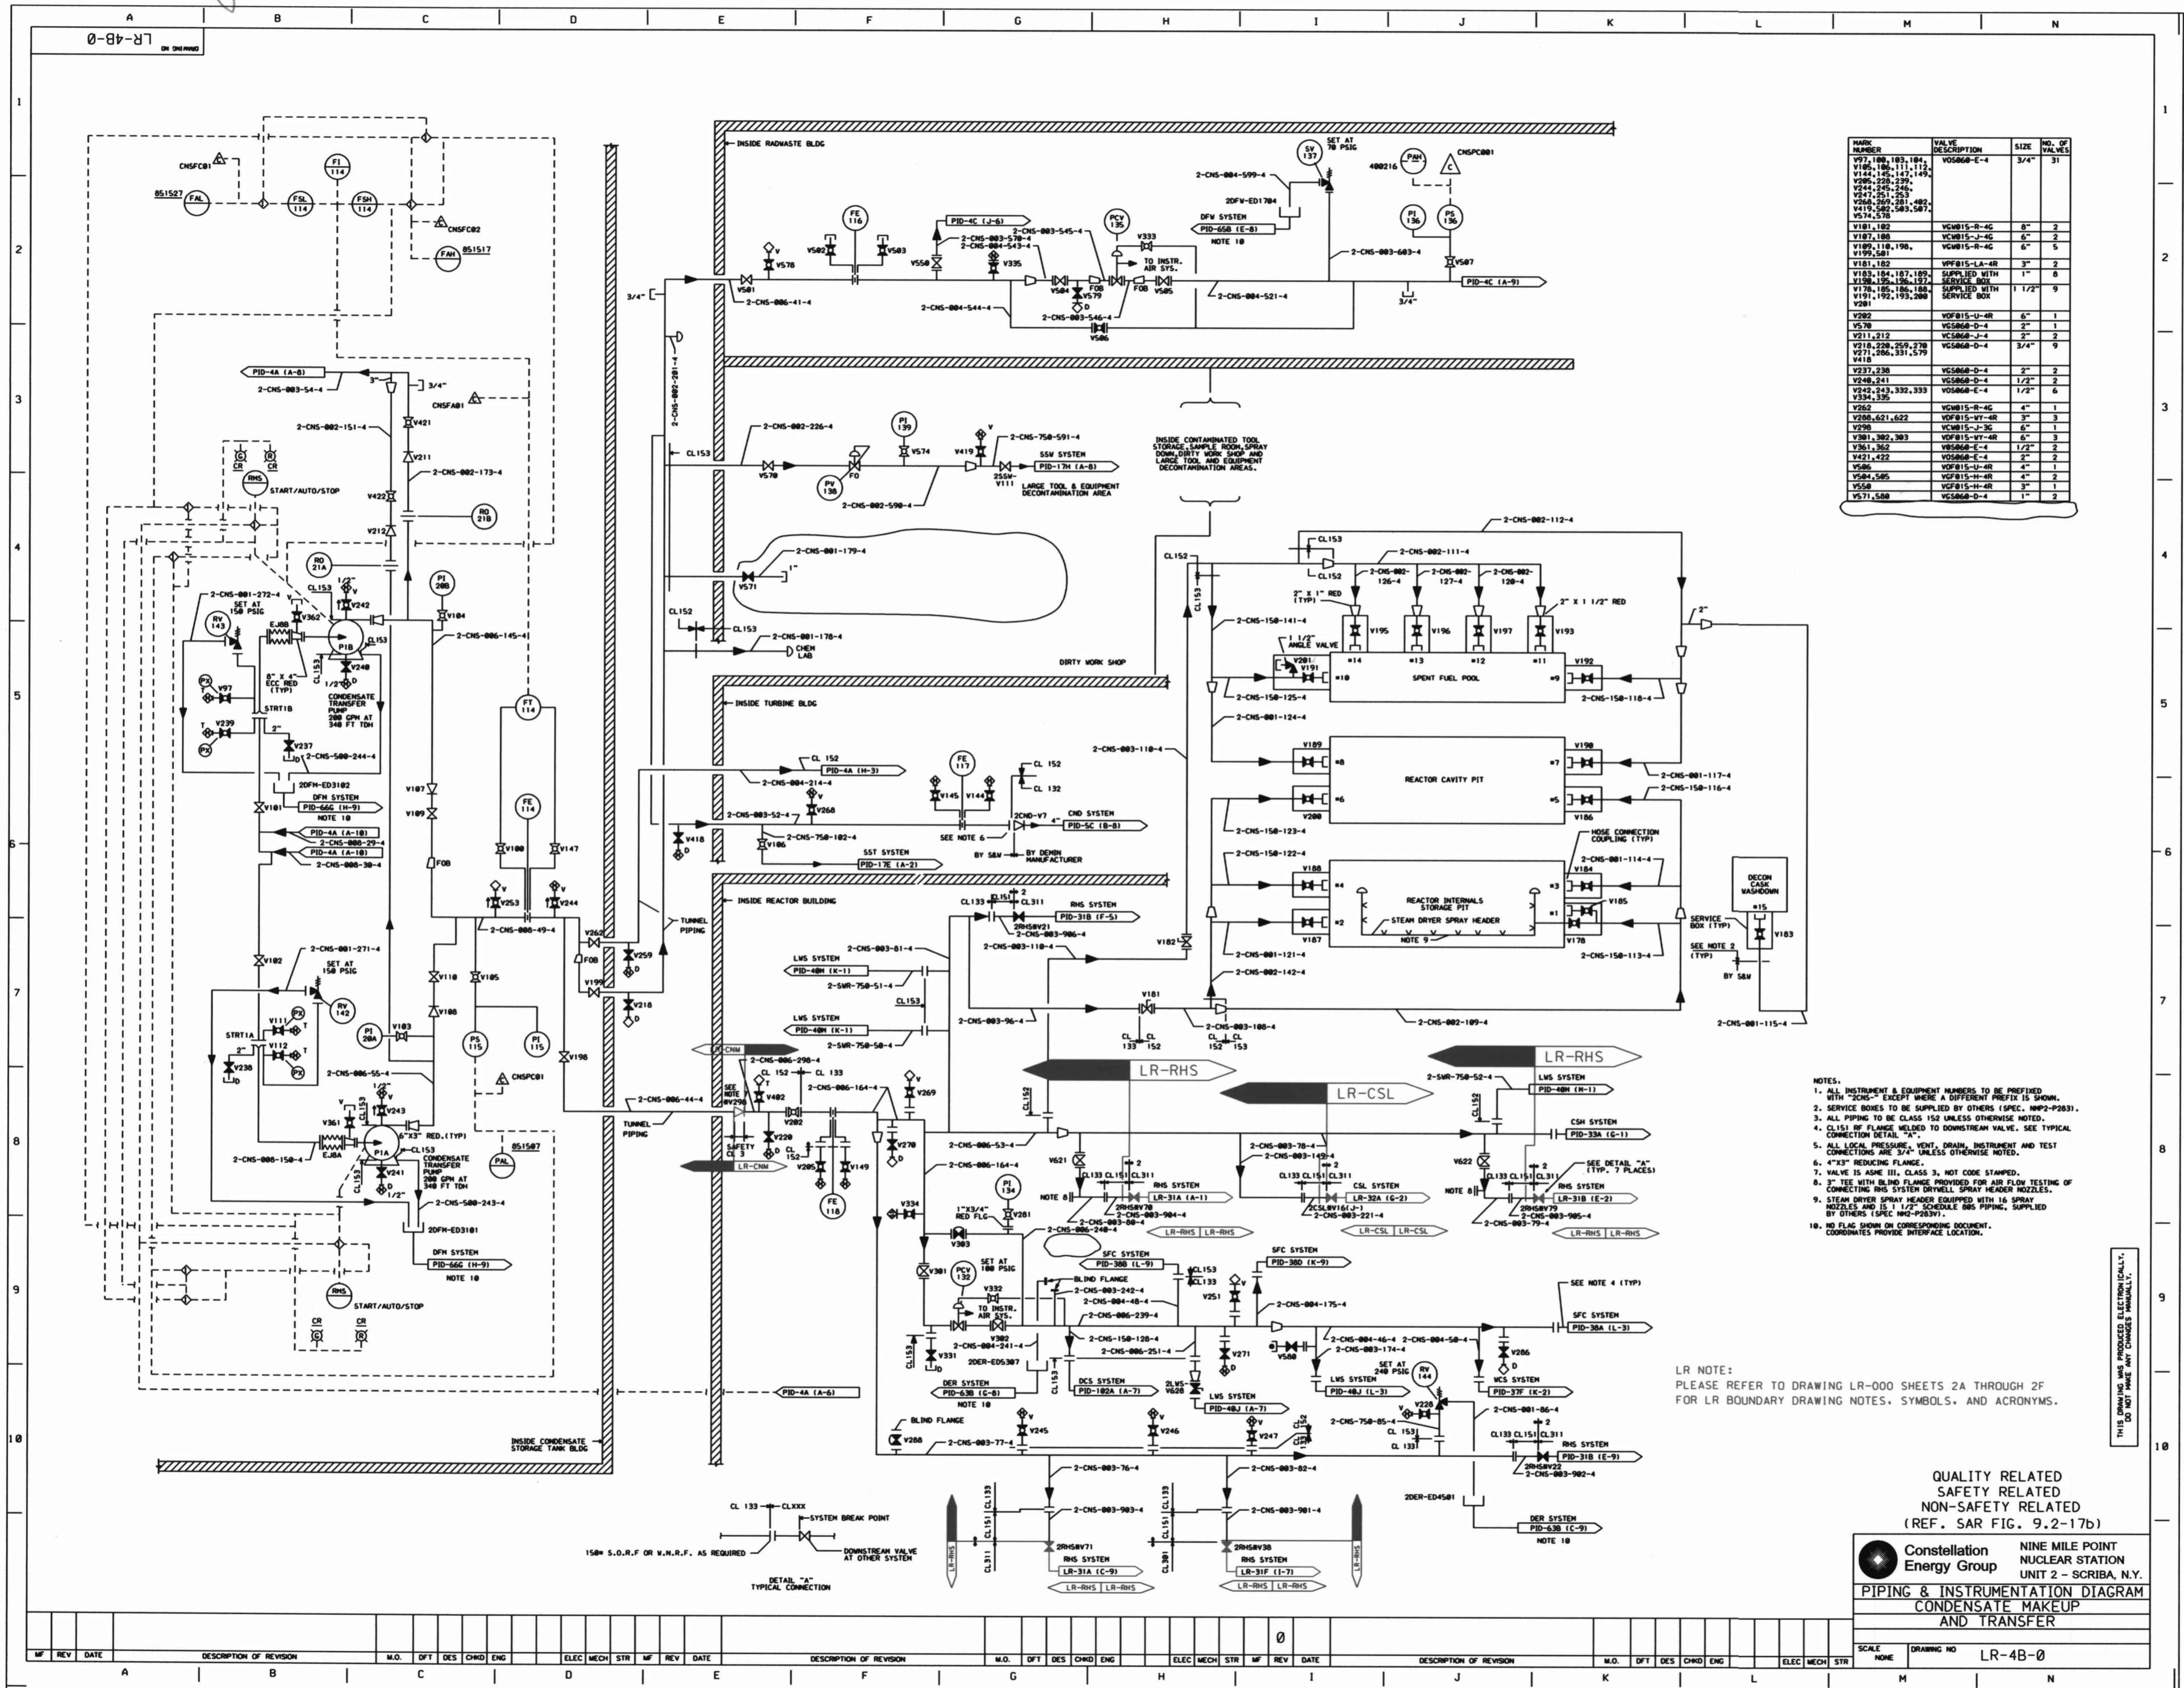

0109

LR NOTE:
PLEASE REFER TO DRAWING LR-000 SHEETS 2A THROUGH 2F FOR LR BOUNDARY DRAWING NOTES, SYMBOLS, AND ACRONYMS.

QUALITY RELATED
SAFETY RELATED
NON-SAFETY RELATED
(REF. SAR FIG. 9.2-17b)

Constellation Energy Group
NINE MILE POINT NUCLEAR STATION
UNIT 2 - SCRIBA, N.Y.

PIPING & INSTRUMENTATION DIAGRAM
CONDENSATE MAKEUP AND TRANSFER

SCALE	DRAWING NO	LR-4B-0

NO.	REV.	DATE	DESCRIPTION OF REVISION	M.O.	DFT	DES	CHRD	ENG	ELEC	MECH	STR	NO.	REV.	DATE	DESCRIPTION OF REVISION	M.O.	DFT	DES	CHRD	ENG	ELEC	MECH	STR

D-109