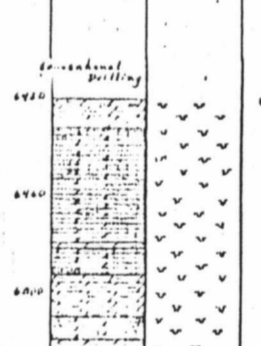

PENNSYLVANIAN

WOLF CAMPIAN

LEONARDIAN

WICHITA

RED CAVE

CLEAR FORK TUBB

UPPER CLEAR FORK

TI - 82.14 ft (25.54 m)