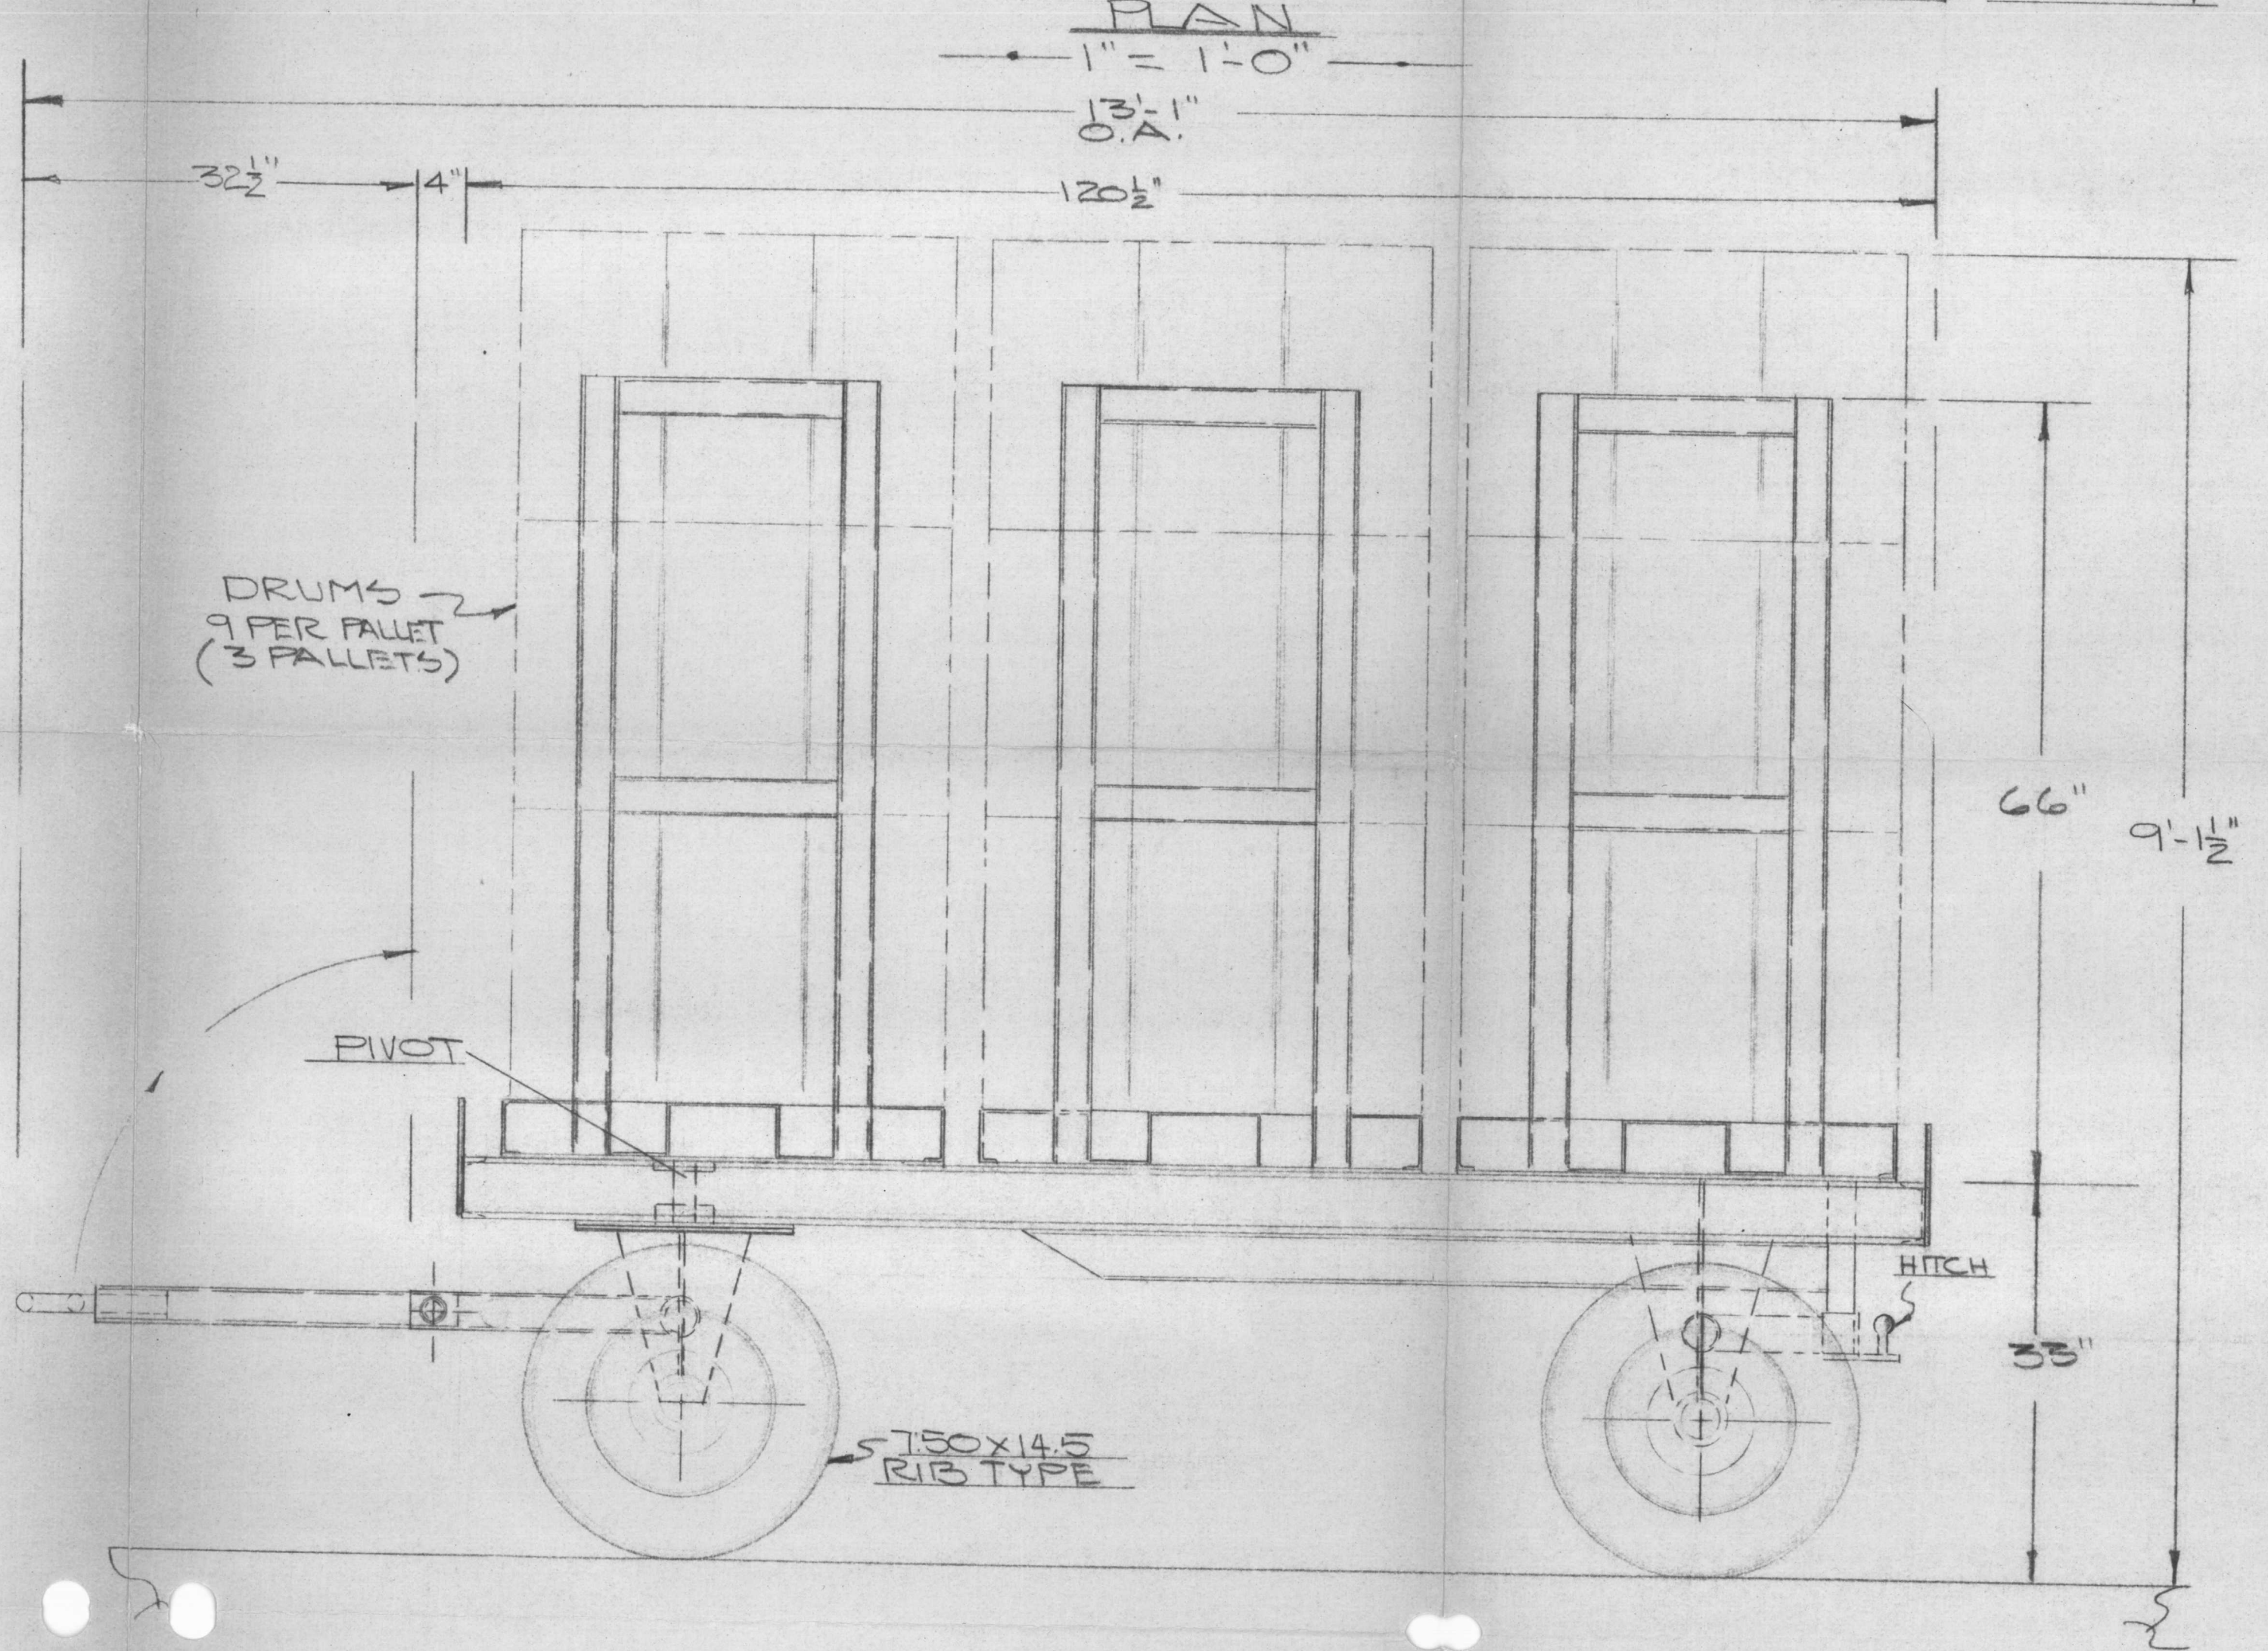

DATE	BY	REVISION	RECORD	DR. NO.

D-01

ESTIMATED WEIGH WITHOUT DRUMS
2600 LBS

	SOUTHWEST NUCLEAR CO.	
	PLEASANTON, CALIFORNIA	
TITLE	DIMENSION	APPROVED BY
DRUM TROLLEY		A. J. ERICE
DATE	DRAWING NUMBER	
SEPT 18, 1979	K-204-09-79	