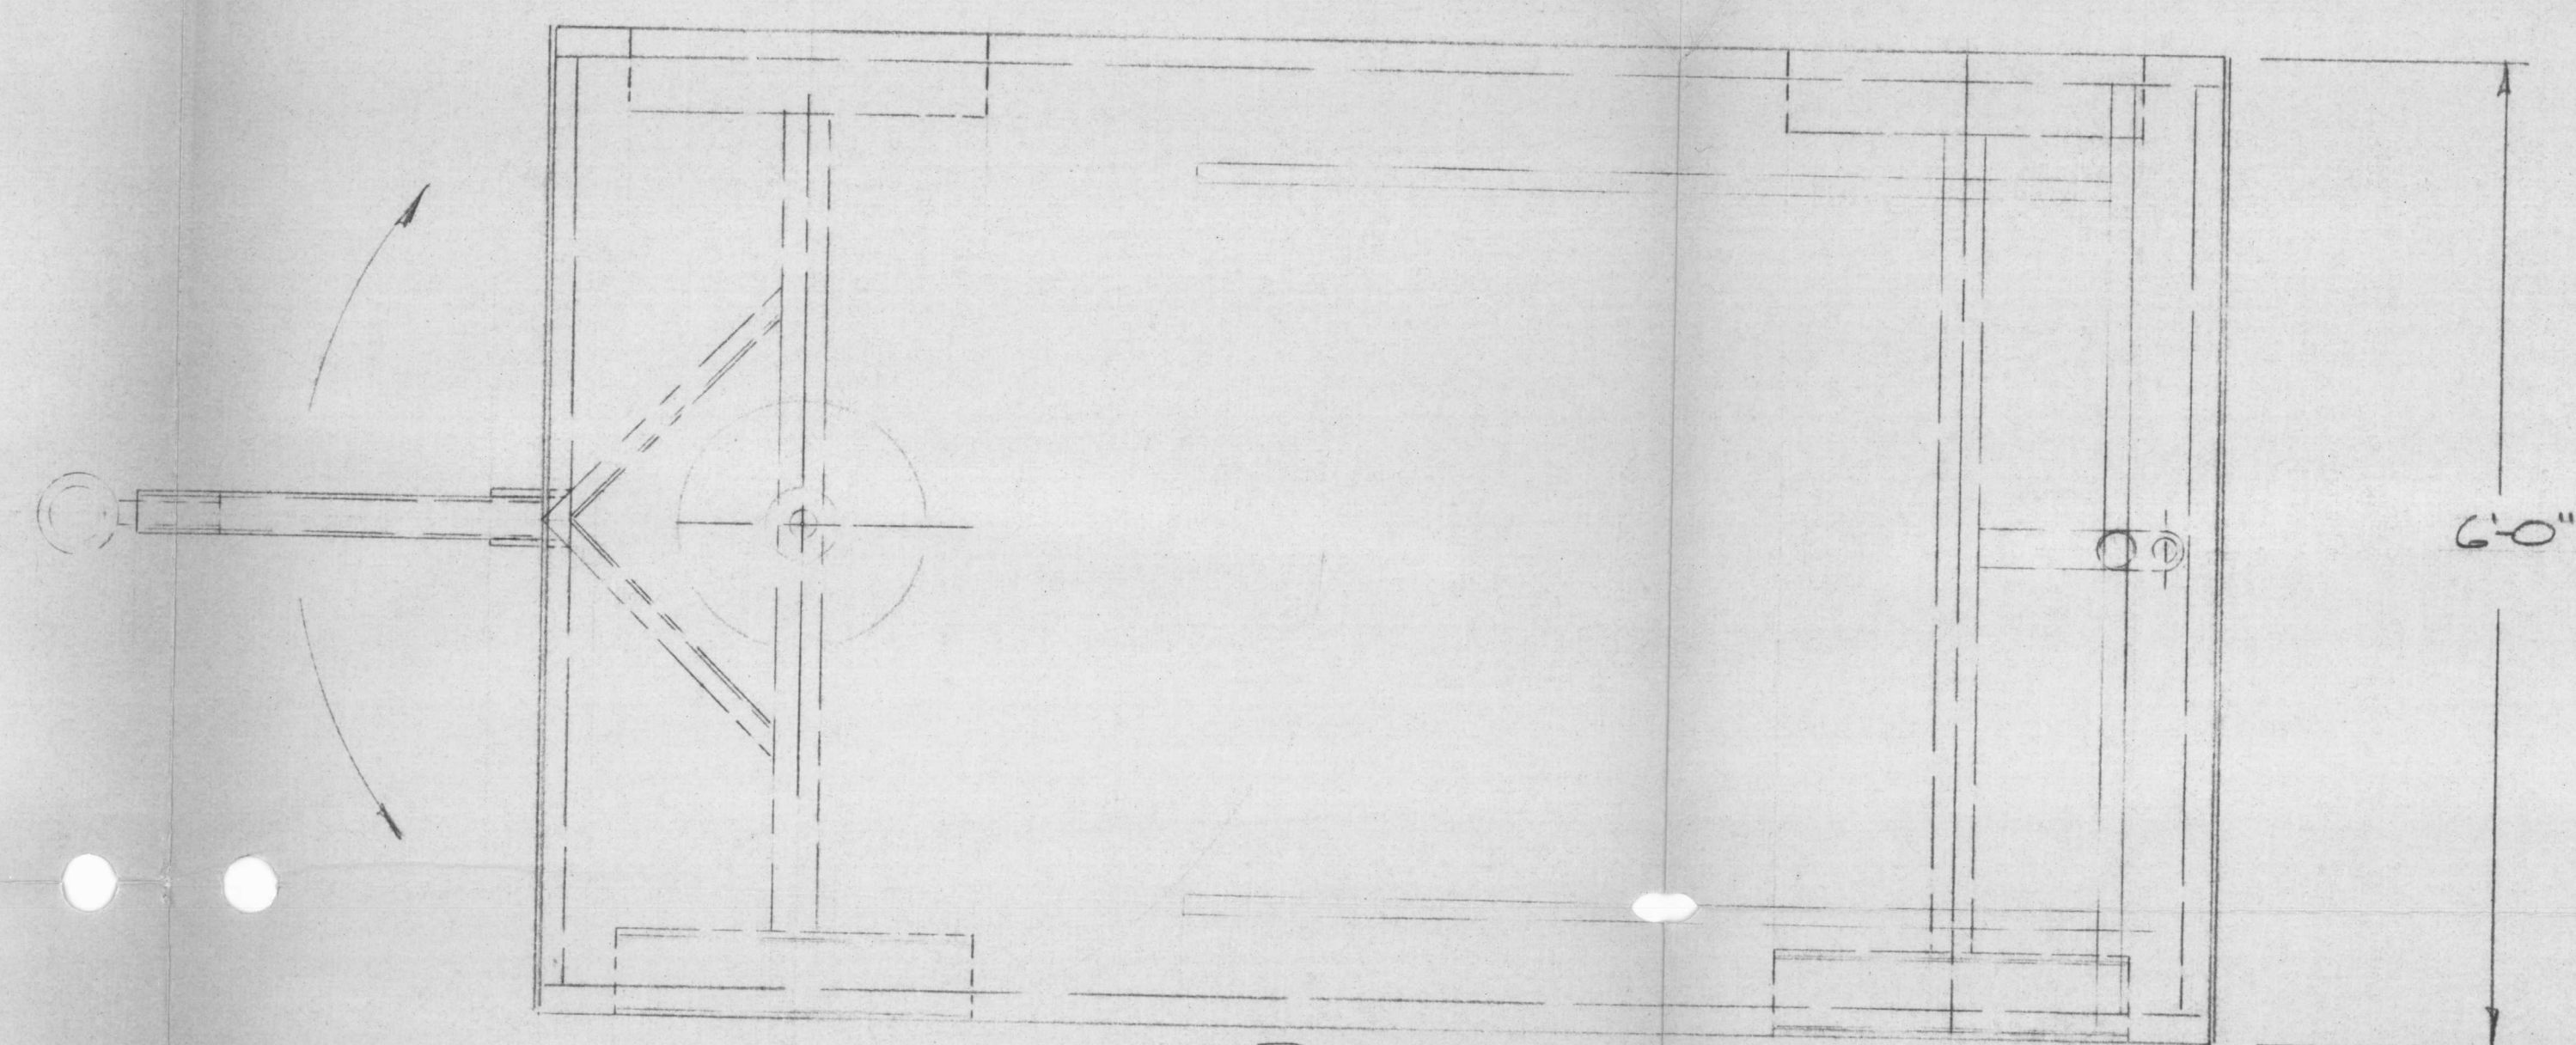

DATE	BY	REVISION	RECORD	DR. NO.

D-01

ESTIMATED WEIGH WITHOUT DRUMS
2600 LBS

	SOUTHWEST NUCLEAR CO.	
	PLEASANTON, CALIFORNIA	
TITLE	DIMENSION	APPROVED BY
DRUM TROLLEY		A. J. ERICE
DATE	DRAWING NUMBER	
SEPT 18, 1979	K-204-09-79	