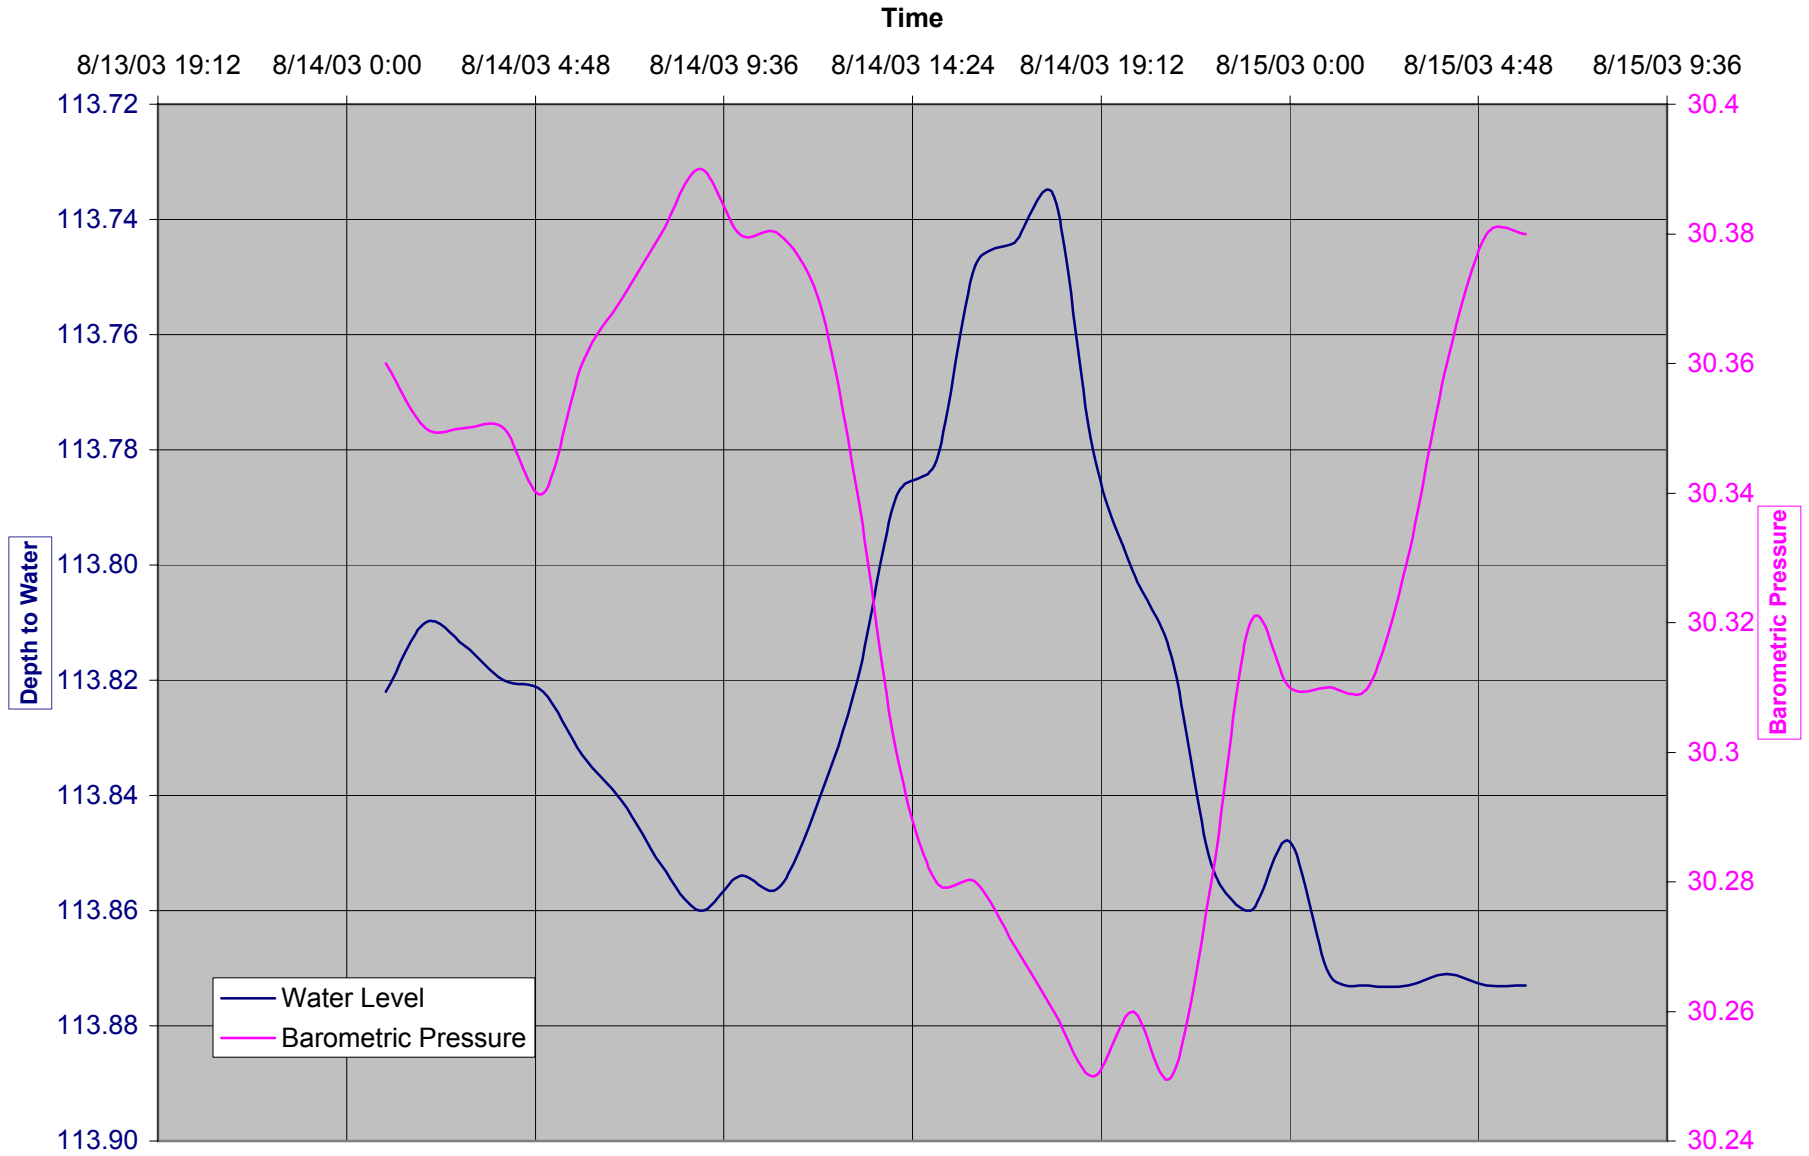

Figure 3-4
Well 402
Background Water Level Monitoring

Figure 3-6
Water Level and Barometric Pressure

Figure 3-7
Water Level and Barometric Pressure

Figure 3-5
Air Temperature and Barometric Pressure

ID = GUP