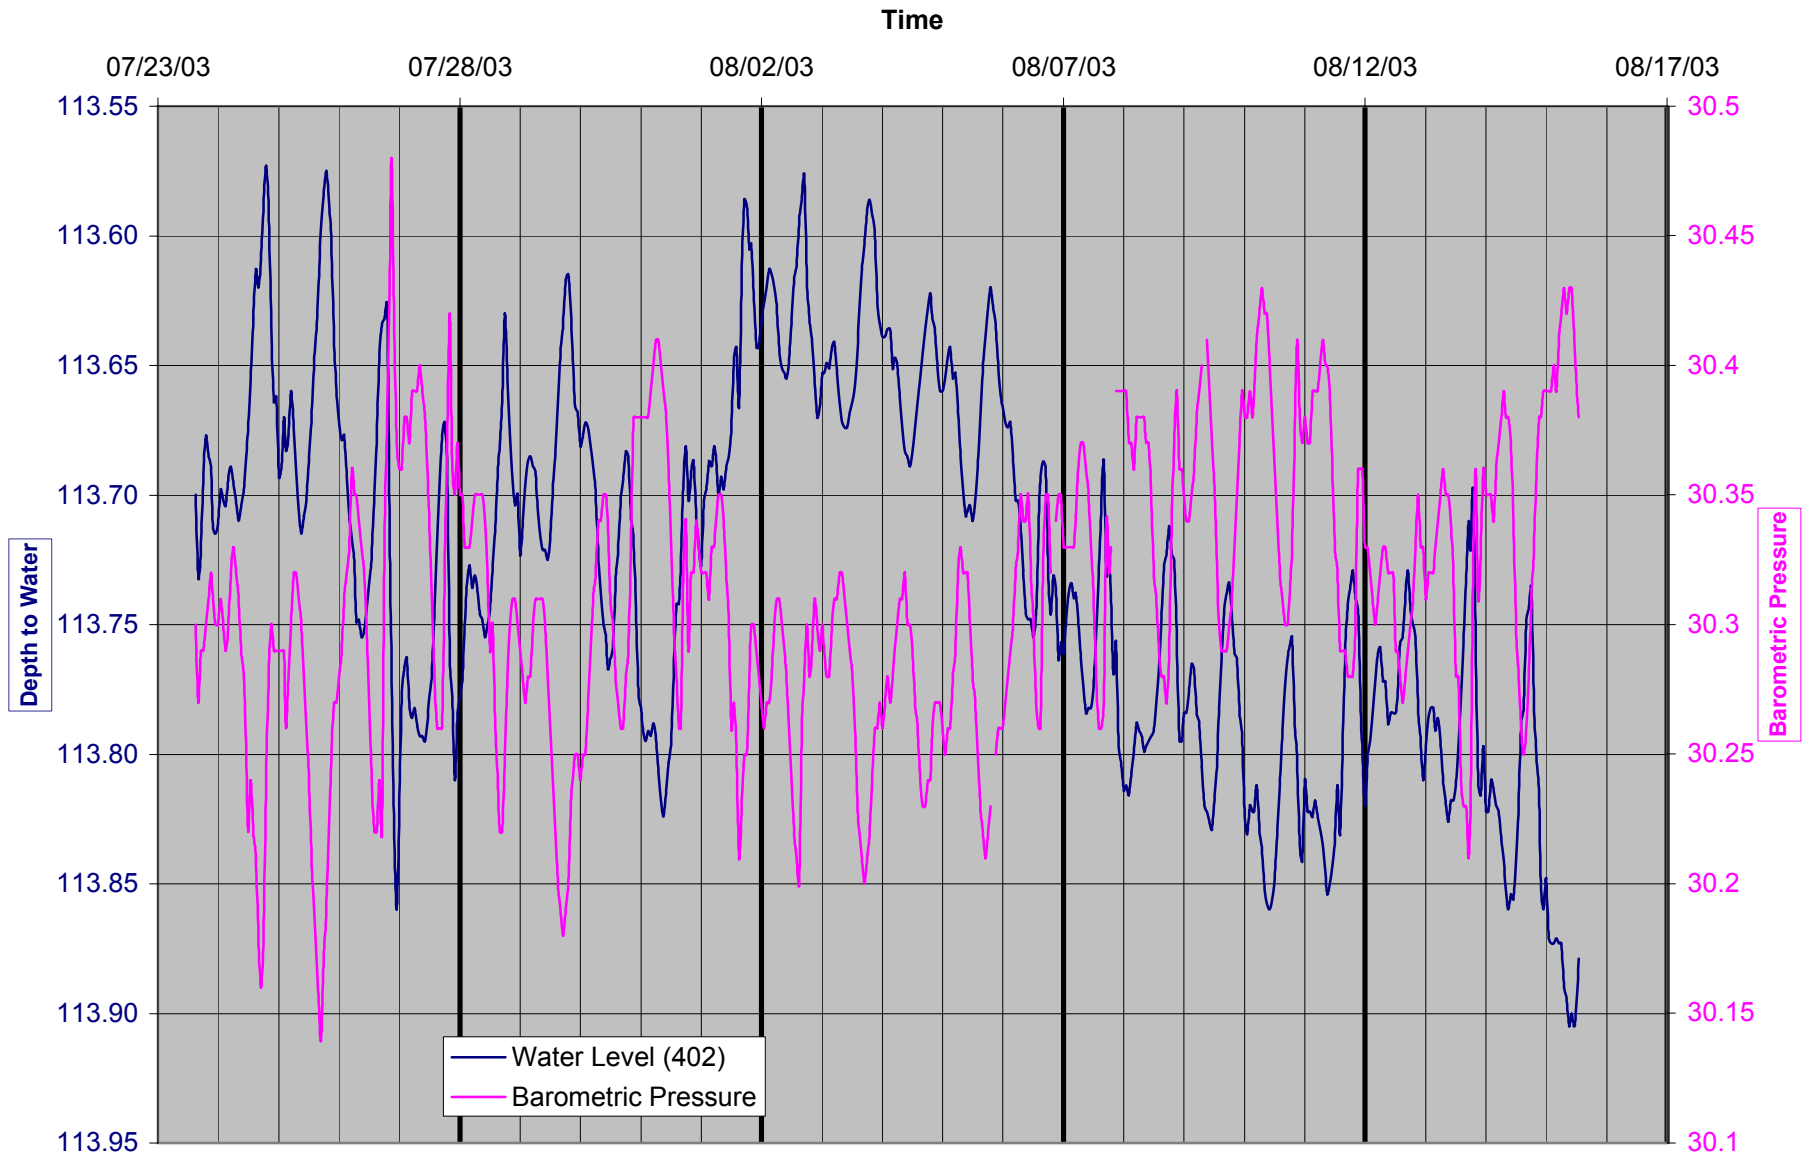

Figure 3-4
Well 402
Background Water Level Monitoring

Figure 3-6
Water Level and Barometric Pressure

Figure 3-7
Water Level and Barometric Pressure

Figure 3-5
Air Temperature and Barometric Pressure

ID = GUP