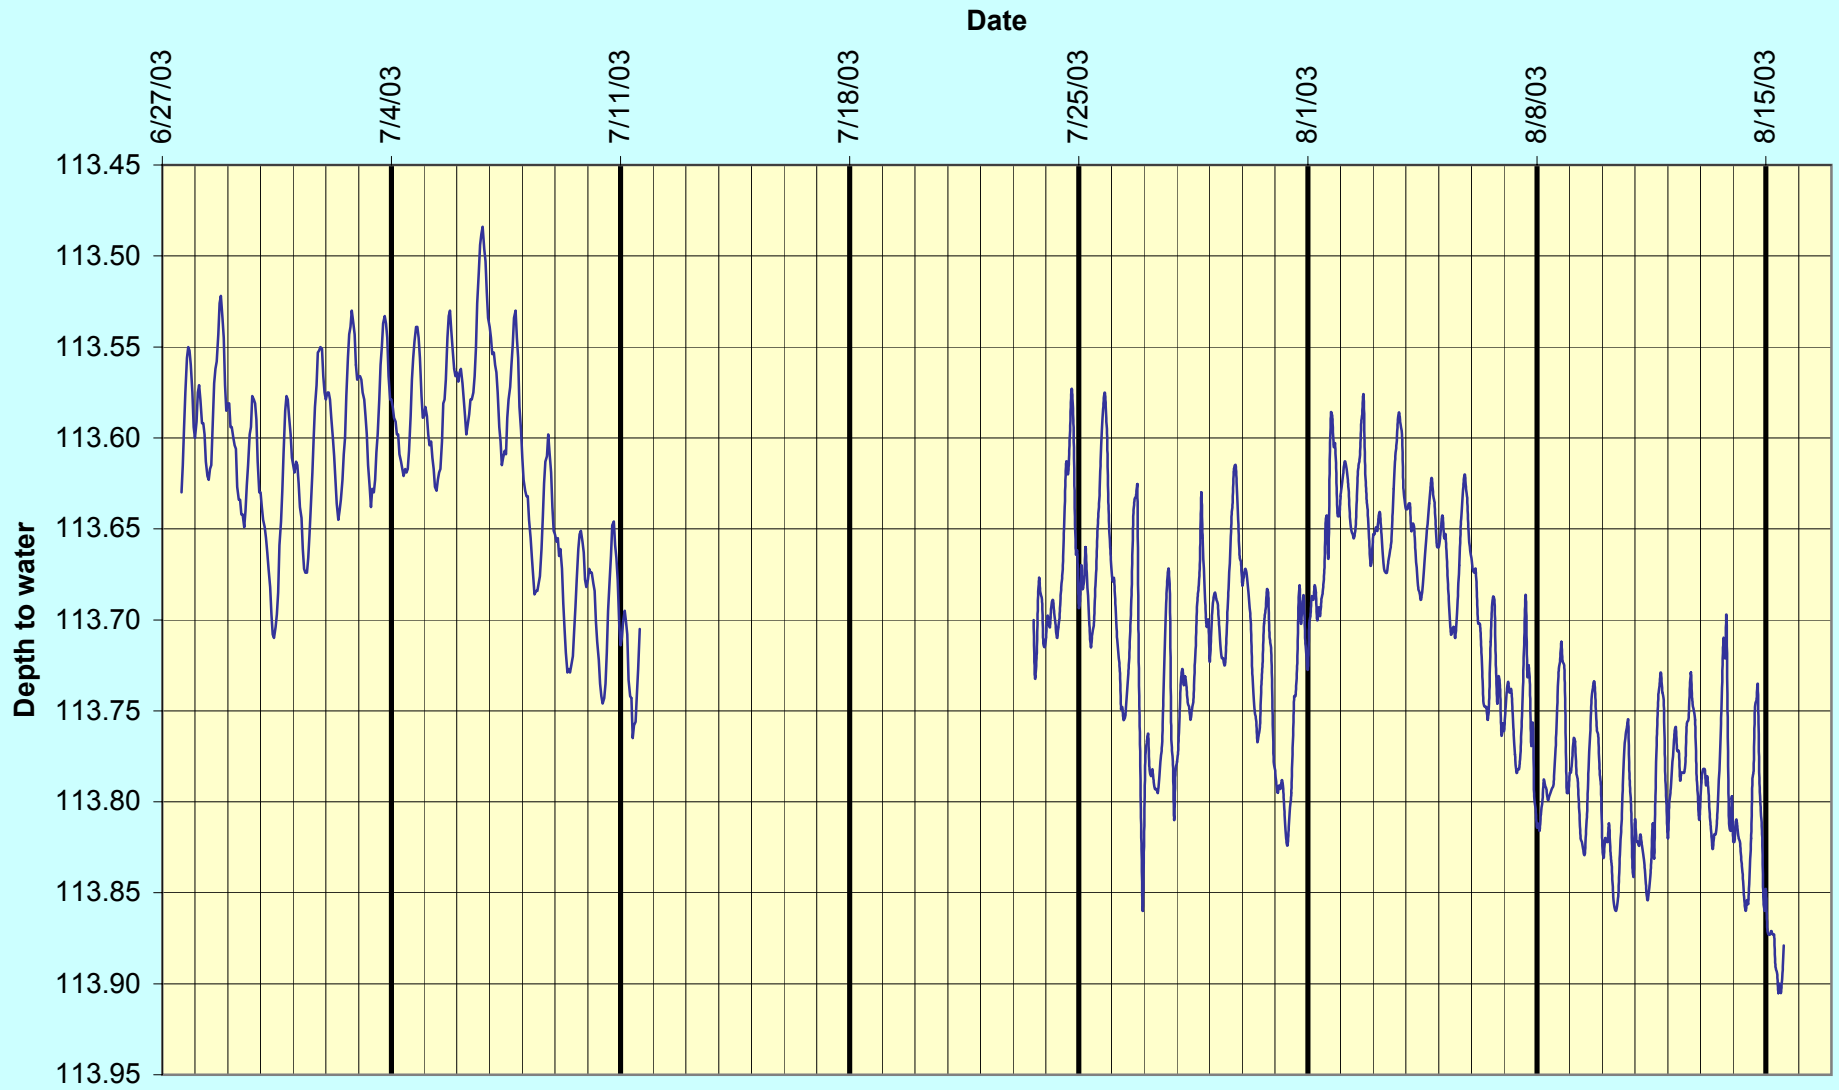

Figure 3-4
Well 402
Background Water Level Monitoring