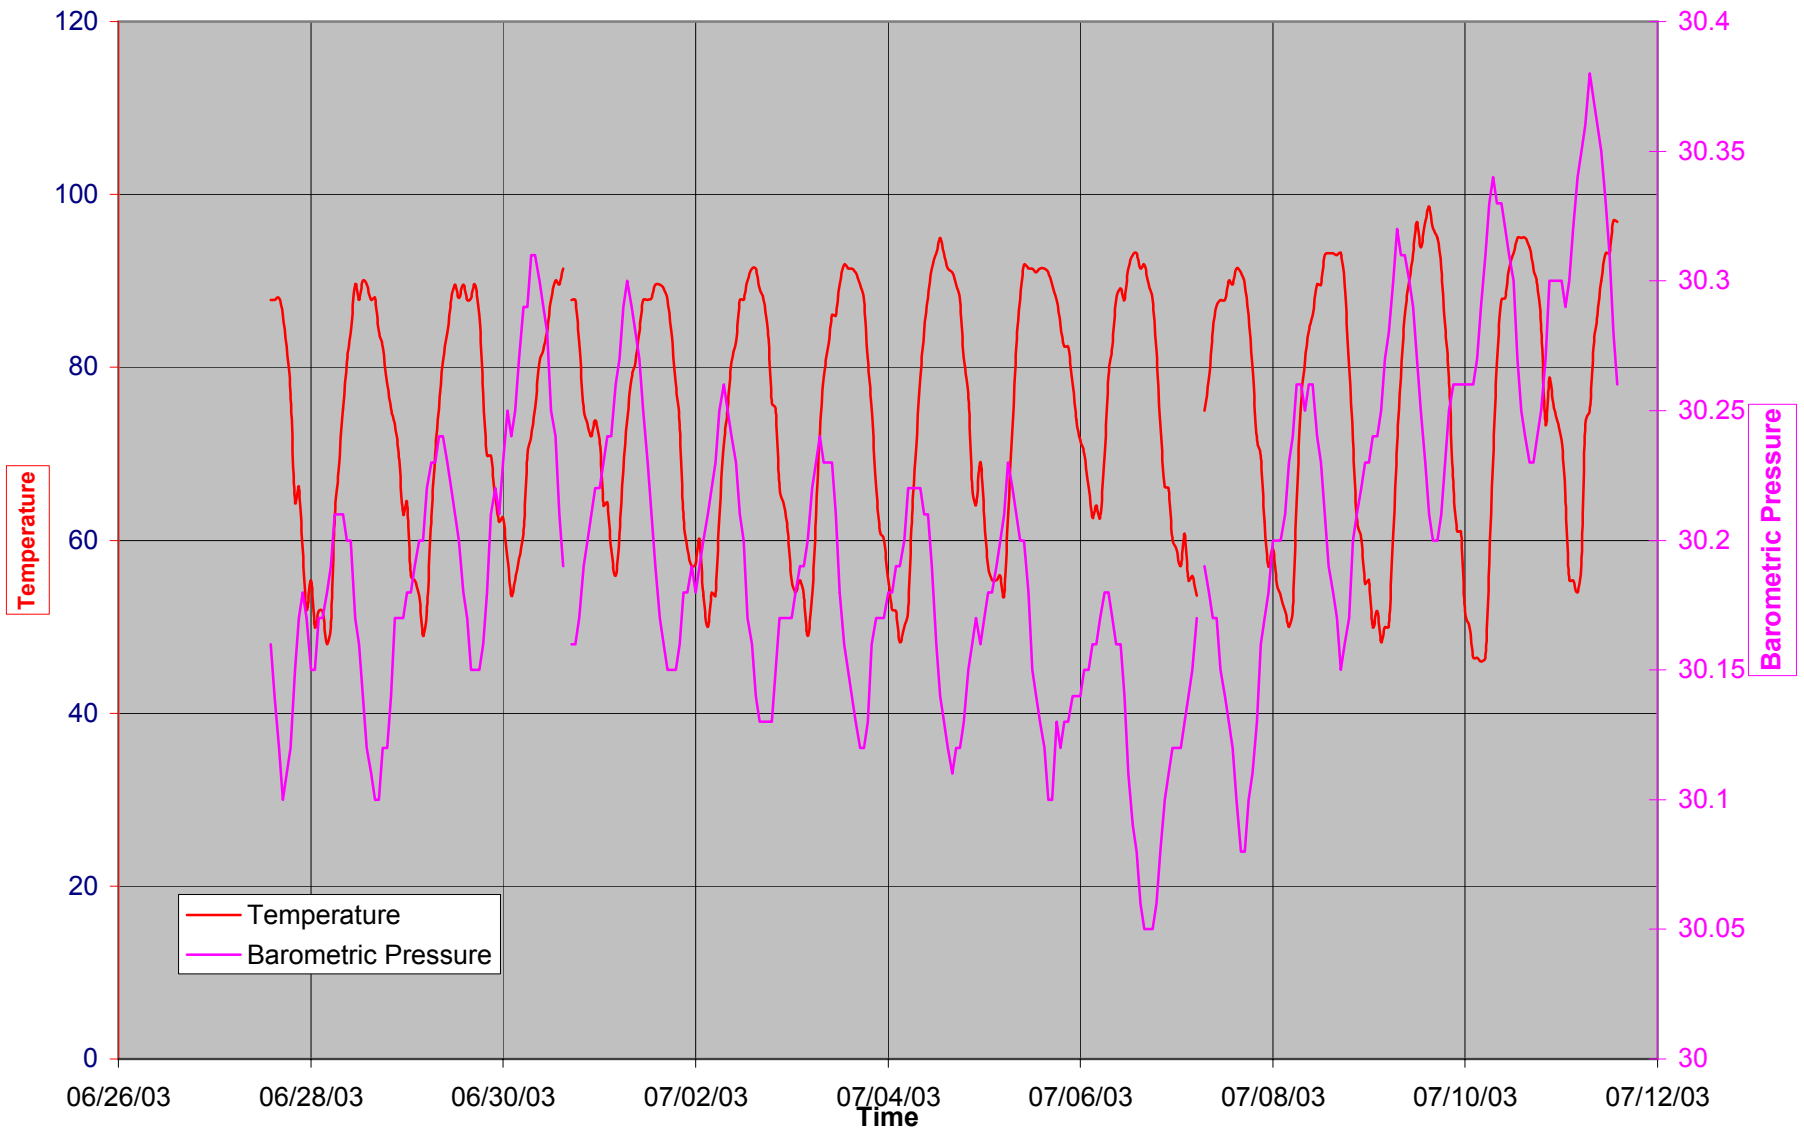

Figure 3-4
Well 402
Background Water Level Monitoring

Figure 3-6
Water Level and Barometric Pressure

Figure 3-7
Water Level and Barometric Pressure

Figure 3-5
Air Temperature and Barometric Pressure

ID = GUP