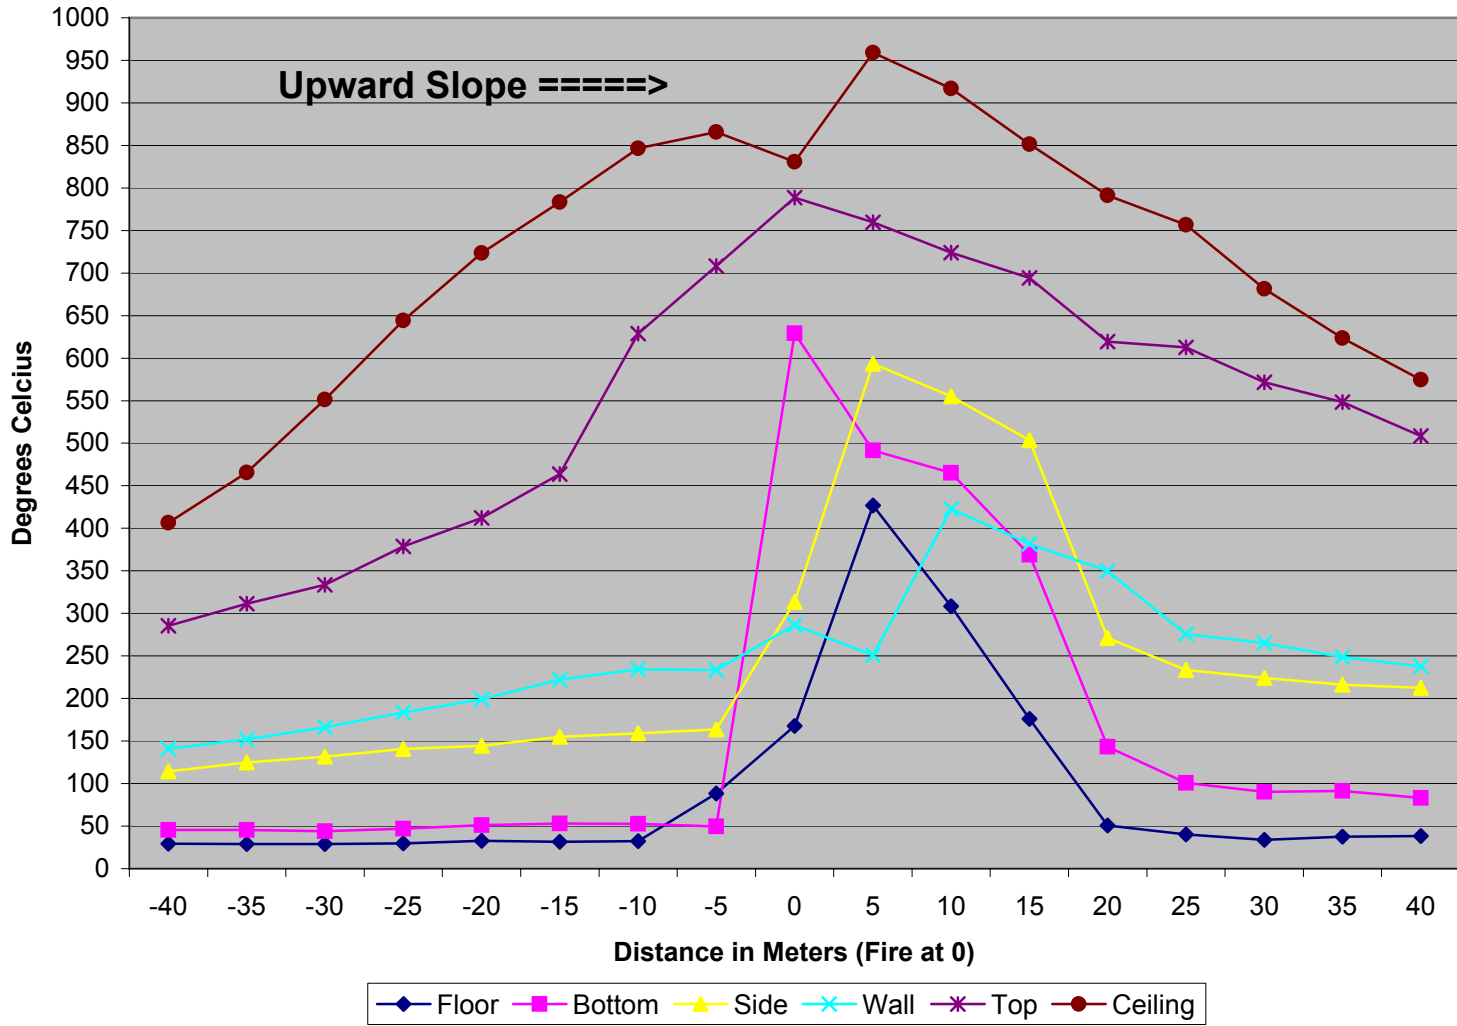

Tunnel Ceiling Temperatures

Tunnel Temperatures

Original Data

Tunnel Temperatures

Tunnel Temperatures

Location	-40	-35	-30	-25	-20	-15	-10
°C							
Tunnel Floor	2.92E+01	2.91E+01	2.89E+01	2.99E+01	3.26E+01	3.17E+01	3.22E+01
Bottom of Boxcar	4.53E+01	4.55E+01	4.38E+01	4.68E+01	5.13E+01	5.29E+01	5.26E+01
Side of Boxcar	1.14E+02	1.25E+02	1.32E+02	1.41E+02	1.44E+02	1.55E+02	1.59E+02
Tunnel Wall	1.41E+02	1.52E+02	1.66E+02	1.83E+02	1.99E+02	2.22E+02	2.34E+02
Top of Boxcar	2.86E+02	3.11E+02	3.34E+02	3.79E+02	4.12E+02	4.64E+02	6.29E+02
Tunnel Ceiling	4.07E+02	4.66E+02	5.51E+02	6.44E+02	7.24E+02	7.83E+02	8.46E+02
°F							
Tunnel Floor	84.5888	84.44876	84.00776	85.78634	90.73508	89.0222	89.98682
Bottom of Boxcar	113.5985	113.8242	110.9007	116.2886	124.3884	127.1426	126.6134
Side of Boxcar	237.6068	256.7948	268.8836	285.3392	291.6338	311.1026	318.38
Tunnel Wall	285.971	305.5082	331.2914	362.048	390.2972	432.1346	453.5762
Top of Boxcar	545.9918	592.6982	632.3918	713.354	773.7404	866.7176	1164.114
Tunnel Ceiling	764.0312	870.2618	1024.164	1191.679	1334.676	1442.28	1555.529
Average	338.6314	370.5893	408.6065	459.0825	500.9119	544.7333	618.0332