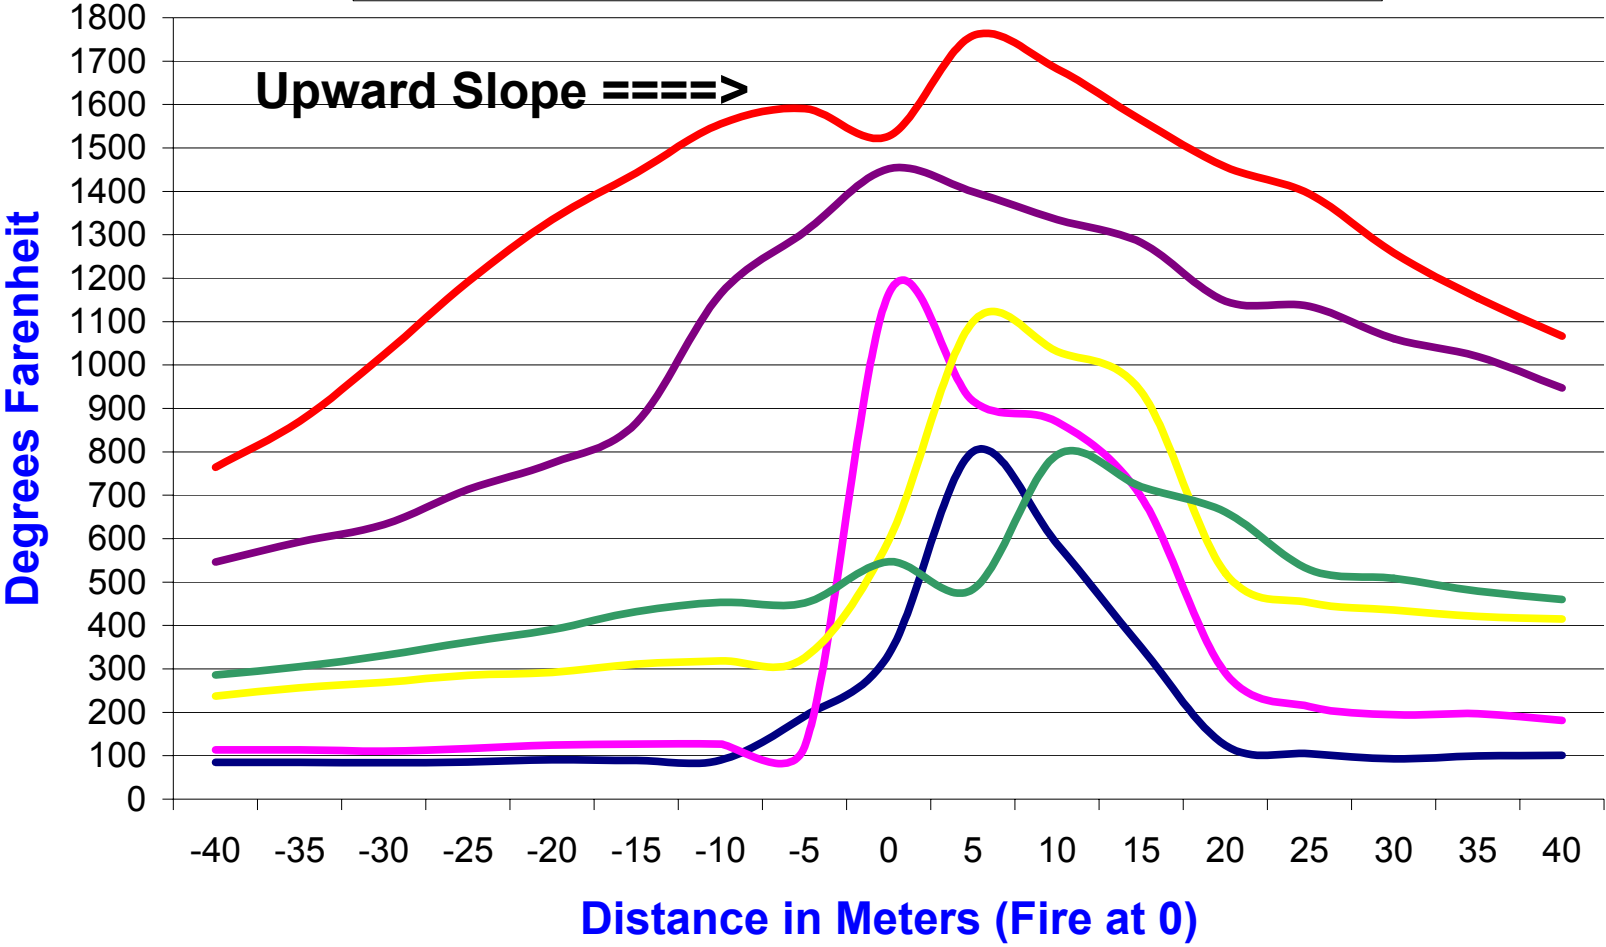

Tunnel Ceiling Temperatures

Tunnel Temperatures

Original Data

Tunnel Temperatures

Tunnel Temperatures

Location	-40	-35	-30	-25	-20	-15	-10
°C							
Tunnel Floor	2.92E+01	2.91E+01	2.89E+01	2.99E+01	3.26E+01	3.17E+01	3.22E+01
Bottom of Boxcar	4.53E+01	4.55E+01	4.38E+01	4.68E+01	5.13E+01	5.29E+01	5.26E+01
Side of Boxcar	1.14E+02	1.25E+02	1.32E+02	1.41E+02	1.44E+02	1.55E+02	1.59E+02
Tunnel Wall	1.41E+02	1.52E+02	1.66E+02	1.83E+02	1.99E+02	2.22E+02	2.34E+02
Top of Boxcar	2.86E+02	3.11E+02	3.34E+02	3.79E+02	4.12E+02	4.64E+02	6.29E+02
Tunnel Ceiling	4.07E+02	4.66E+02	5.51E+02	6.44E+02	7.24E+02	7.83E+02	8.46E+02
°F							
Tunnel Floor	84.5888	84.44876	84.00776	85.78634	90.73508	89.0222	89.98682
Bottom of Boxcar	113.5985	113.8242	110.9007	116.2886	124.3884	127.1426	126.6134
Side of Boxcar	237.6068	256.7948	268.8836	285.3392	291.6338	311.1026	318.38
Tunnel Wall	285.971	305.5082	331.2914	362.048	390.2972	432.1346	453.5762
Top of Boxcar	545.9918	592.6982	632.3918	713.354	773.7404	866.7176	1164.114
Tunnel Ceiling	764.0312	870.2618	1024.164	1191.679	1334.676	1442.28	1555.529
Average	338.6314	370.5893	408.6065	459.0825	500.9119	544.7333	618.0332