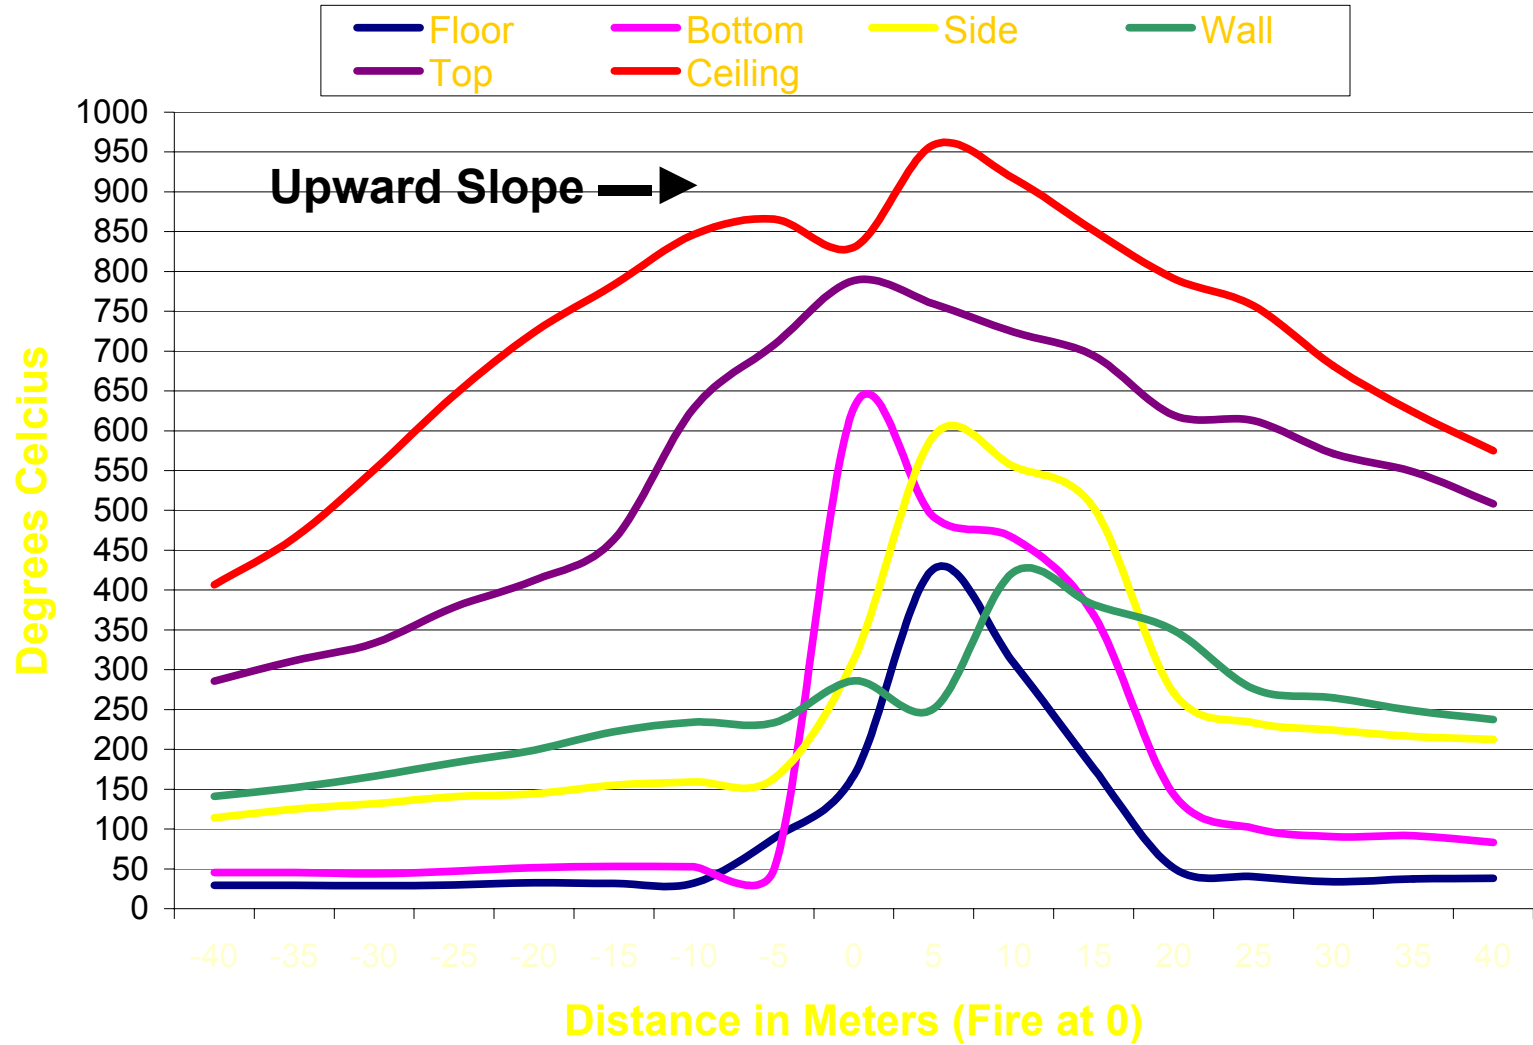

Tunnel Ceiling Temperatures

Tunnel Temperatures

Original Data

Tunnel Temperatures

Tunnel Temperatures

Location	-40	-35	-30	-25	-20	-15	-10
°C							
Tunnel Floor	2.92E+01	2.91E+01	2.89E+01	2.99E+01	3.26E+01	3.17E+01	3.22E+01
Bottom of Boxcar	4.53E+01	4.55E+01	4.38E+01	4.68E+01	5.13E+01	5.29E+01	5.26E+01
Side of Boxcar	1.14E+02	1.25E+02	1.32E+02	1.41E+02	1.44E+02	1.55E+02	1.59E+02
Tunnel Wall	1.41E+02	1.52E+02	1.66E+02	1.83E+02	1.99E+02	2.22E+02	2.34E+02
Top of Boxcar	2.86E+02	3.11E+02	3.34E+02	3.79E+02	4.12E+02	4.64E+02	6.29E+02
Tunnel Ceiling	4.07E+02	4.66E+02	5.51E+02	6.44E+02	7.24E+02	7.83E+02	8.46E+02
°F							
Tunnel Floor	84.5888	84.44876	84.00776	85.78634	90.73508	89.0222	89.98682
Bottom of Boxcar	113.5985	113.8242	110.9007	116.2886	124.3884	127.1426	126.6134
Side of Boxcar	237.6068	256.7948	268.8836	285.3392	291.6338	311.1026	318.38
Tunnel Wall	285.971	305.5082	331.2914	362.048	390.2972	432.1346	453.5762
Top of Boxcar	545.9918	592.6982	632.3918	713.354	773.7404	866.7176	1164.114
Tunnel Ceiling	764.0312	870.2618	1024.164	1191.679	1334.676	1442.28	1555.529
Average	338.6314	370.5893	408.6065	459.0825	500.9119	544.7333	618.0332