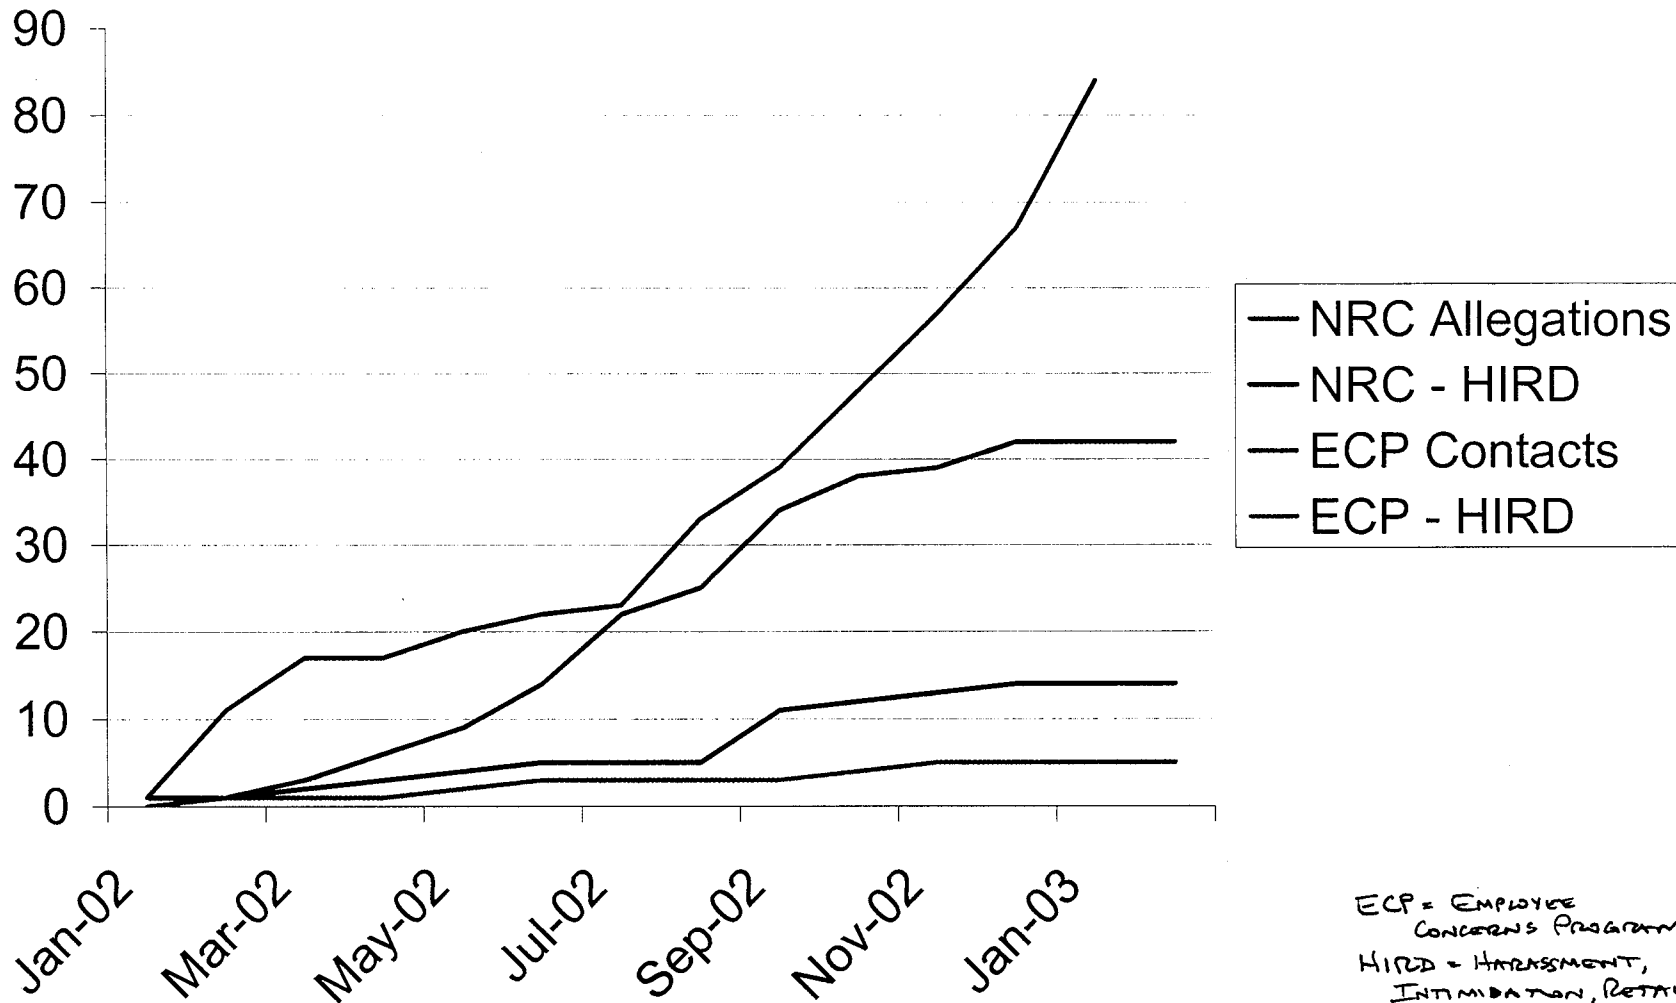

# NRC Allegation & ECP Contact Trends

ECP = EMPLOYEE CONCERNS PROGRAM  
HIRD = HARASSMENT, INTIMIDATION, RETALIATION, DISCRIMINATION