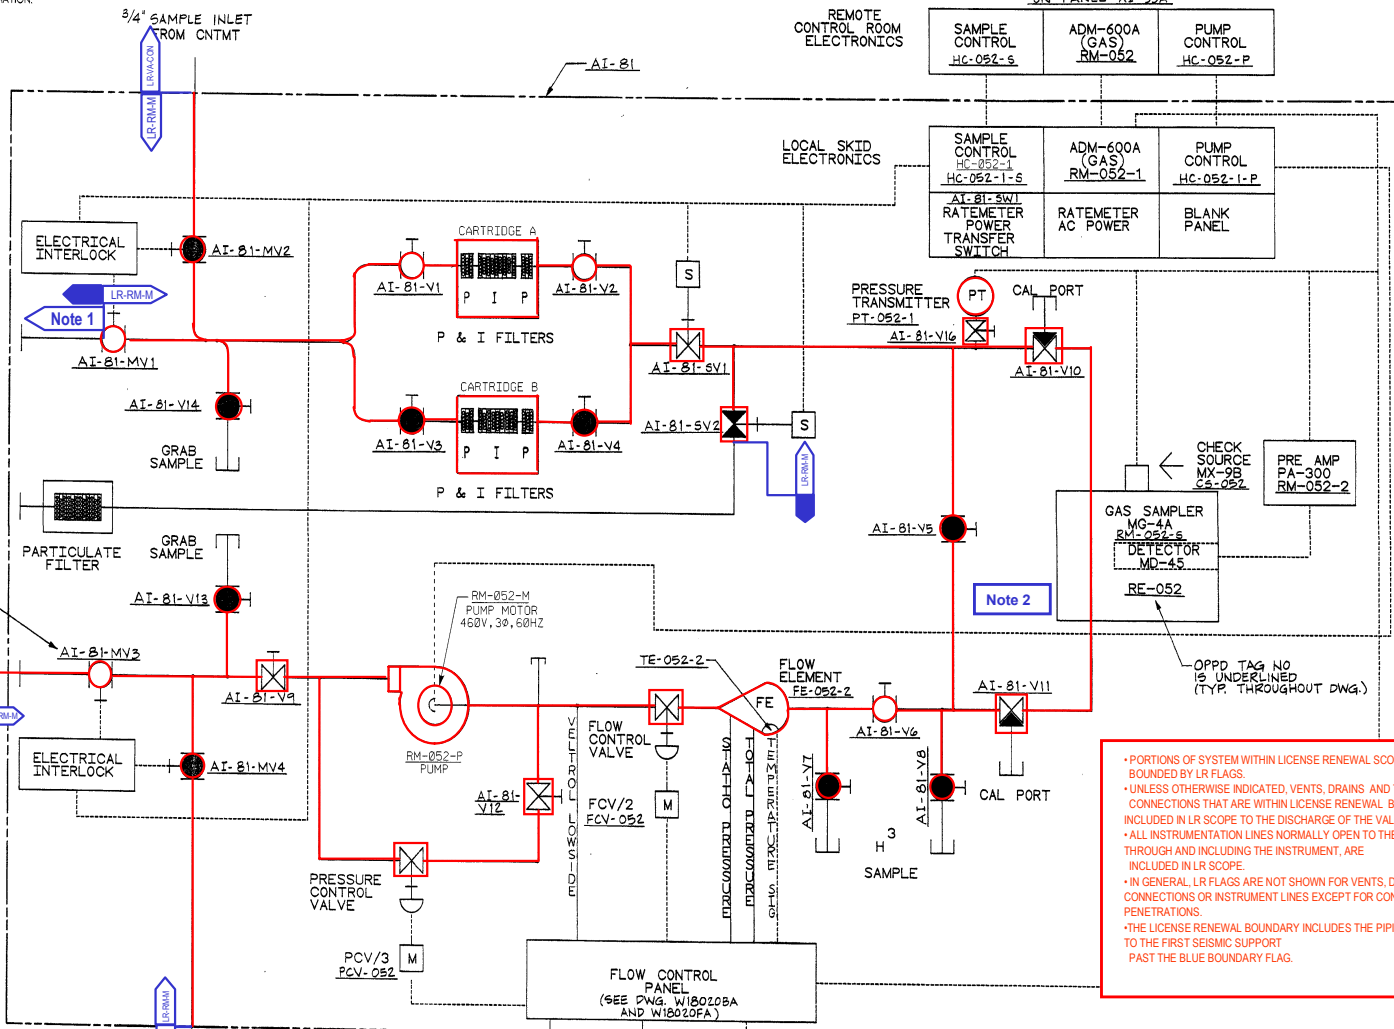

8

7

6

5

4

3

2

1

NOTE: THIS PRINT IS TO BE USED FOR THE FCS LICENSE RENEWAL PROJECT ONLY. IT MAY NOT REFLECT THE MOST CURRENT REVISION OF THIS DRAWING.

REVISIONS				
ZONE	LTR	DESCRIPTION	DATE	APPROVED
—	B	ECN 11930-09	3-31-93	<i>[Signature]</i>
—	C	ECN 11937-03	5-10-93	<i>[Signature]</i>
—	D	ECN 11930-03	6-2-93	<i>[Signature]</i>

NOTE 1:
Line downstream of AI-81-MV1 terminates to atmosphere.

NOTE 2:
The symbols for the gas samplers and detectors (RE-052 & RM-052-S) represent detectors and tubing inside the factory enclosed housings.

The housing does not perform a pressure boundary function and is not in scope for license renewal.

• PORTIONS OF SYSTEM WITH LICENSE RENEWAL SCOPE ARE BOUNDED BY LR FLAGS.
• UNLESS OTHERWISE INDICATED, VENTS, DRAINS AND TEST CONNECTIONS THAT ARE WITHIN LICENSE RENEWAL BOUNDARIES ARE INCLUDED IN LR SCOPE TO THE DISCHARGE OF THE VALVE.
• ALL INSTRUMENTATION LINES NORMALLY OPEN TO THE PROCESS SYSTEM, THROUGH AND INCLUDING THE INSTRUMENT, ARE INCLUDED IN LR SCOPE.
• IN GENERAL, LR FLAGS ARE NOT SHOWN FOR VENTS, DRAINS, TEST CONNECTIONS OR INSTRUMENT LINES EXCEPT FOR CONTAINMENT PENETRATIONS.
• THE LICENSE RENEWAL BOUNDARY INCLUDES THE PIPING AND SUPPORTS UP TO THE FIRST SEISMIC SUPPORT PAST THE BLUE BOUNDARY FLAG.

FOR INFORMATION ONLY

1. **NOTES:**
1. AI-81-V10 AND AI-81-V11 ARE 3-WAY VALVES. 180 DEGREE SWITCHING ACTUATION AND 90 DEGREE ACTUATION FOR CENTER OFF POSITION.
  2. ALL CHANNEL ELECTRONICS CAN BE INSULATED FROM CHASSIS/SKID GROUNDS USING INSULATING WASHERS, TAPE, GASKET MATERIAL OR OTHER APPROPRIATE INSULATING MATERIAL.

TOTAL PRESSURE LINE FROM FE-052-1
STATIC PRESSURE LINE FROM AUX BLDG VENT STACK
TEMPERATURE SIGNAL FROM TE-052-1

CQE
Nuclear Safety Related