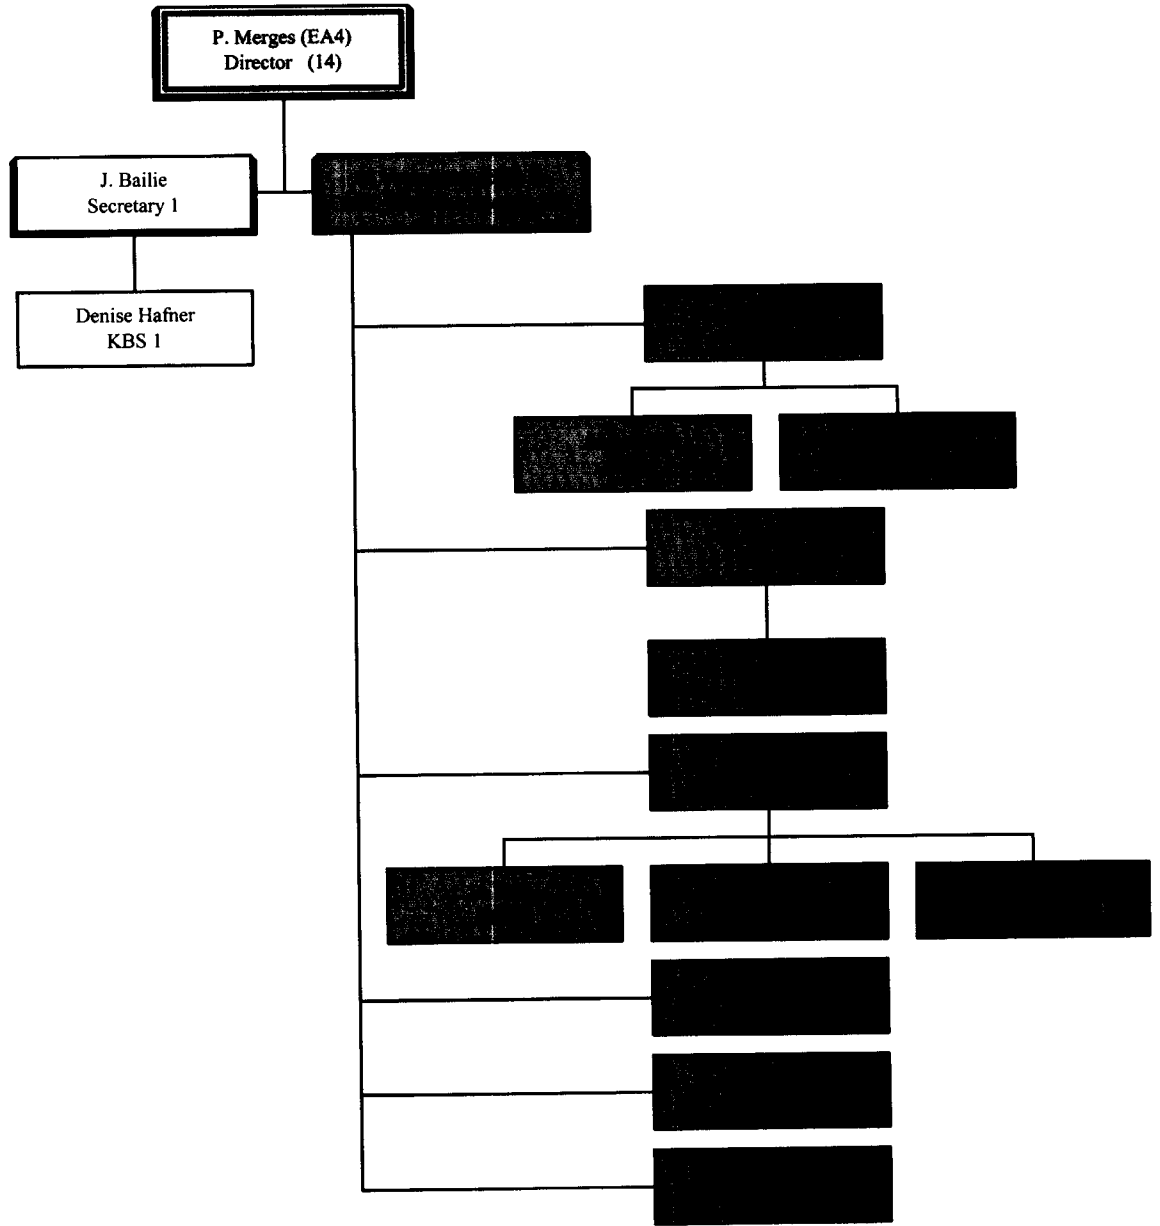

BUREAU OF RADIATION

March 13, 2002

Bureau of Radiation
7/23/02

KEY:
EPS - Environmental Program Specialist
ERS - Environmental Radiation Specialist
KBS - Keyboard Specialist