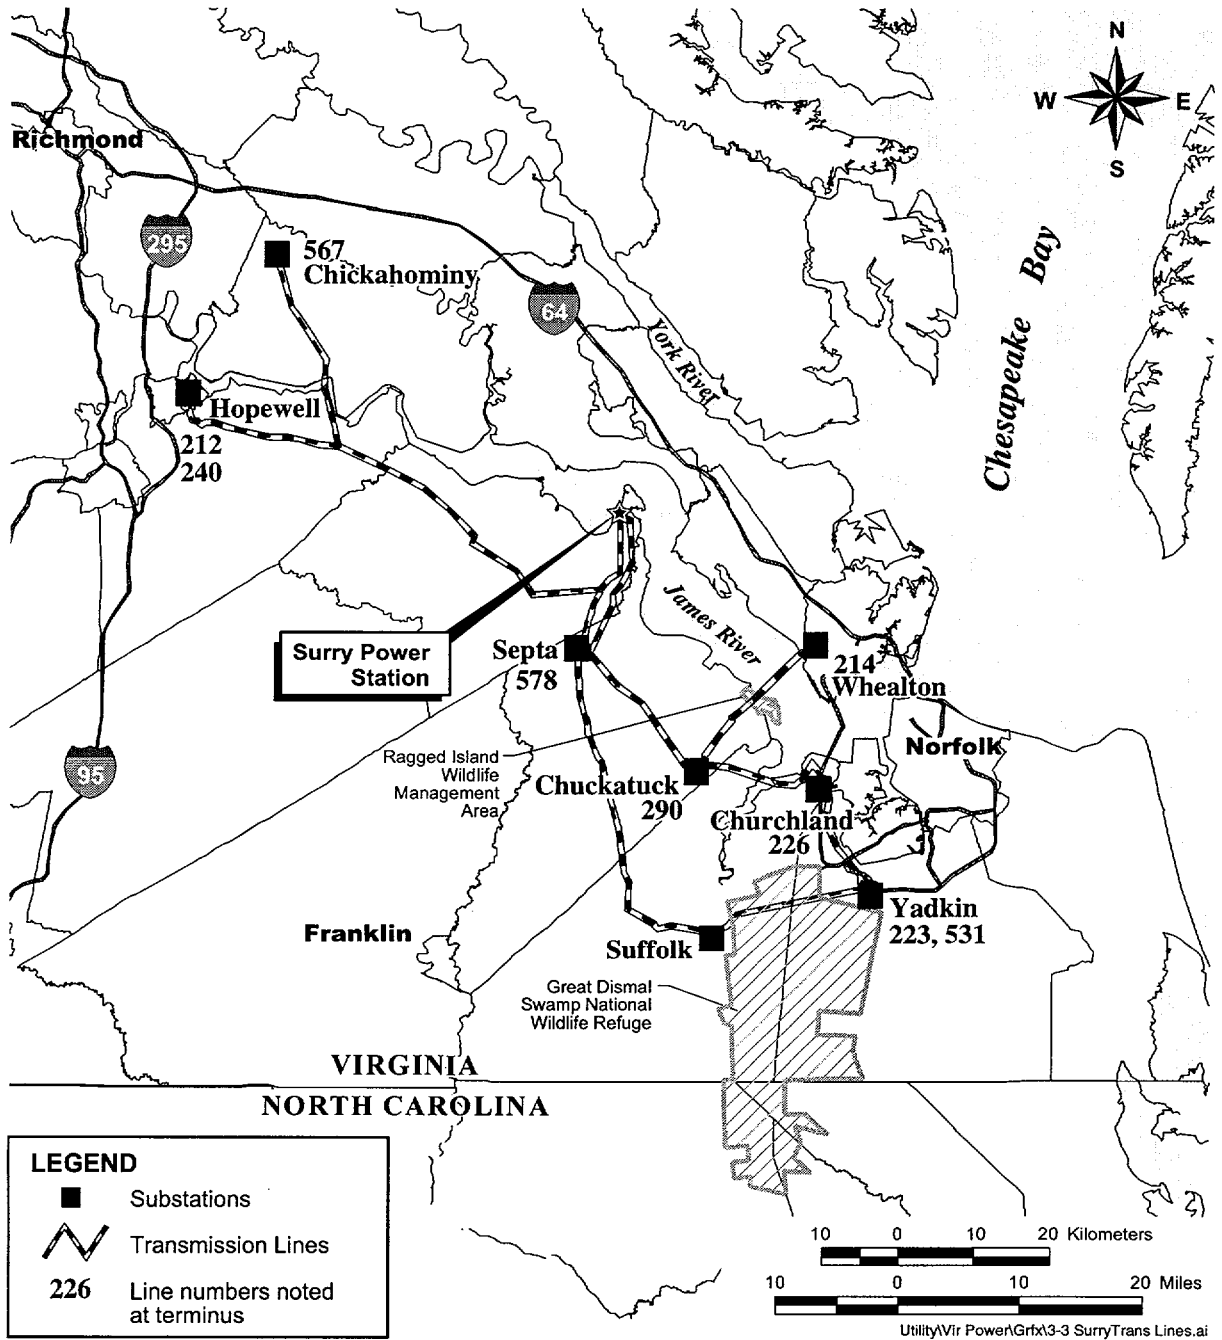

**Enclosure: Figures Depicting the Locations of the
Surry and North Anna Power Stations and
Their Associated Transmission Lines**

Figure 2-3
Dominion - 6 Miles Surry Vicinity Map

**Figure 3-3
Transmission Corridors**

Figure 2-1
Dominion – 10 Mile North Anna Vicinity Map

Figure 2-2
Dominion – North Anna Power Station 50 Mile View