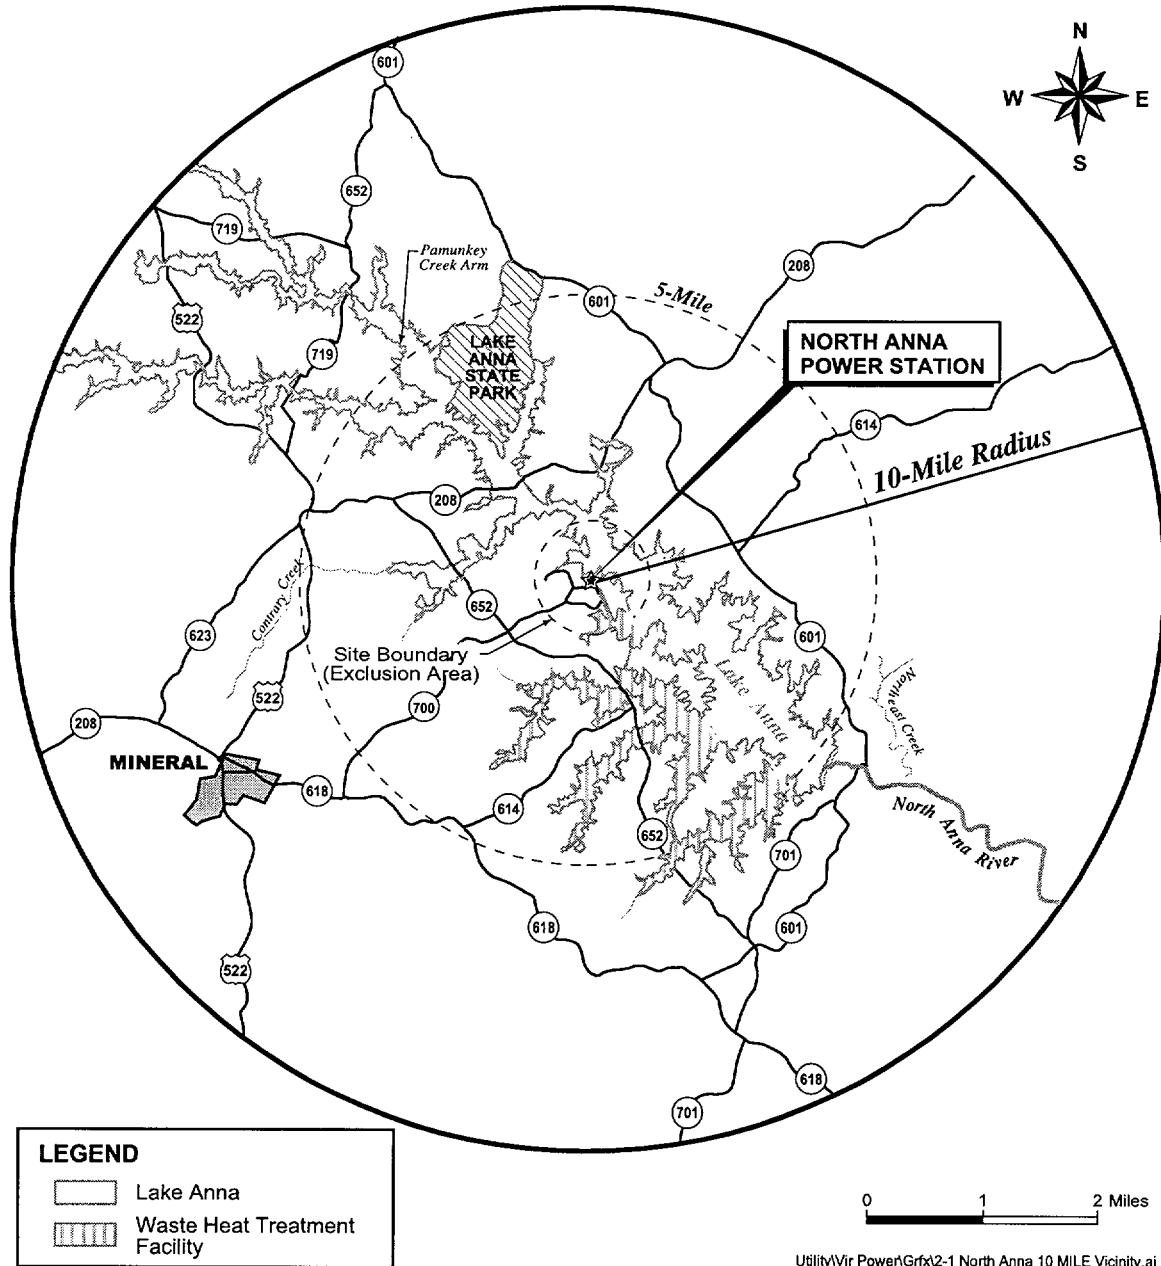

**Enclosure: Figures Depicting the Locations of the
Surry and North Anna Power Stations and
Their Associated Transmission Lines**

Figure 2-3
Dominion - 6 Miles Surry Vicinity Map

**Figure 3-3
Transmission Corridors**

Figure 2-1
Dominion – 10 Mile North Anna Vicinity Map

Figure 2-2
Dominion – North Anna Power Station 50 Mile View