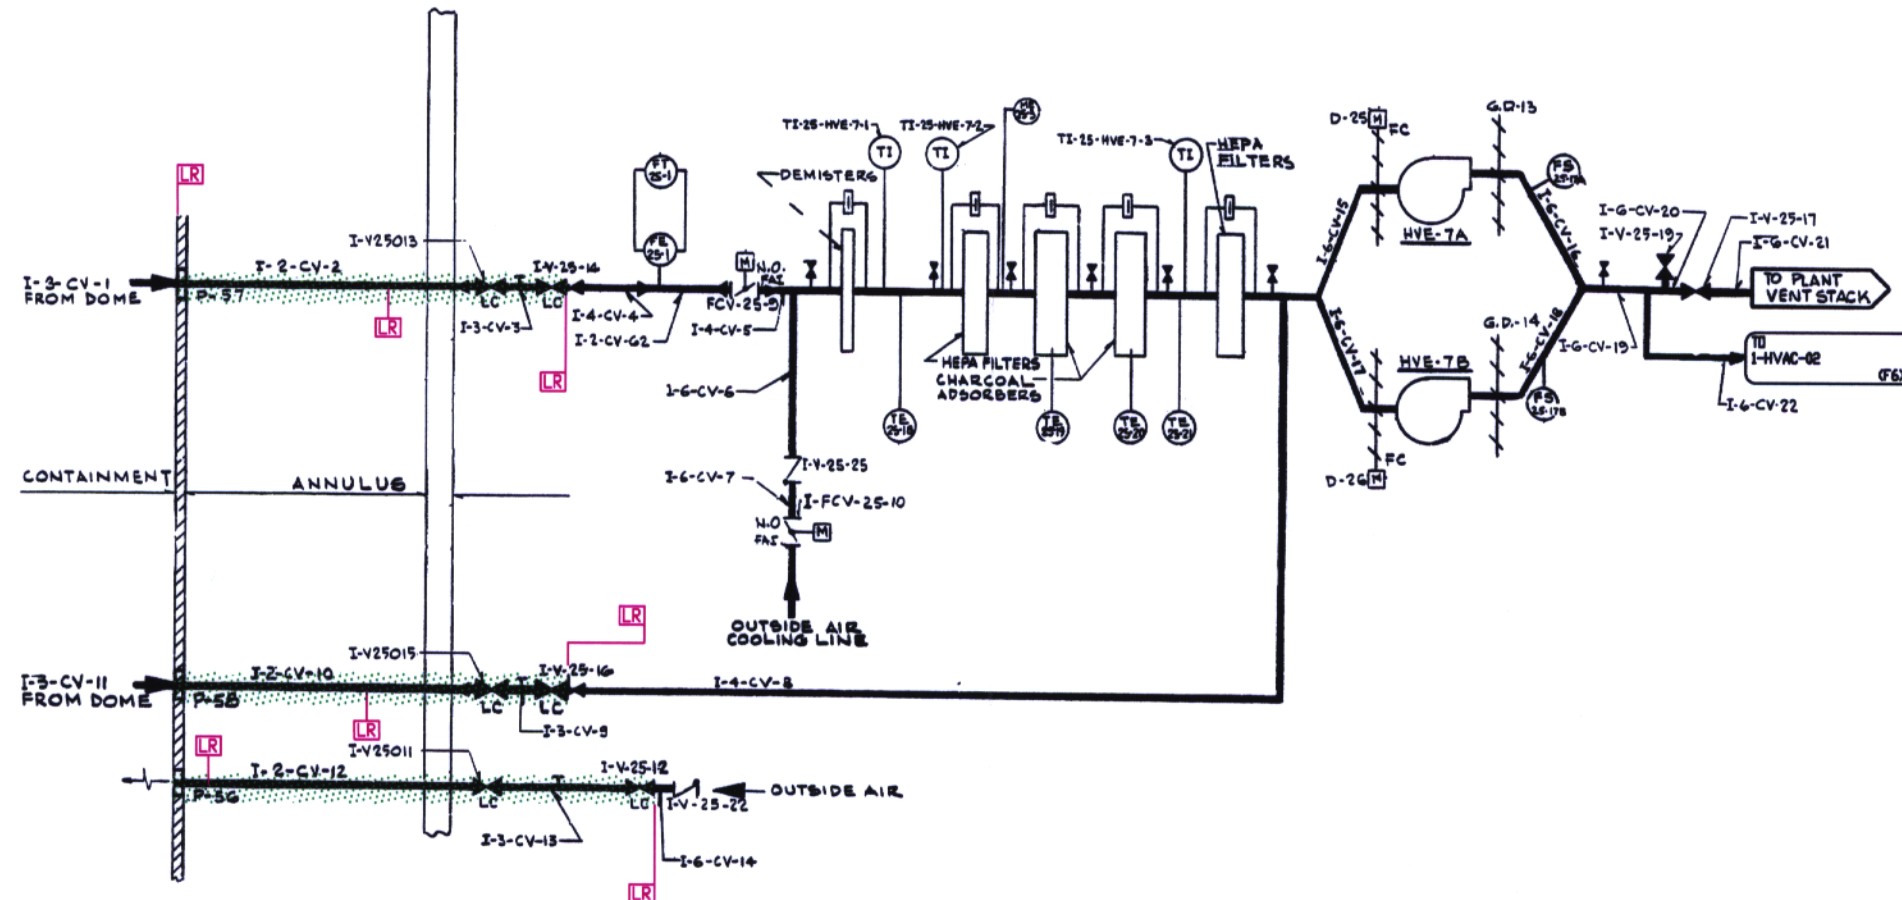

CONTAINMENT PURGE SYSTEM

CONTAINMENT VACUUM RELIEF

CONTAINMENT COOLING

HOT SHUTDOWN PANEL

HYDROGEN PURGE SYSTEM

D-048

NOTES:
1. FOR GENERAL NOTES & LEGEND SEE DRAWING NO. 1-NOTES-01.

FLORIDA POWER & LIGHT ST. LUCIE NUCLEAR UNIT 1	
CONTAINMENT & MISCELLANEOUS HVAC	
LICENSE RENEWAL BOUNDARY DRAWING	REVISION
DRAWING NUMBER	1-HVAC-01
REVISION	0