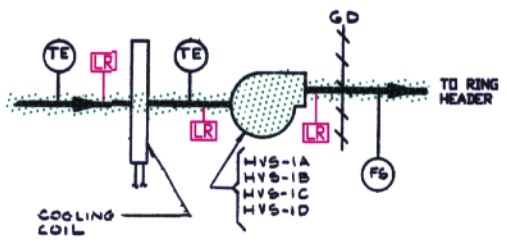

CONTAINMENT PURGE SYSTEM

CONTAINMENT VACUUM RELIEF

CONTAINMENT COOLING

HOT SHUTDOWN PANEL

HYDROGEN PURGE SYSTEM

D-048

NOTES:
1. FOR GENERAL NOTES & LEGEND SEE DRAWING NO. 1-NOTES-01.

FLORIDA POWER & LIGHT ST. LUCIE NUCLEAR UNIT 1	
CONTAINMENT & MISCELLANEOUS HVAC	
LICENSE RENEWAL BOUNDARY DRAWING	REVISION
DRAWING NUMBER	1-HVAC-01
REVISION	0