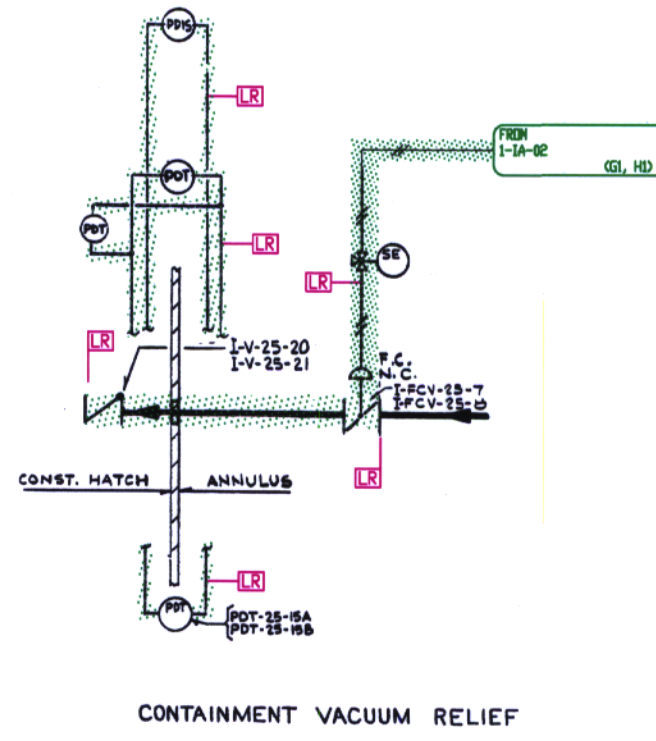

CONTAINMENT PURGE SYSTEM

CONTAINMENT VACUUM RELIEF

CONTAINMENT COOLING

HOT SHUTDOWN PANEL

HYDROGEN PURGE SYSTEM

D-048

NOTES:
1. FOR GENERAL NOTES & LEGEND SEE DRAWING NO. 1-NOTES-01.

FLORIDA POWER & LIGHT ST. LUCIE NUCLEAR UNIT 1	
CONTAINMENT & MISCELLANEOUS HVAC	
LICENSE RENEWAL BOUNDARY DRAWING	REVISION
DRAWING NUMBER	1-HVAC-01
REVISION	0