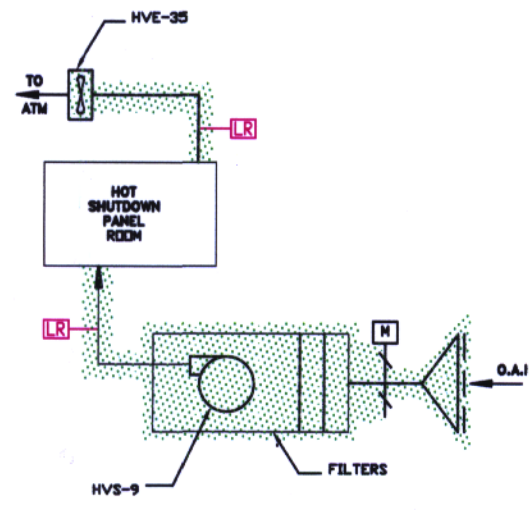

CONTAINMENT PURGE SYSTEM

CONTAINMENT VACUUM RELIEF

CONTAINMENT COOLING

HOT SHUTDOWN PANEL

HYDROGEN PURGE SYSTEM

D-048

NOTES:
1. FOR GENERAL NOTES & LEGEND SEE DRAWING NO. 1-NOTES-01.

FLORIDA POWER & LIGHT ST. LUCIE NUCLEAR UNIT 1	
CONTAINMENT & MISCELLANEOUS HVAC	
LICENSE RENEWAL BOUNDARY DRAWING	REVISION
DRAWING NUMBER	1-HVAC-01
REVISION	0