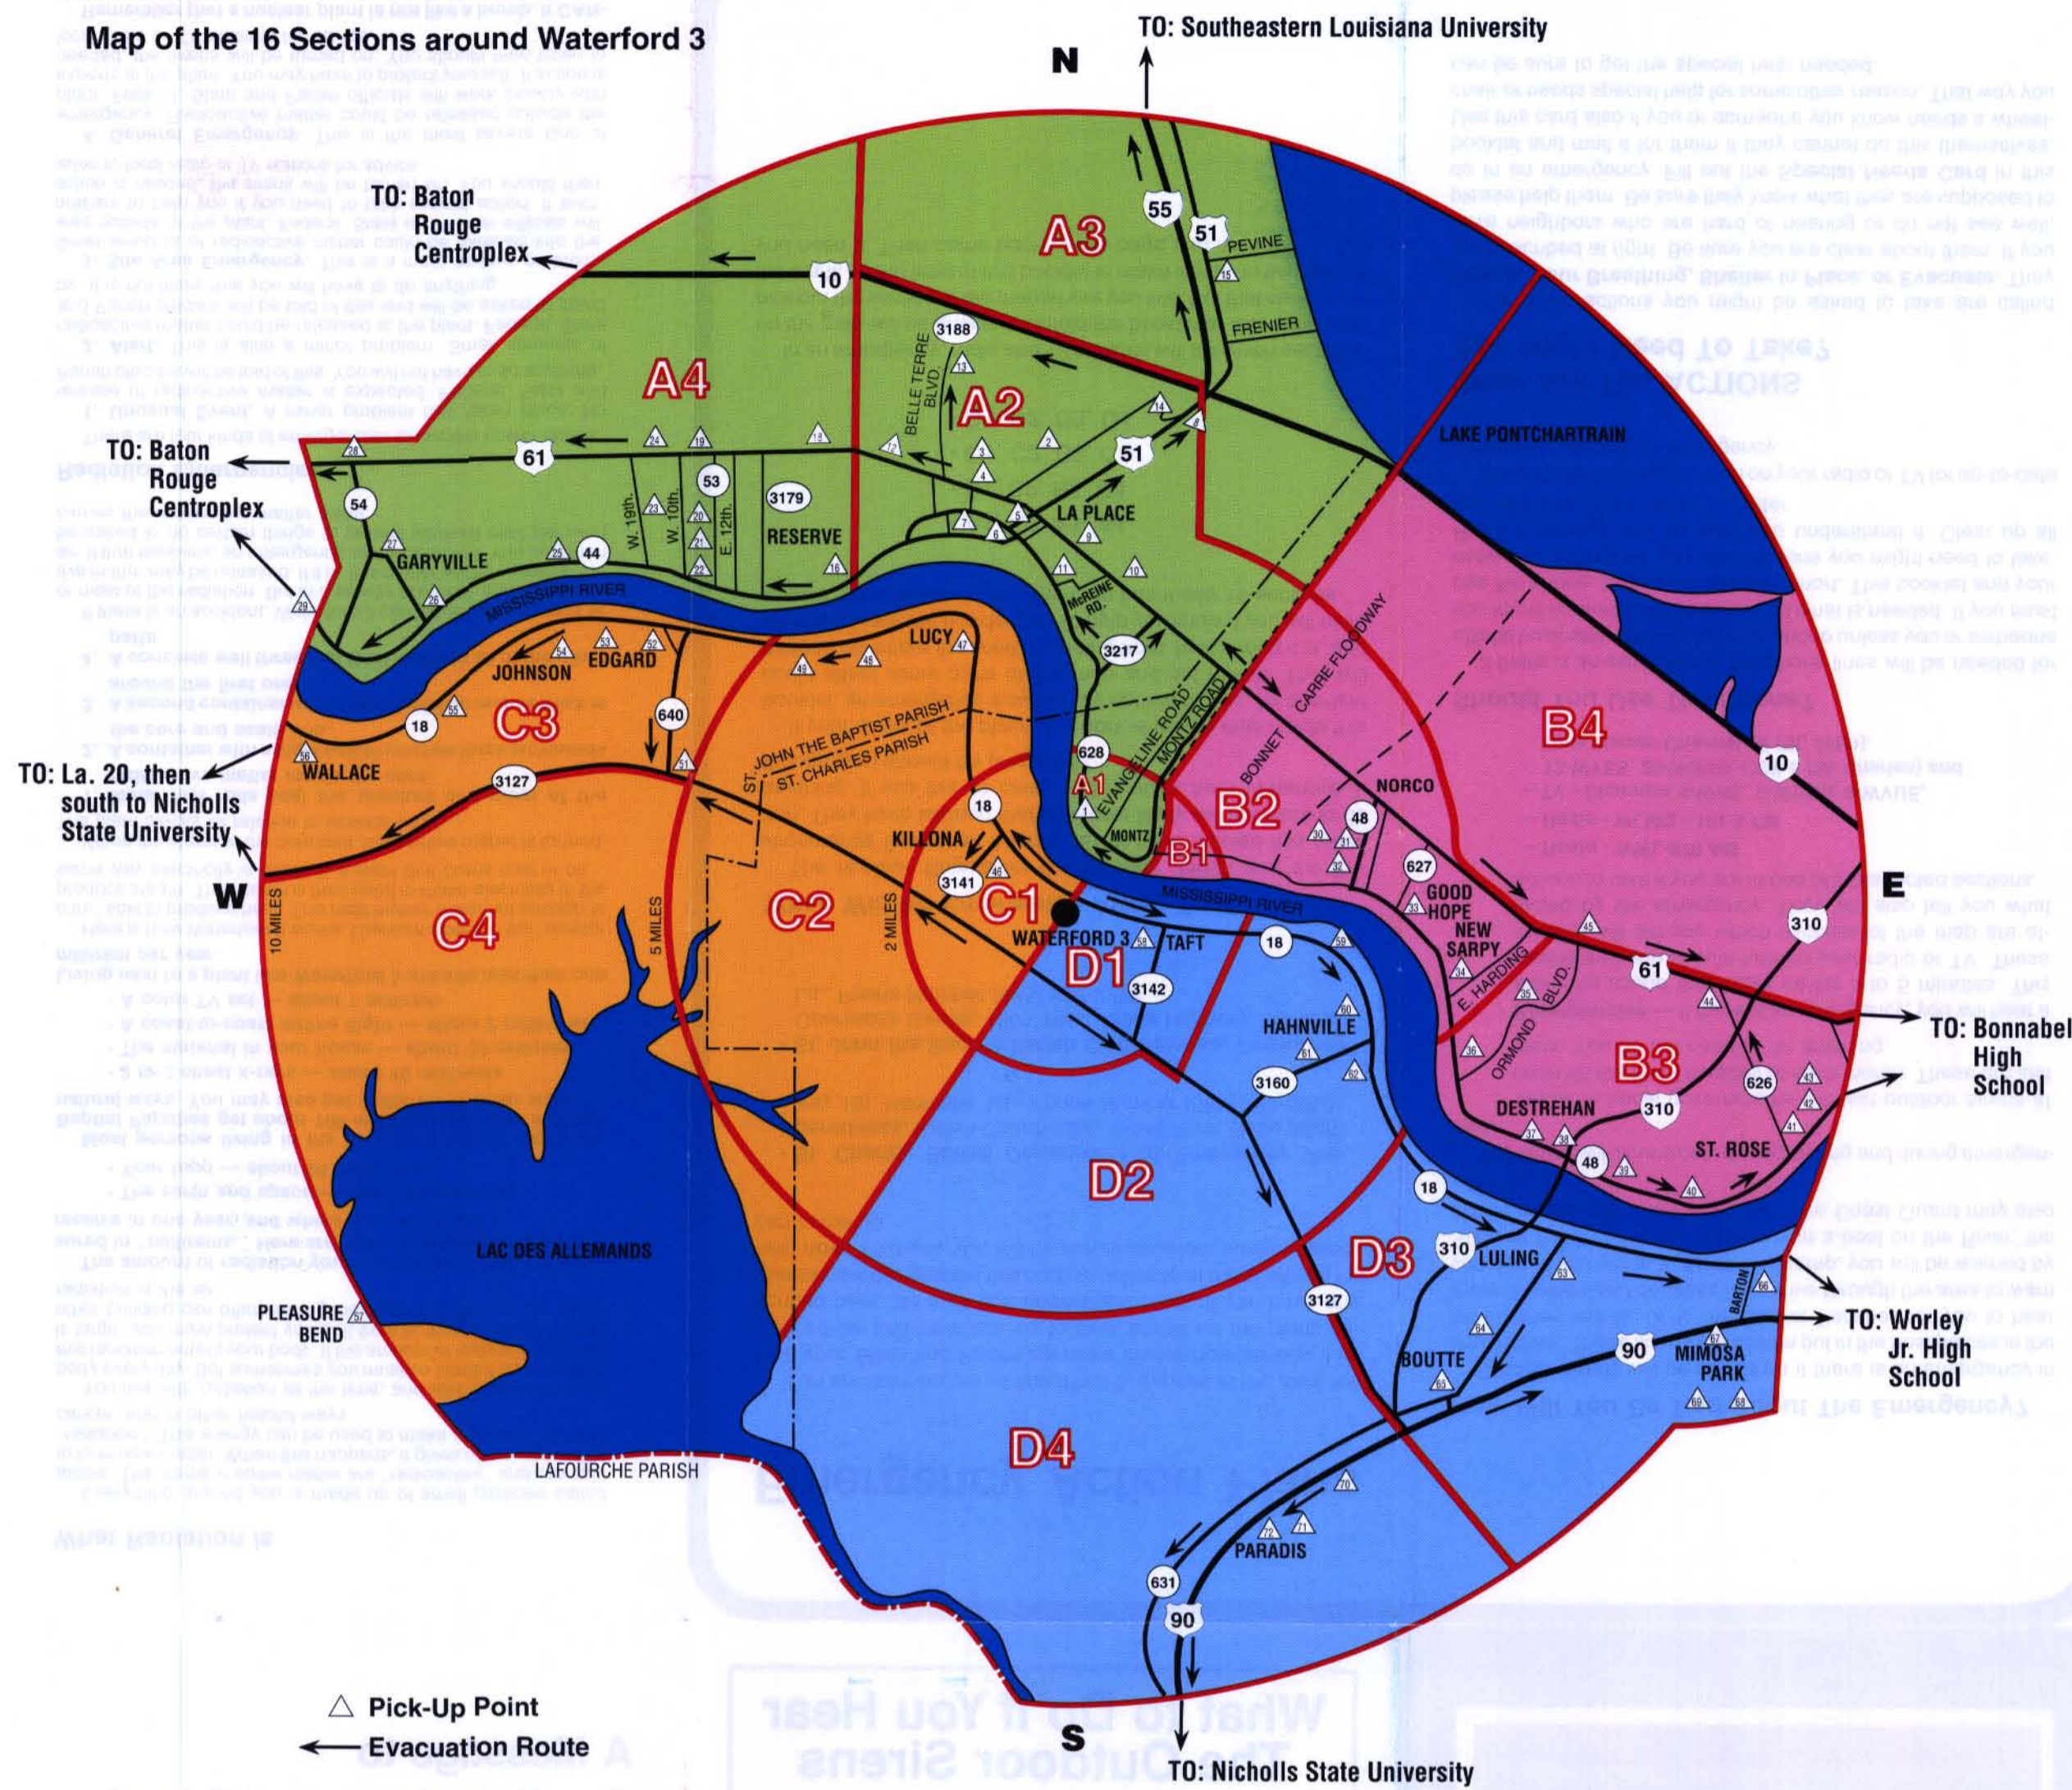

Map of the 16 Sections around Waterford 3

Chart for the 16 Sections around Waterford 3