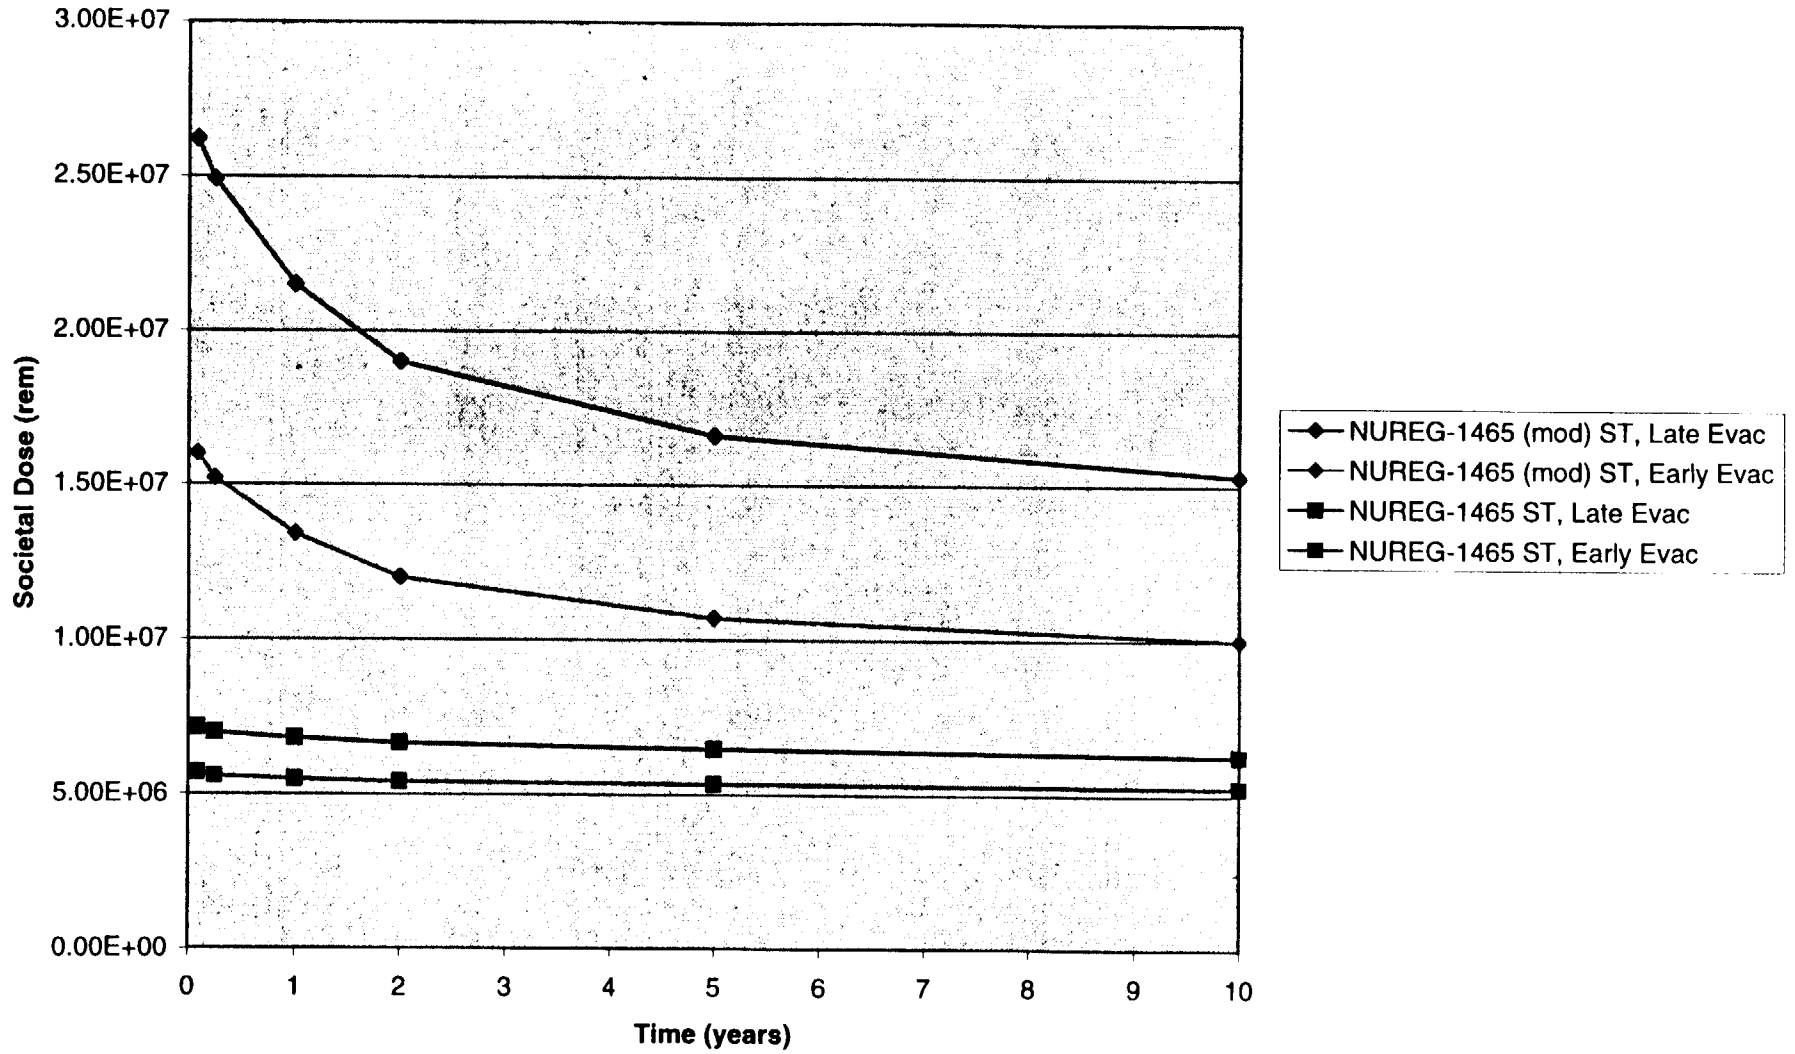

Mean Consequences within 100 Miles
(Surry population, 95% evacuation)

G/32