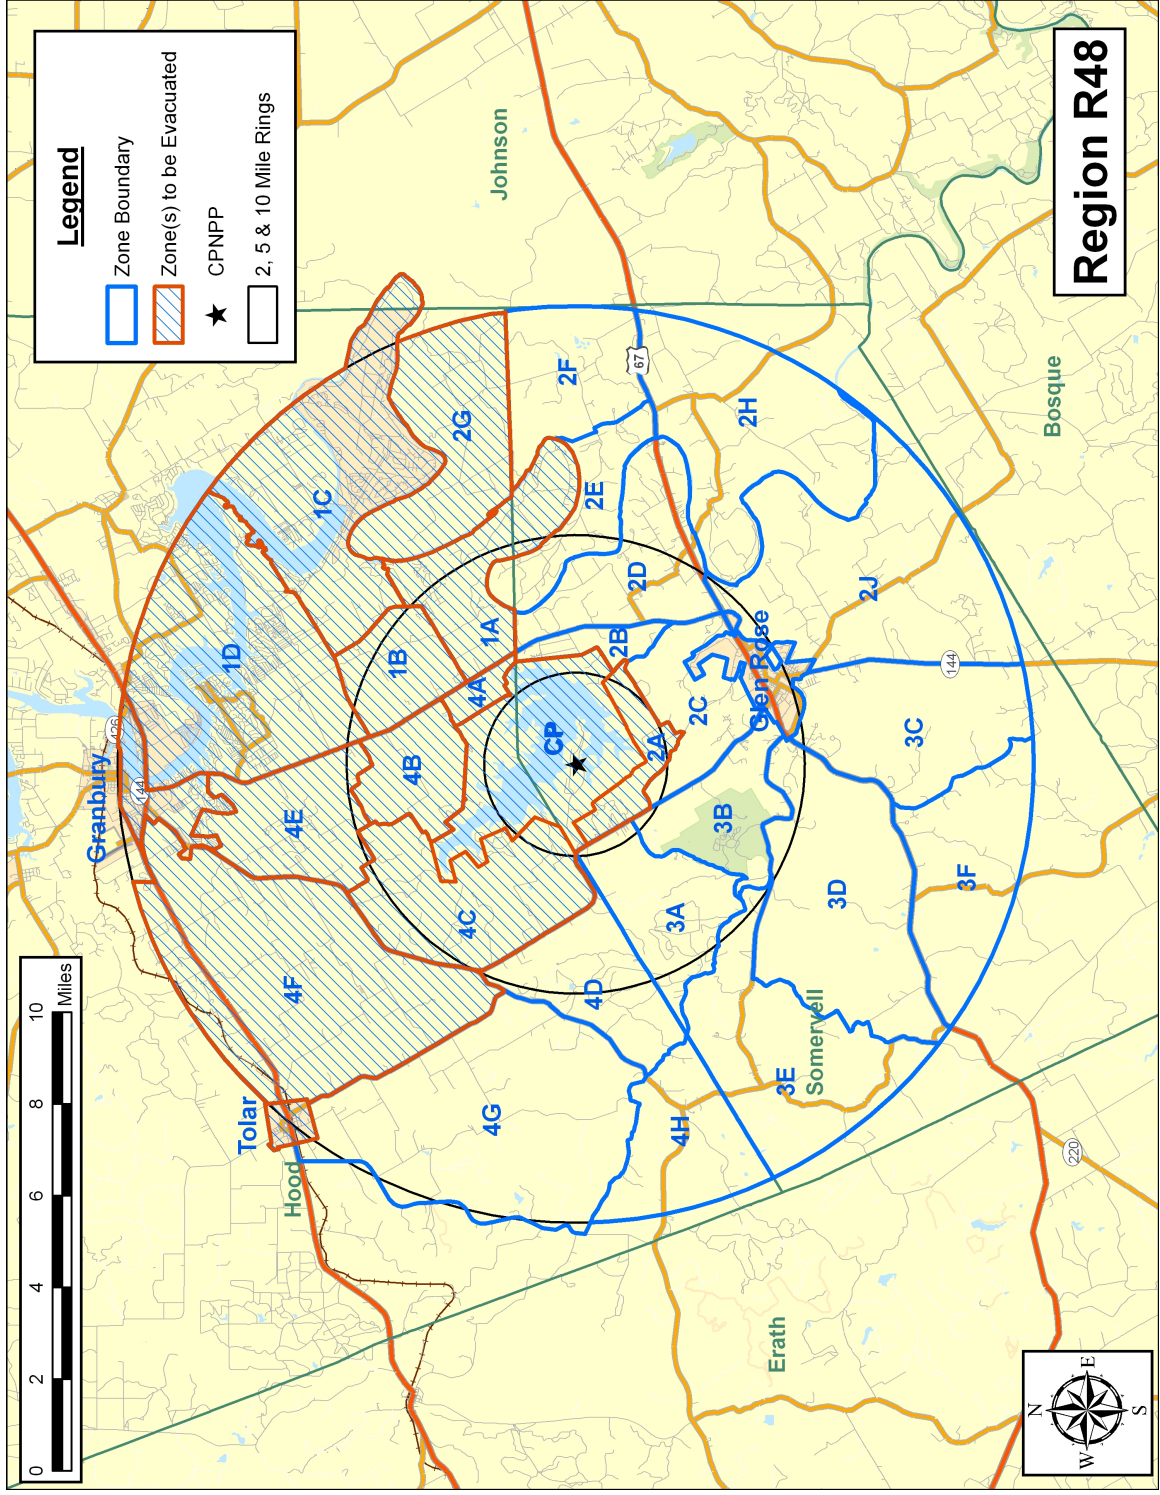

Region R41

Region R43

Region R45

Region R46

Region R48

Legend

- Zone Boundary
- Zone(s) to be Evacuated
- ★ CPNPP
- 2, 5 & 10 Mile Rings