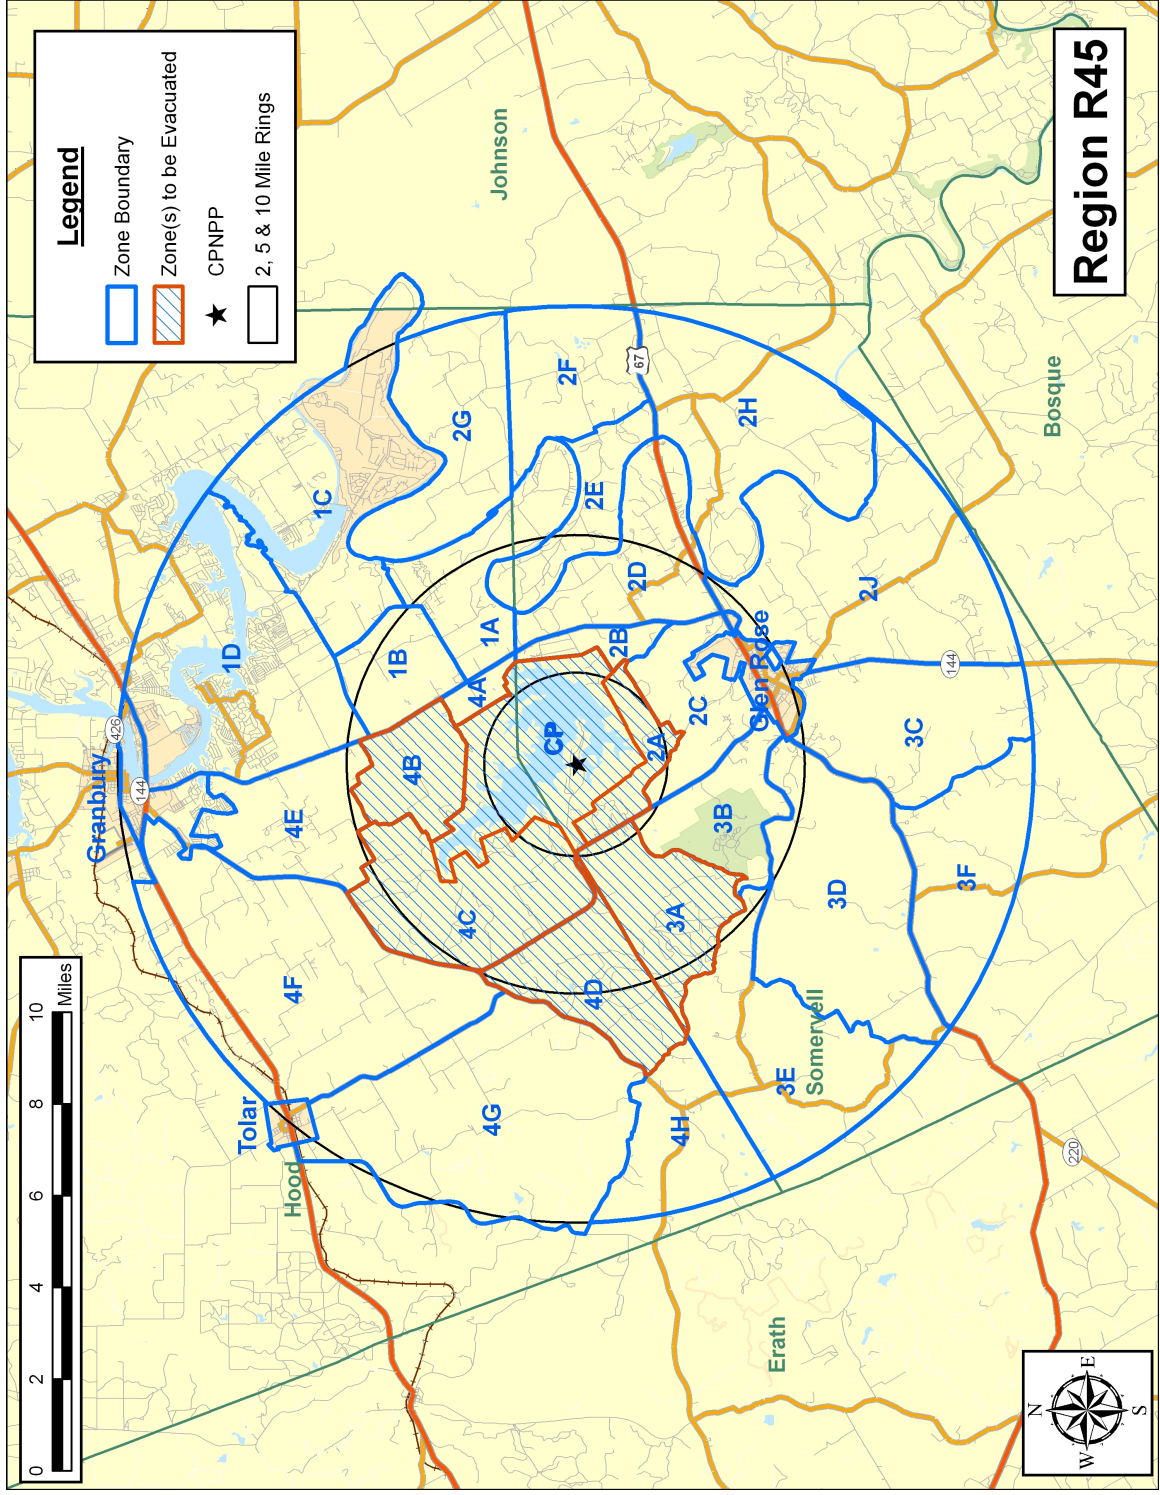

Region R41

Region R43

Region R45

Region R46

Region R48

Legend

- Zone Boundary
- Zone(s) to be Evacuated
- ★ CPNPP
- 2, 5 & 10 Mile Rings