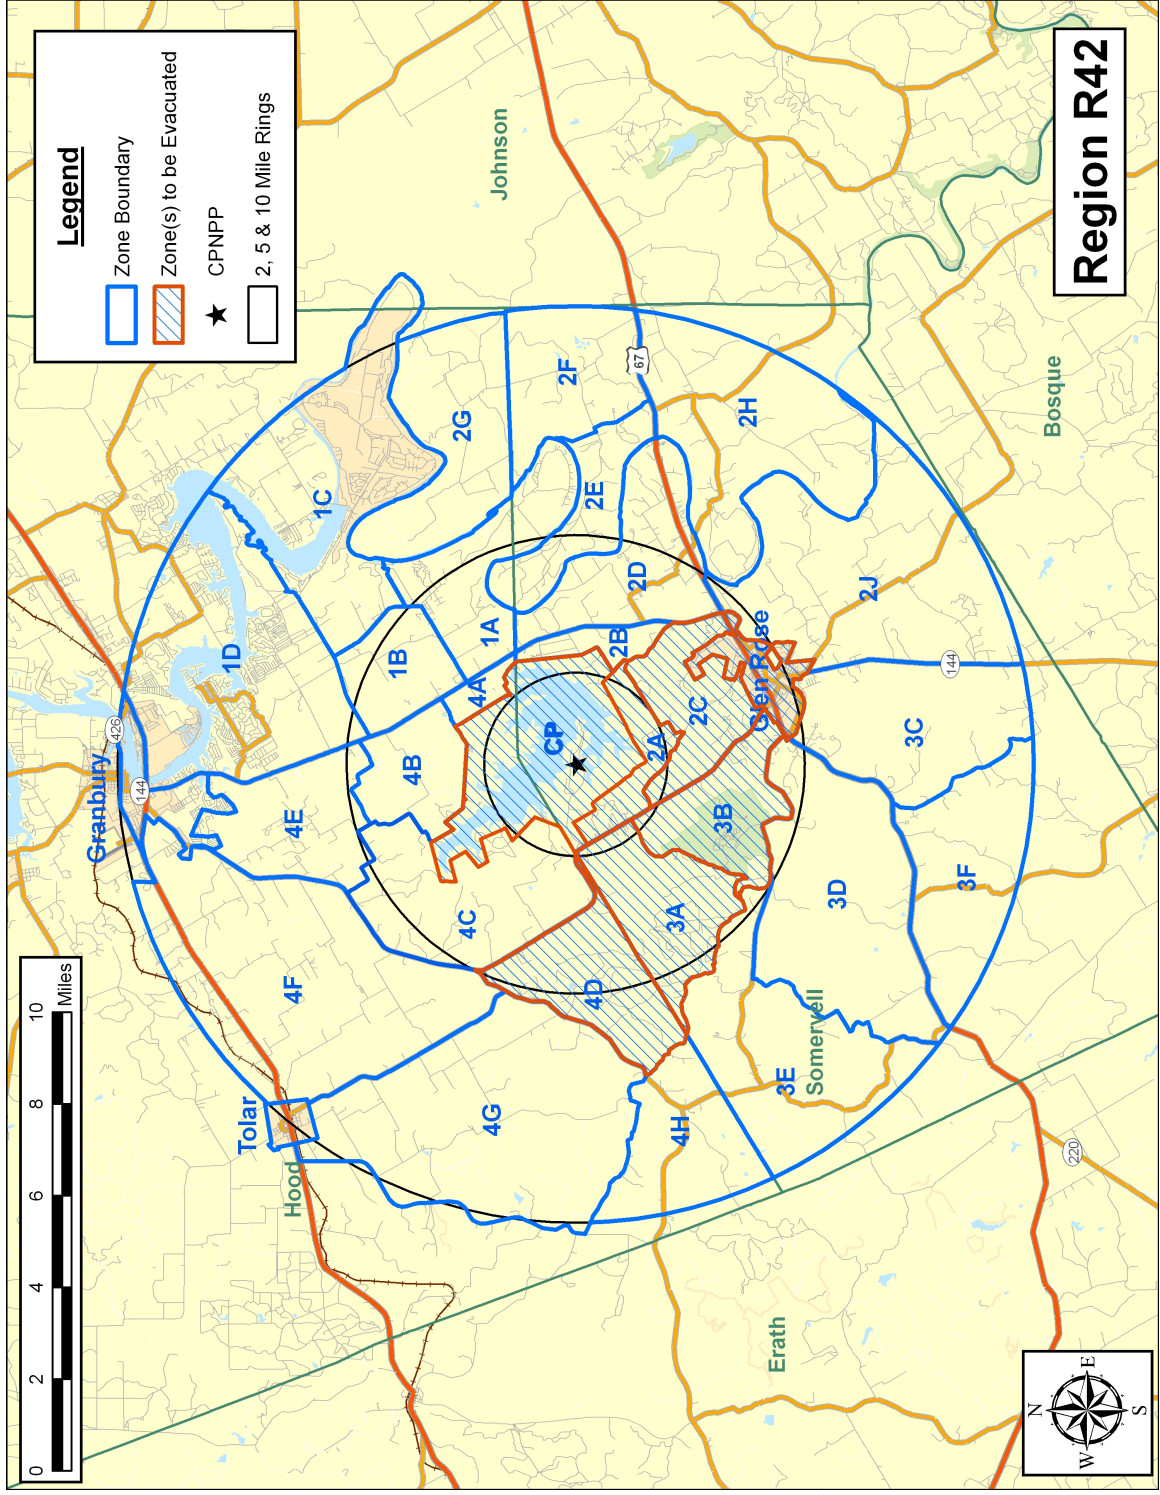

Region R41

Region R43

Region R45

Region R46

Region R48

Legend

- Zone Boundary
- Zone(s) to be Evacuated
- ★ CPNPP
- 2, 5 & 10 Mile Rings