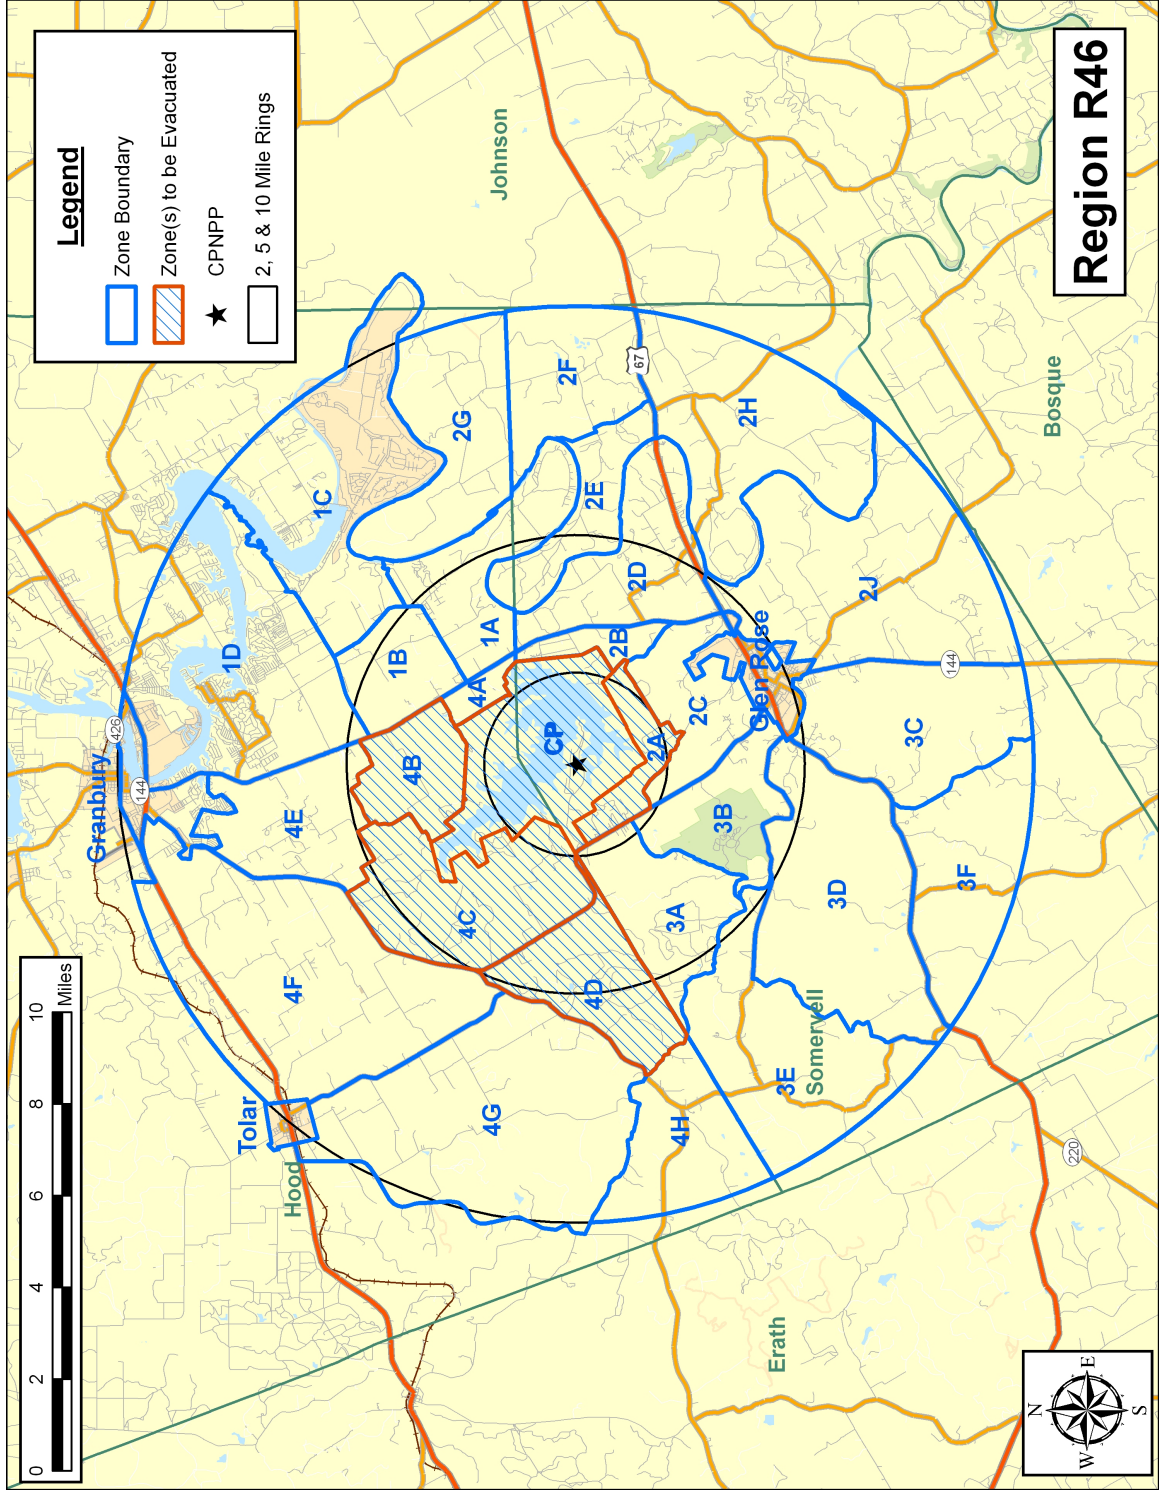

Region R41

Region R43

Region R45

Region R46

Region R48

Legend

- Zone Boundary
- Zone(s) to be Evacuated
- ★ CPNPP
- 2, 5 & 10 Mile Rings