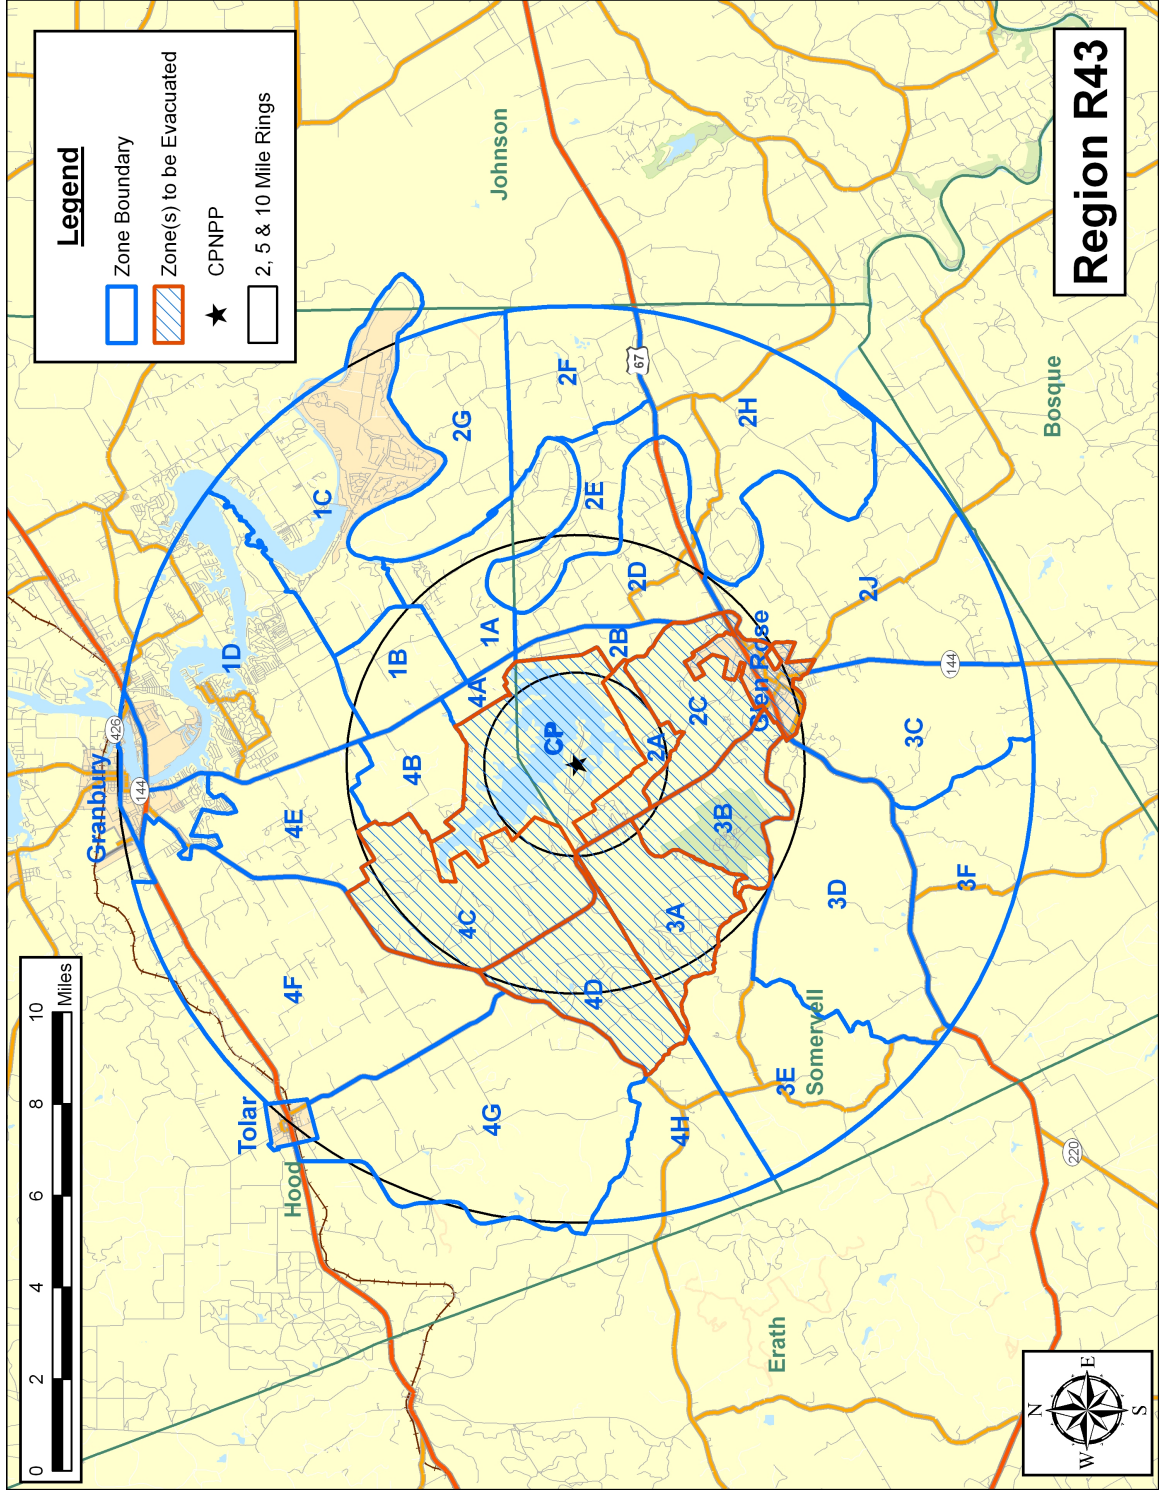

Region R41

Region R43

Region R45

Region R46

Region R48

Legend

- Zone Boundary
- Zone(s) to be Evacuated
- ★ CPNPP
- 2, 5 & 10 Mile Rings