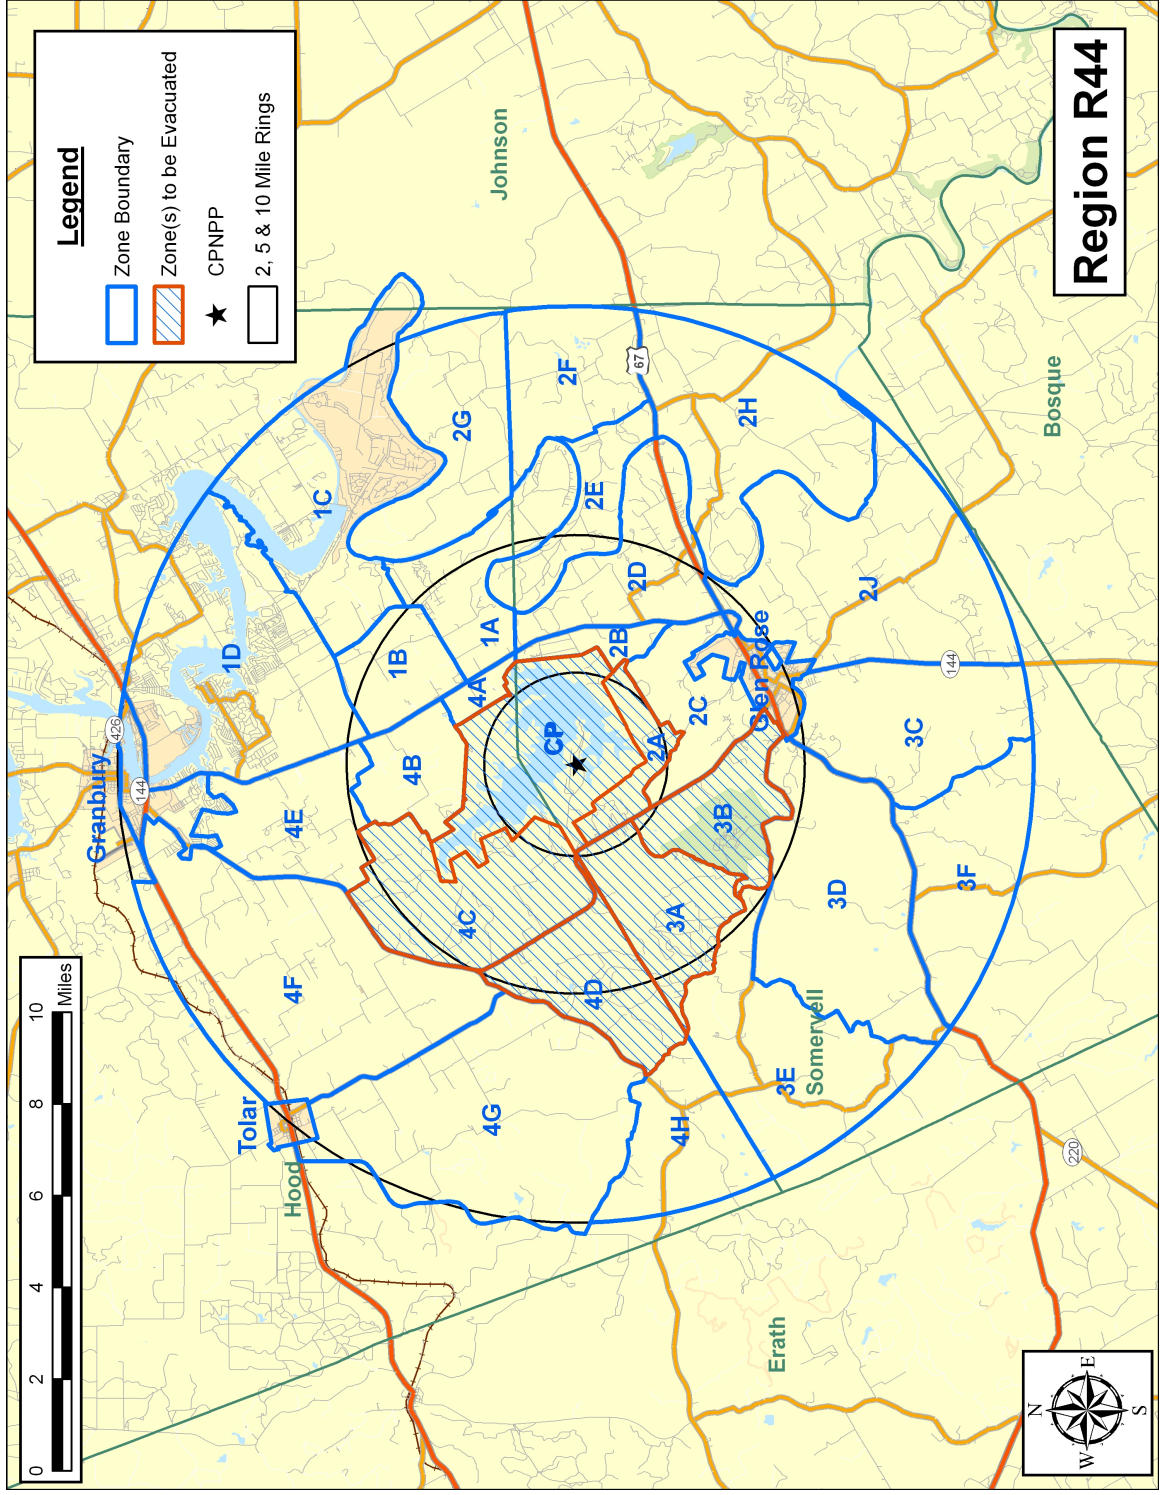

Region R41

Region R43

Region R45

Region R46

Region R48

Legend

- Zone Boundary
- Zone(s) to be Evacuated
- ★ CPNPP
- 2, 5 & 10 Mile Rings