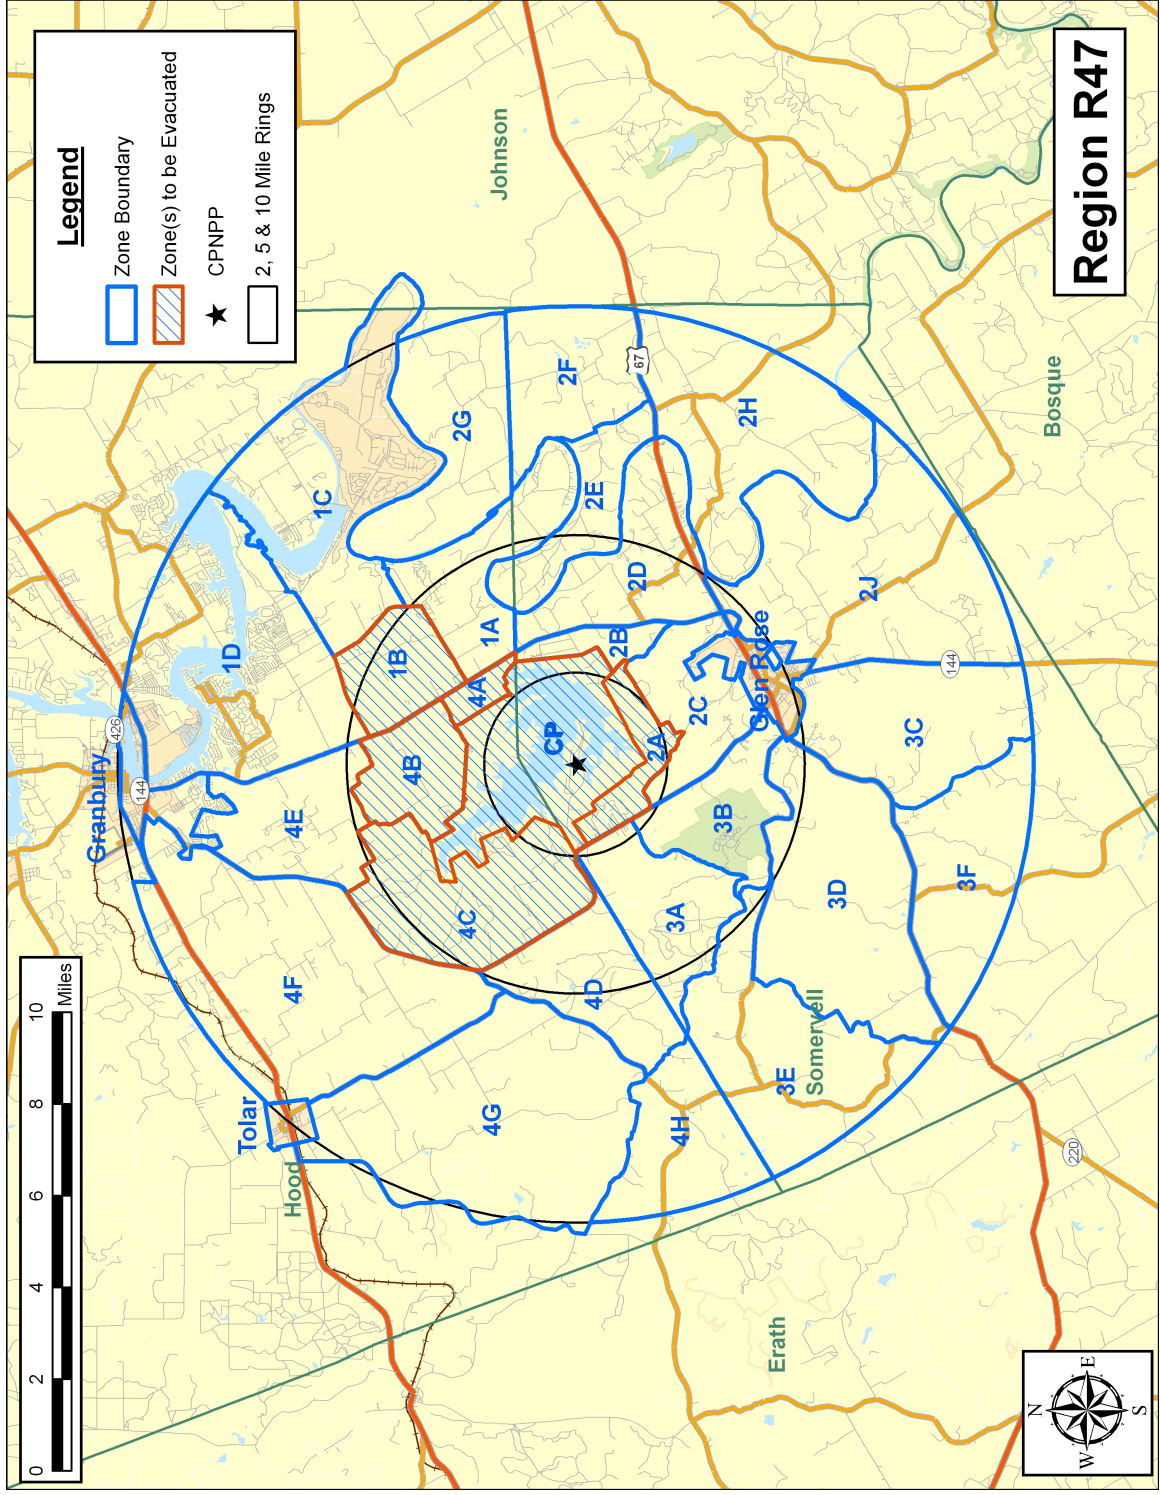

Region R41

Region R43

Region R45

Region R46

Region R48

Legend

- Zone Boundary
- Zone(s) to be Evacuated
- ★ CPNPP
- 2, 5 & 10 Mile Rings