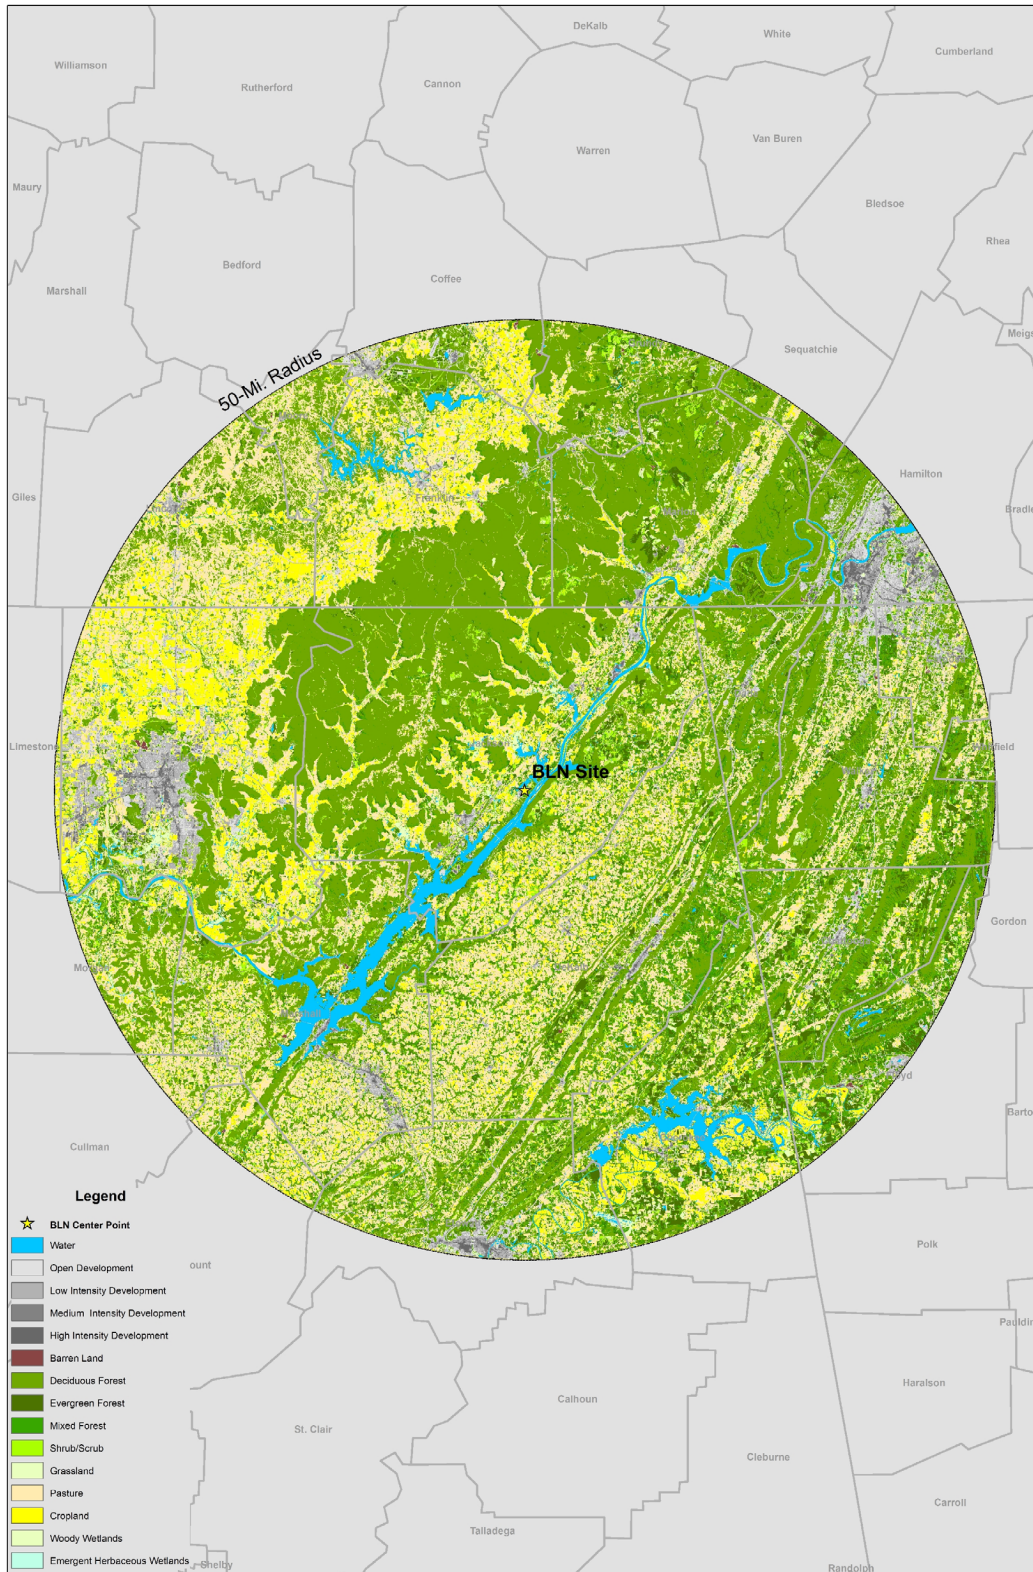

Bellefonte Nuclear Plant, Units 3 & 4
 COL Application
 Part 3, Environmental Report

Source: USGS 2001 National Land Cover Database Zone 54 Land Cover Layer.

FIGURE 2.2-3
Regional Land Use