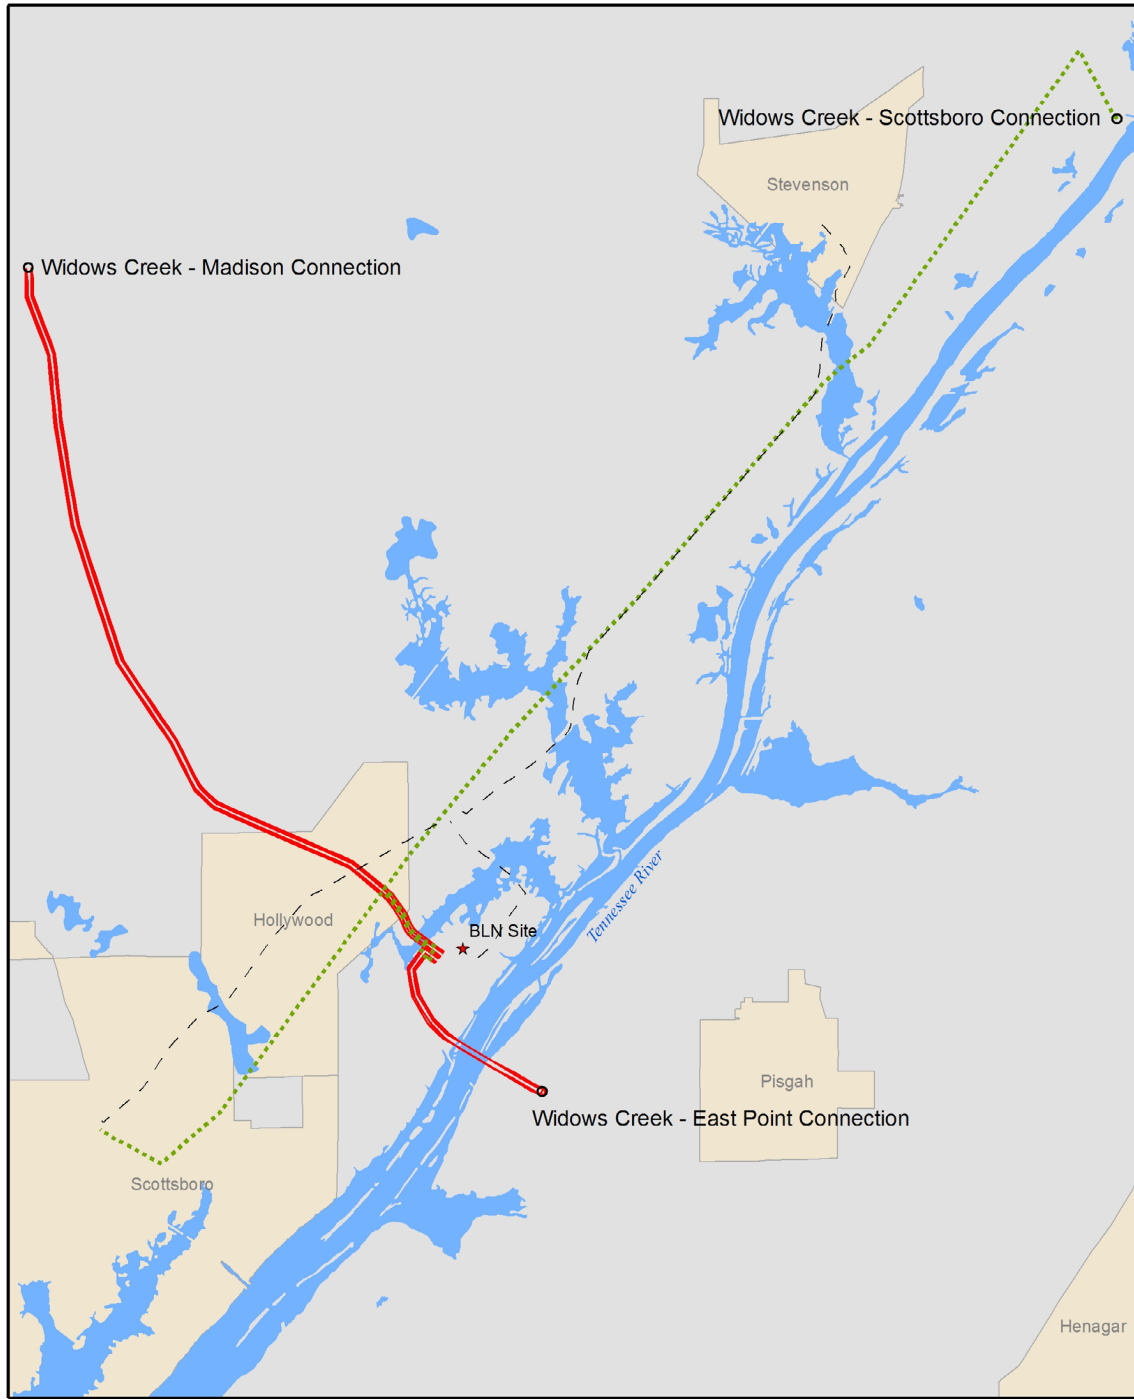

Bellefonte Nuclear Plant, Units 3 & 4
 COL Application
 Part 3, Environmental Report

Legend

- ★ BLN Site
- Connection Points
- Lakes and Rivers
- City Boundaries
- 500-kV Transmission Line
- ⋯ 161-kV Transmission Line
- - 46-kV Transmission Line

**FIGURE 1.1-5
 Transmission Lines Map**